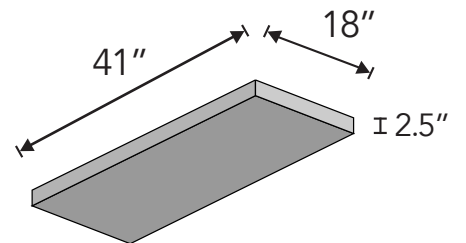

Rectangle Small Cloud