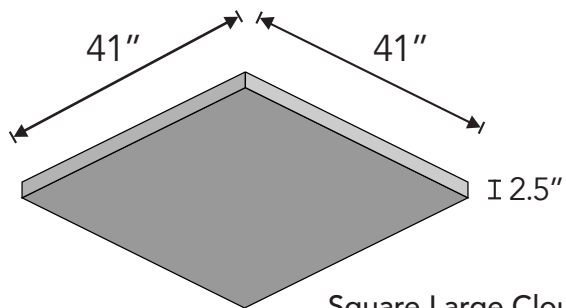

Product shown: Deep Rectangle Cloud in Blush

Specs

Style	Standard (LxH)	Depth	Weight	SF/Unit
Hex Cloud	35.97" x 31.16".	2.5"	6 lbs	5.8
Rectangle Small Cloud	41" x 18"	2.5"	4 lbs	5.1
Rectangle Large Cloud	88" x 41"	2.5"	16 lbs	25.1
Square Small Cloud	18" x 18"	2.5"	2 lbs	2.3
Square Large Cloud	41" x 41"	2.5"	8 lbs	11.7

Product Dimensions

Hex Cloud

Rectangle Large Cloud

Rectangle Small Cloud

Square Large Cloud

Square Small Cloud

Available Colors

Color variation between dye lots is a natural characteristic of recycled PET felt due to the manufacturing process. Slight differences between samples and finished product may occur.