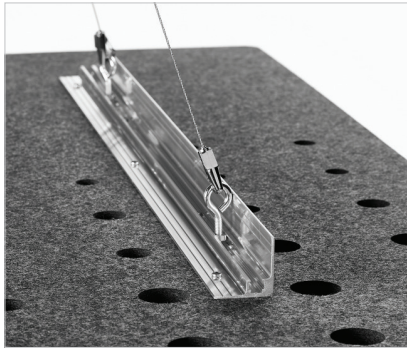

kirei

DEEP CLOUDS

Acoustic Ceiling Solution

Deep Clouds provide visual depth and sound absorption to wall-challenged spaces. Use Deep acoustic clouds to reduce reverberation and help quiet noisy open-space environments, no matter the ceiling type.

Product Dimensions

Hex Cloud

Rectangle Large Cloud

Rectangle Small Cloud

Square Large Cloud

Square Small Cloud

Available Colors

Color variation between dye lots is a natural characteristic of recycled PET felt due to the manufacturing process. Slight differences between samples and finished product may occur.

Installation

Deep Clouds may be hung from a variety of ceiling types by using cable suspension or threaded rod and our Cloud Track flexible mounting system. Select your mounting option for looks or flexibility as needed. Ceiling mounting hardware and cables are not included. For more information, see the [Cloud Installation Guide](#).