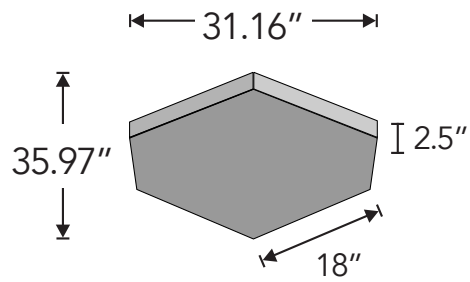

Product Dimensions

Hex Cloud