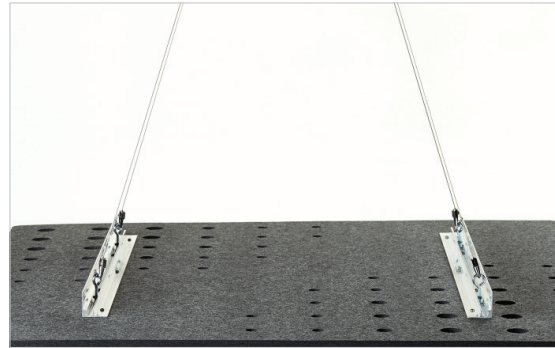

kirei

DEEP CLOUDS

Acoustic Ceiling Solution

Deep Clouds provide visual depth and sound absorption to wall-challenged spaces. Use Deep acoustic clouds to reduce reverberation and help quiet noisy open-space environments, no matter the ceiling type.

Product Dimensions

Hex Cloud

Rectangle Large Cloud

Rectangle Small Cloud

Square Large Cloud

Square Small Cloud

Available Colors

Color variation between dye lots is a natural characteristic of recycled PET felt due to the manufacturing process. Slight differences between samples and finished product may occur.

Installation

Deep Clouds may be hung from a variety of ceiling types by using cable suspension or threaded rod and our Cloud Track flexible mounting system. Select your mounting option for looks or flexibility as needed. Ceiling mounting hardware and cables are not included. For more information, see the [Cloud Installation Guide](#).