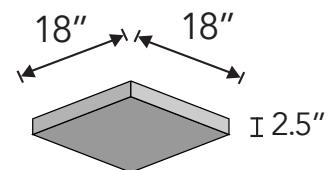

Product shown: Deep Rectangle Cloud in Blush

Specs

Style	Standard (LxH)	Depth	Weight	SF/Unit
Hex Cloud	35.97" x 31.16".	2.5"	6 lbs	5.8
Rectangle Small Cloud	41" x 18"	2.5"	4 lbs	5.1
Rectangle Large Cloud	88" x 41"	2.5"	16 lbs	25.1
Square Small Cloud	18" x 18"	2.5"	2 lbs	2.3
Square Large Cloud	41" x 41"	2.5"	8 lbs	11.7

Product Dimensions

Hex Cloud

Rectangle Large Cloud

Rectangle Small Cloud

Square Large Cloud

Square Small Cloud

Available Colors

Color variation between dye lots is a natural characteristic of recycled PET felt due to the manufacturing process. Slight differences between samples and finished product may occur.