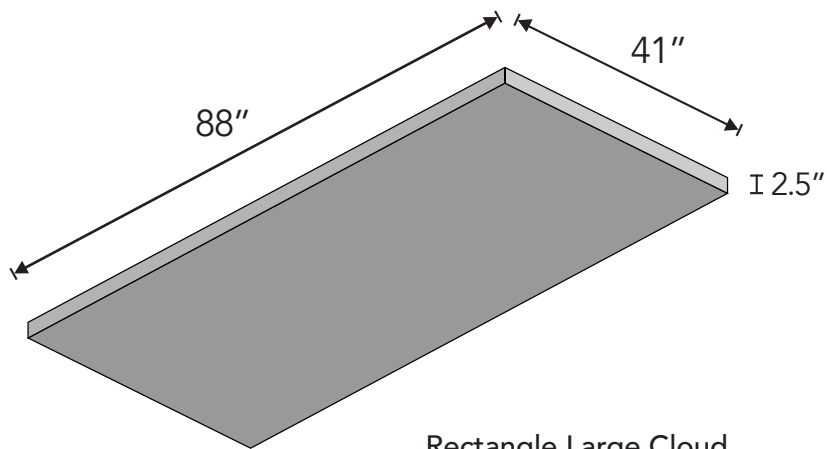

Product shown: Deep Rectangle Cloud in Blush

Specs

Style	Standard (LxH)	Depth	Weight	SF/Unit
Hex Cloud	35.97" x 31.16".	2.5"	6 lbs	5.8
Rectangle Small Cloud	41" x 18"	2.5"	4 lbs	5.1
Rectangle Large Cloud	88" x 41"	2.5"	16 lbs	25.1
Square Small Cloud	18" x 18"	2.5"	2 lbs	2.3
Square Large Cloud	41" x 41"	2.5"	8 lbs	11.7

Product Dimensions

Hex Cloud

Rectangle Large Cloud

Rectangle Small Cloud

Square Large Cloud

Square Small Cloud

Available Colors

Color variation between dye lots is a natural characteristic of recycled PET felt due to the manufacturing process. Slight differences between samples and finished product may occur.