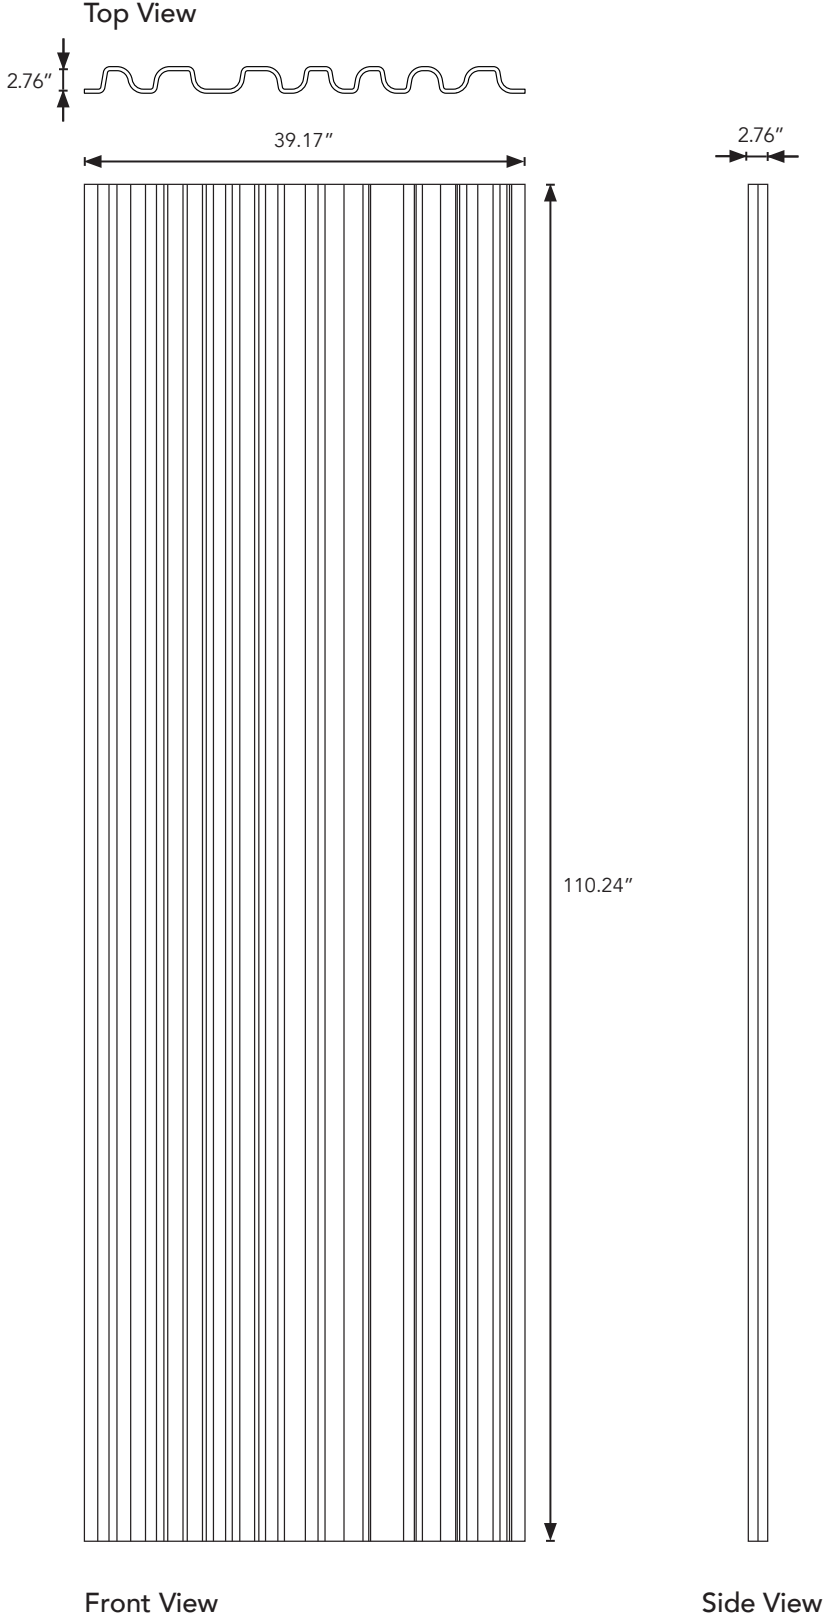

### 3D-formed Acoustic Panels

Curtain is a 9-foot-tall acoustic wall panel with a formed surface that creates a continuous, wave-like pattern across the wall. Designed by Woven Image and distributed by Kirei, its sculpted profile creates air space behind the panel for added acoustic absorption, bringing texture, depth, and acoustic control to interior environments.

# Specs

Style	Standard (LxH)	Panel Thickness	Weight	SF/Panel
Panel	38.39" x 110.24"	1.77"	15.43lbs/unit	29.39ft <sup>2</sup>

All specs refer to singular products and not multiples unless specified. Due to the nature of the material, cutting and fabrication process, minor dimensional variances may occur.

# Product Dimensions