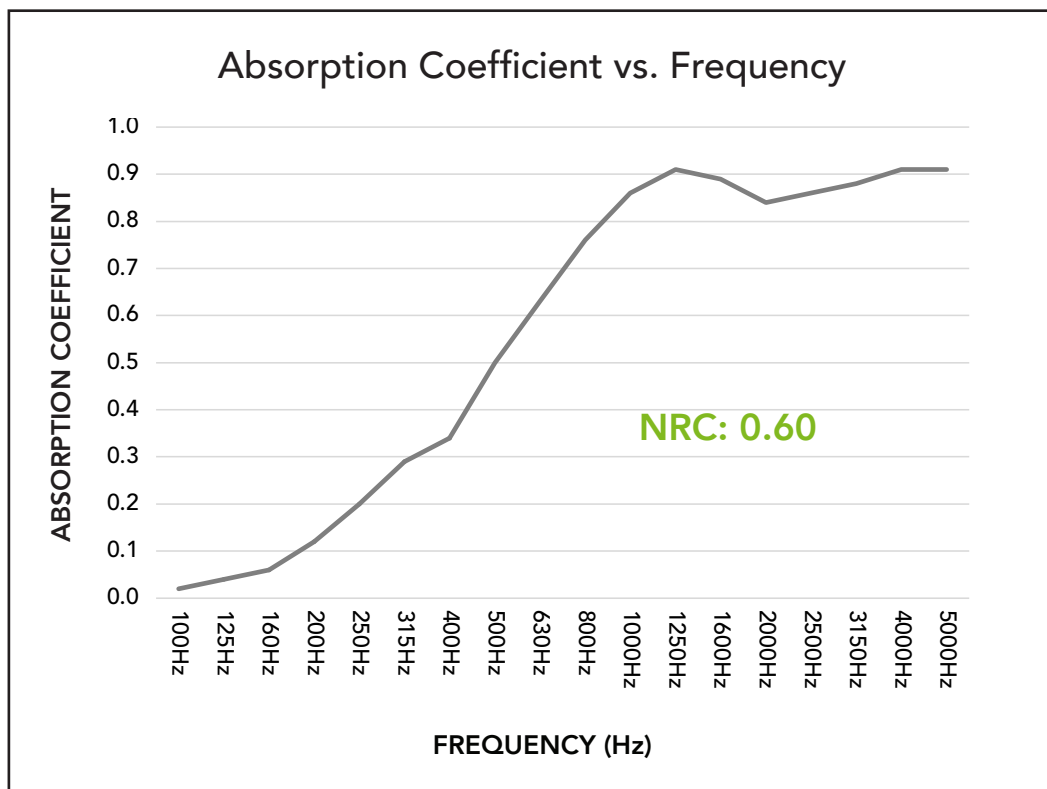

Acoustic Data

Curtain Panel Sound Absorption

Frequency	125Hz	250Hz	500Hz	1000Hz	2000Hz	4000Hz	NRC	SAA
Abs. Coeff (No Air Gap)	0.05	0.20	0.50	0.85	0.85	0.90	0.60	0.60

Acoustic data is measured in Absorption Coefficient per square foot of material. For more information, see the [full acoustic test](#).