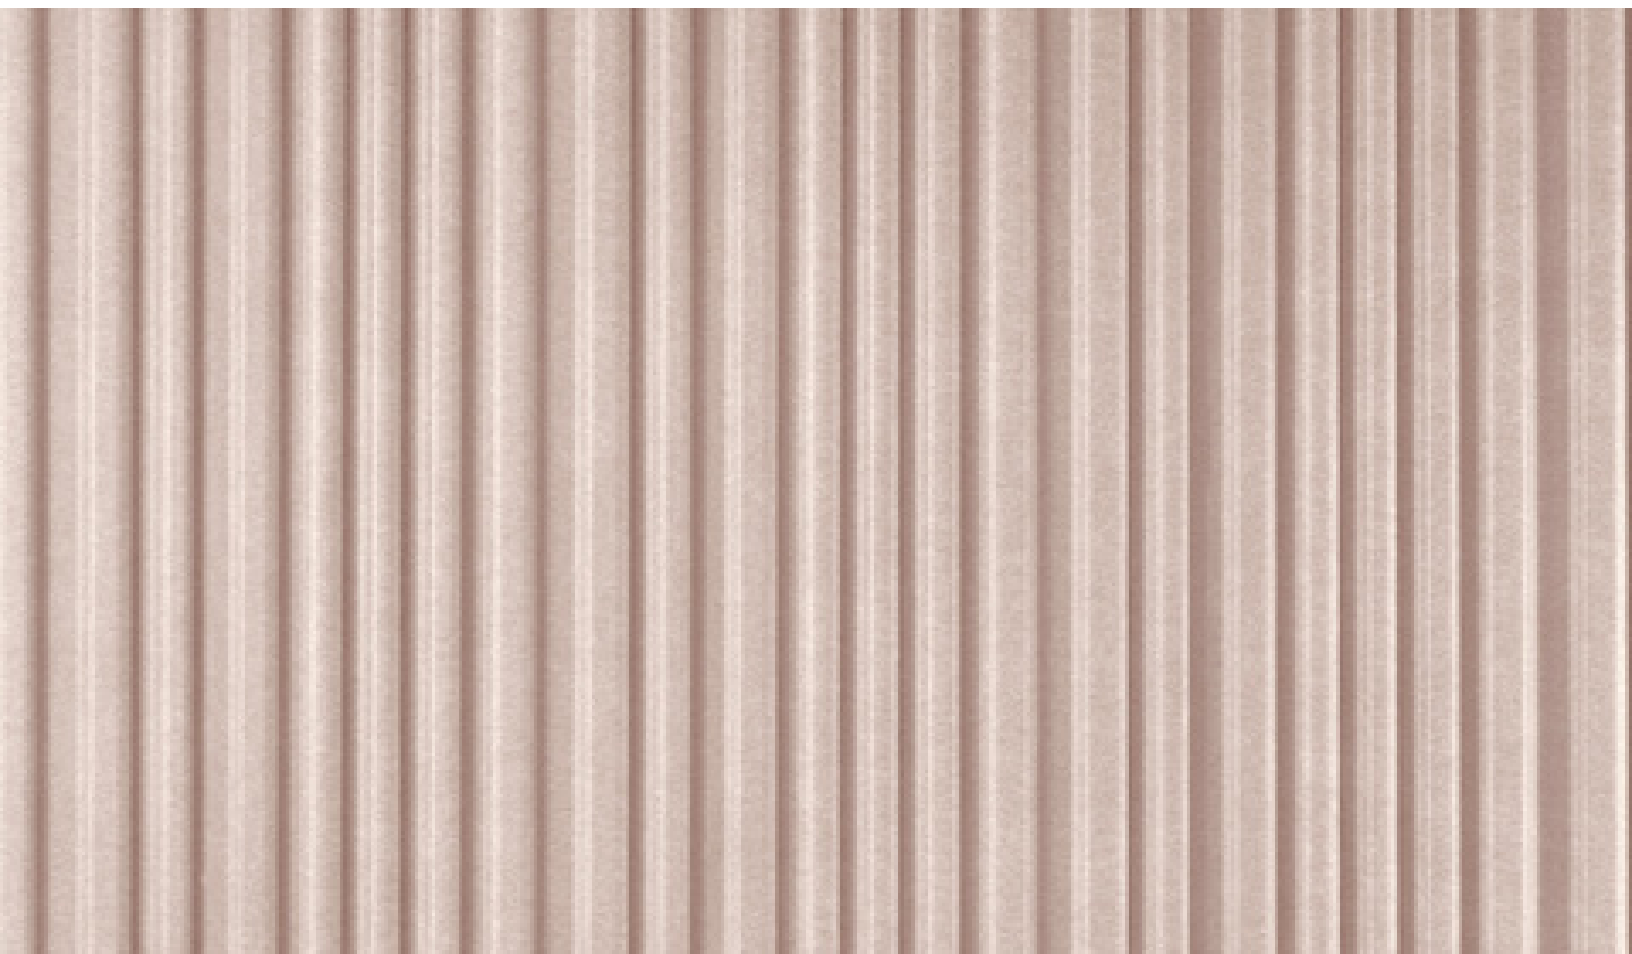

Product shown: Curtain Panels in Dusk