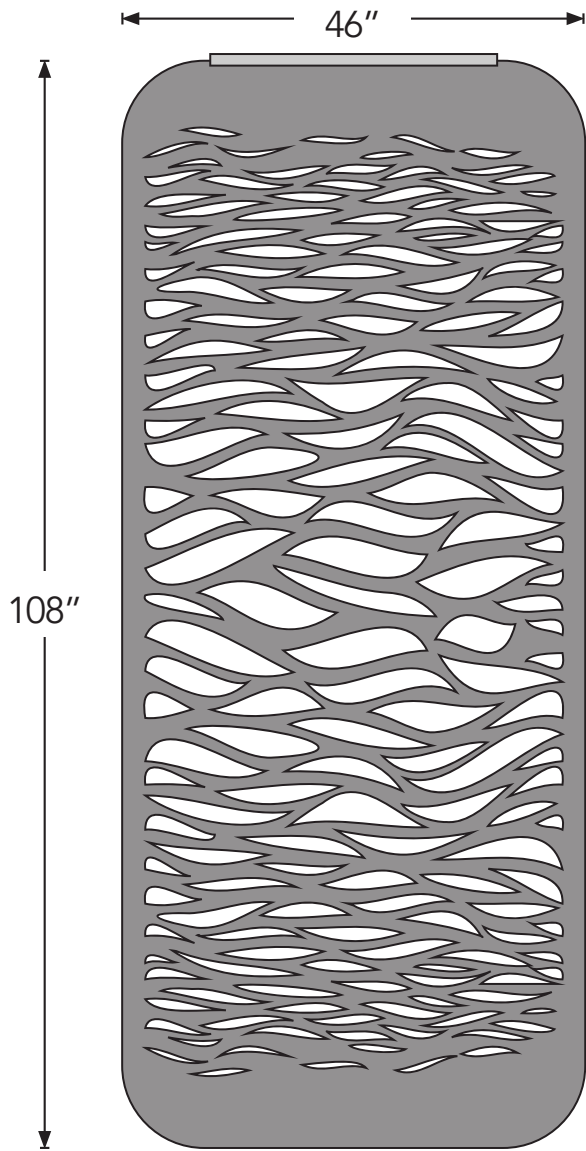

Product Dimensions

Current