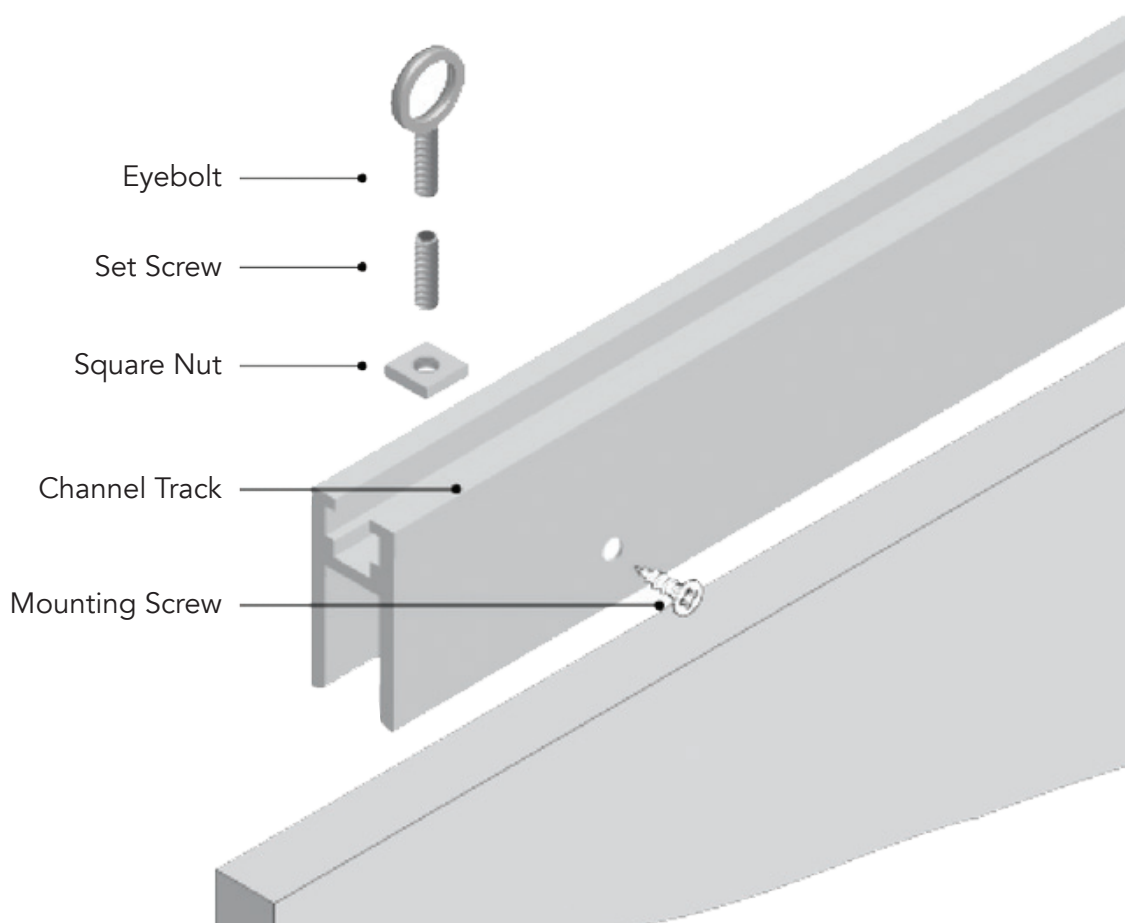

Color variation between dye lots is a natural characteristic of recycled PET felt due to the manufacturing process. Slight differences between samples and finished product may occur.

Installation

Walls

EchoScreen may be mounted on walls using adhesive, screws, or standoffs.

Ceiling

Each standard EchoScreen includes our proprietary aluminum channel track, plus two attachment hardware sets. Hanging options include 1/4"-20 set screw and eyebolt fasteners to enable hanging with cable, rod and other premium hanging hardware.

EchoScreen with Channel Track

Installation

Rolling Track

EchoScreen may be used as a moveable wall element by mounting panels using the EchoScreen Rolling Track. The Rolling Track can be installed in continuous runs, or side-by-side for bypass or overlapping screens.