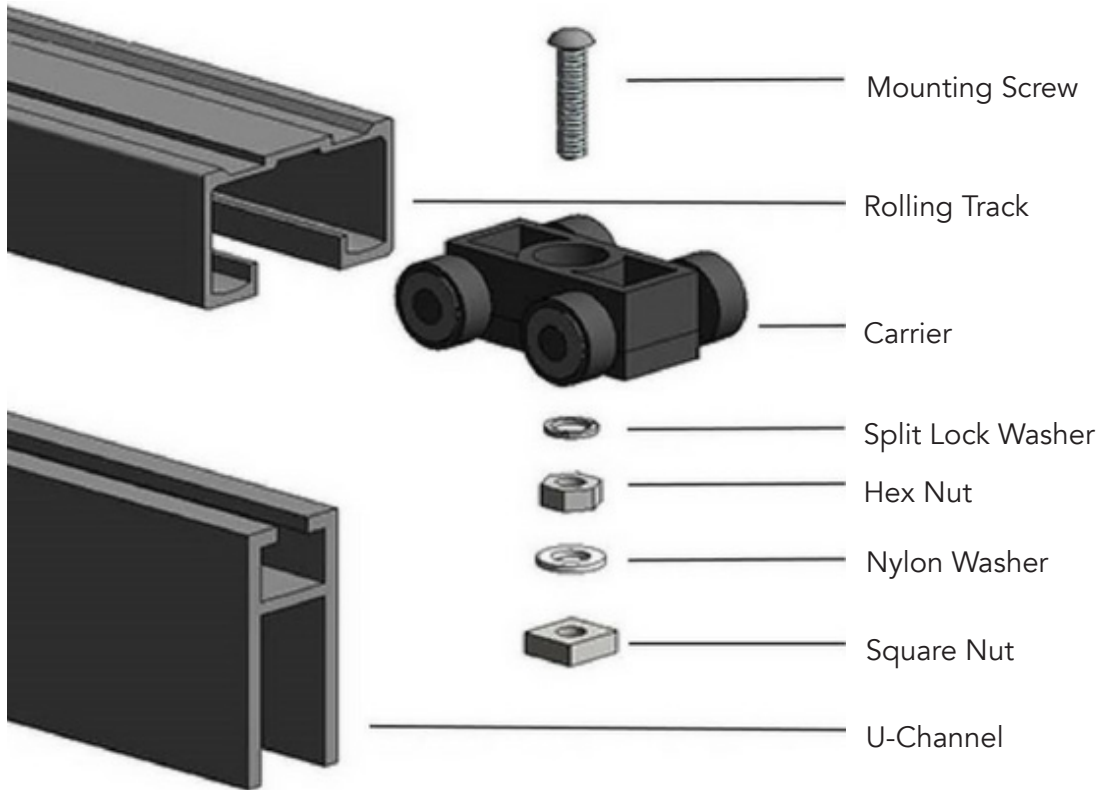

Ceiling

Each standard EchoScreen includes our proprietary aluminum channel track, plus two attachment hardware sets. Hanging options include 1/4"-20 set screw and eyebolt fasteners to enable hanging with cable, rod and other premium hanging hardware.

EchoScreen with Channel Track

Installation

Rolling Track

EchoScreen may be used as a moveable wall element by mounting panels using the EchoScreen Rolling Track. The Rolling Track can be installed in continuous runs, or side-by-side for bypass or overlapping screens.