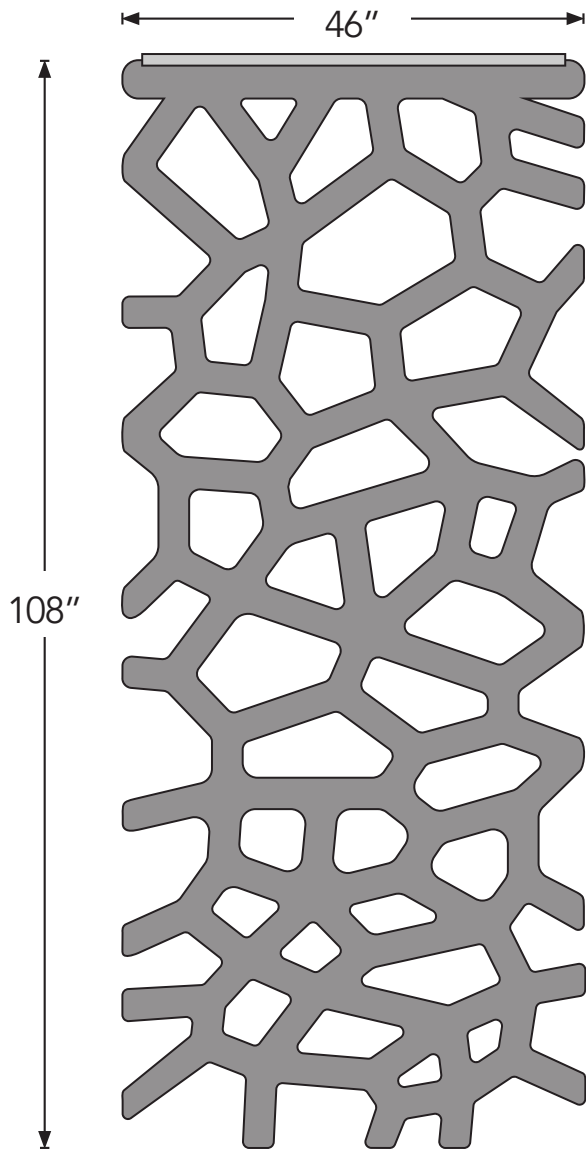

Product Dimensions

Coral