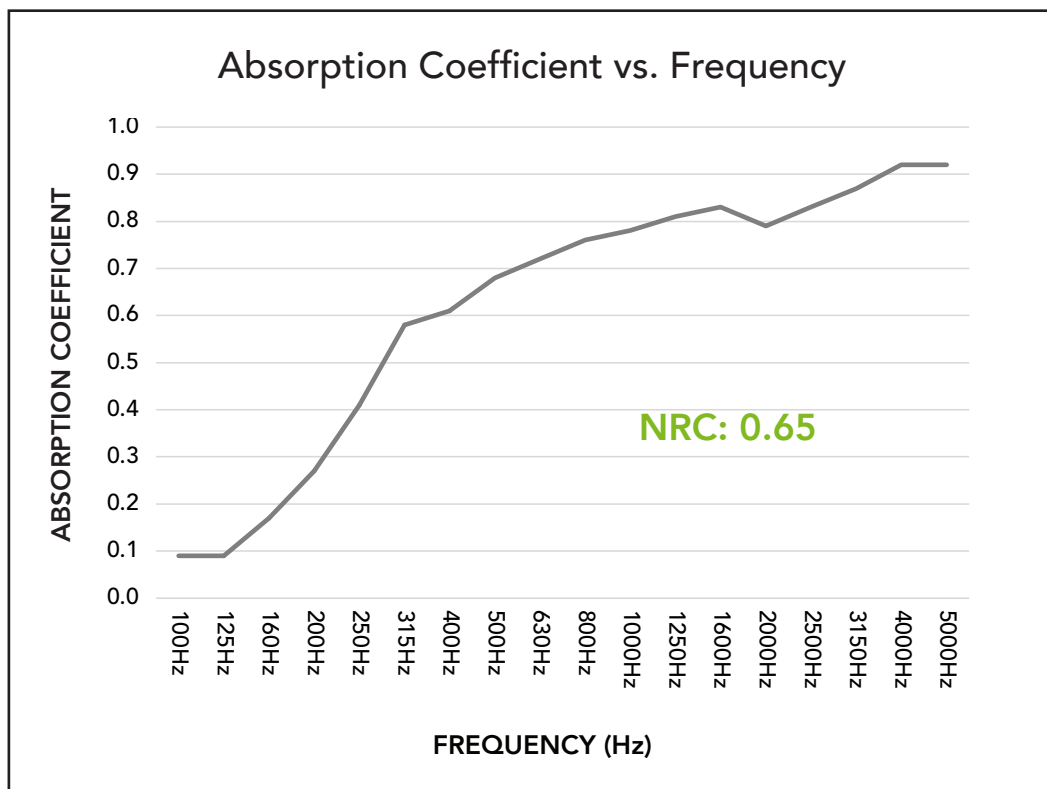

Frequency	125Hz	250Hz	500Hz	1000Hz	2000Hz	4000Hz	NRC	SAA
Abs. Coeff (No Air Gap)	0.10	0.40	0.65	0.80	0.80	0.90	0.65	0.67

Acoustic data is measured in Absorption Coefficient per square foot of material. For more information, see the [full acoustic test](#).