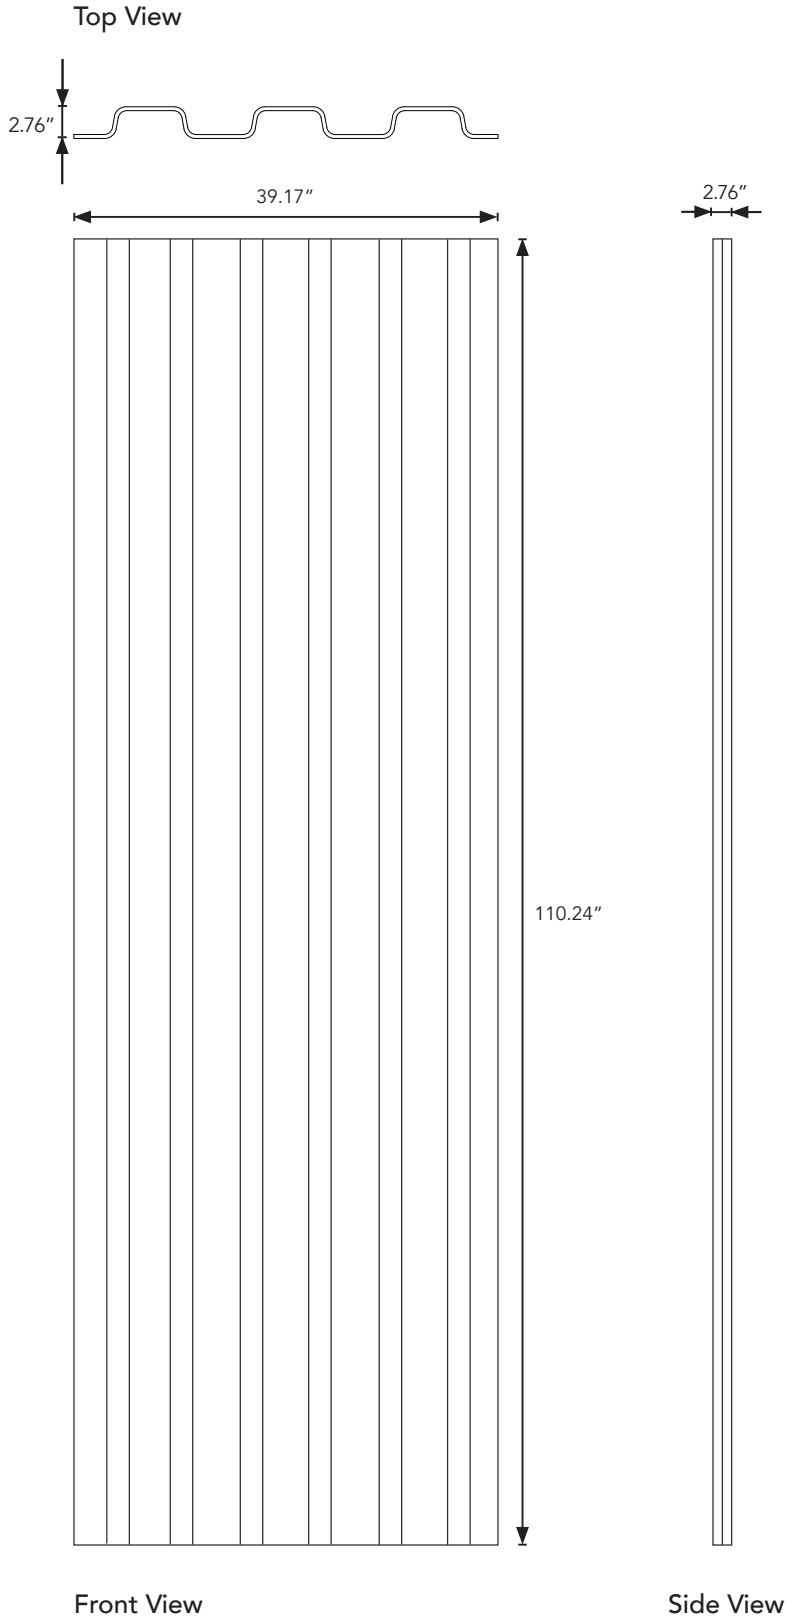

kirei

COLUMN PANELS

3D-formed Acoustic Panels

Standing 9 feet tall, Column is a floor-to-ceiling acoustic wall panel with a formed 3D surface inspired by the repeated lines and symmetry of classical architecture. Designed by Woven Image and distributed by Kirei, the panel's peaks and valleys create deeper air gaps behind the surface, improving acoustic performance in direct-mount wall applications.

Product shown: Column Panels in Dusk

Specs

Style	Standard (LxH)	Panel Thickness	Weight	SF/Panel
Panel	39.17" x 110.24"	2.76"	16.76lbs/unit	29.99ft ²

All specs refer to singular products and not multiples unless specified. Due to the nature of the material, cutting and fabrication process, minor dimensional variances may occur.

Product Dimensions

Available Colors

Nutmeg 047

Dusk 032

Cream 048

Mushroom 026

Frost 001

Mint 038