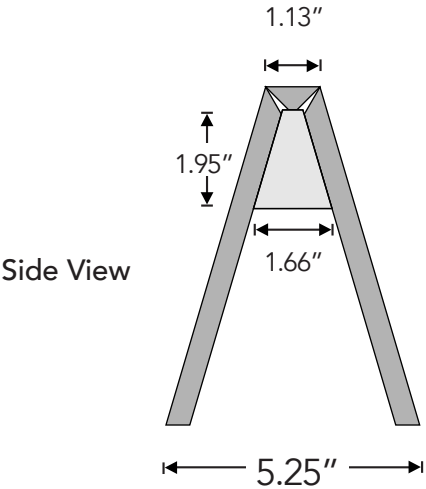

Product Dimensions