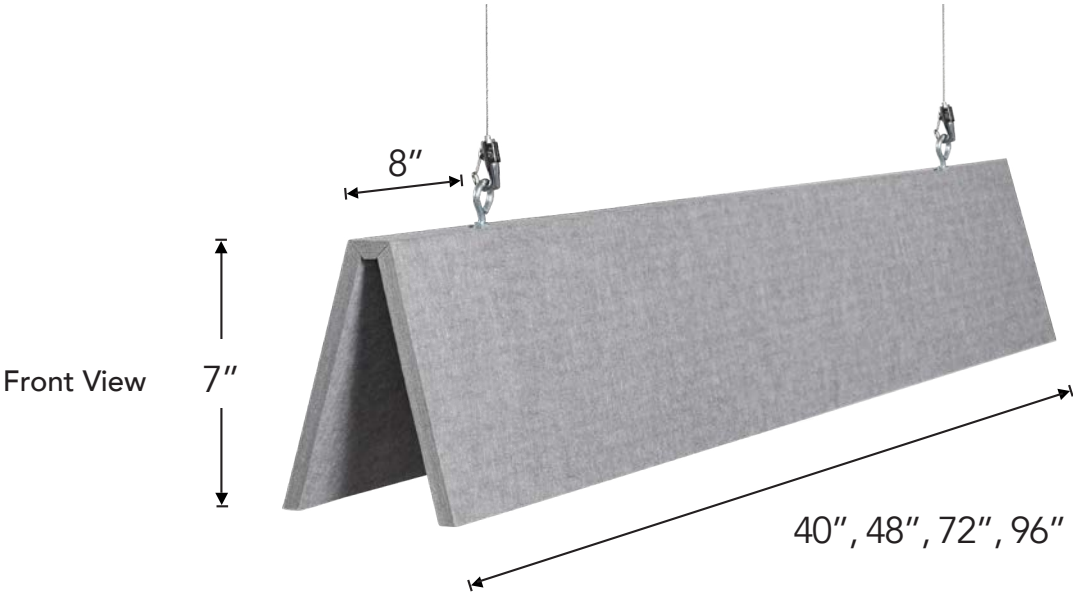

Product Dimensions