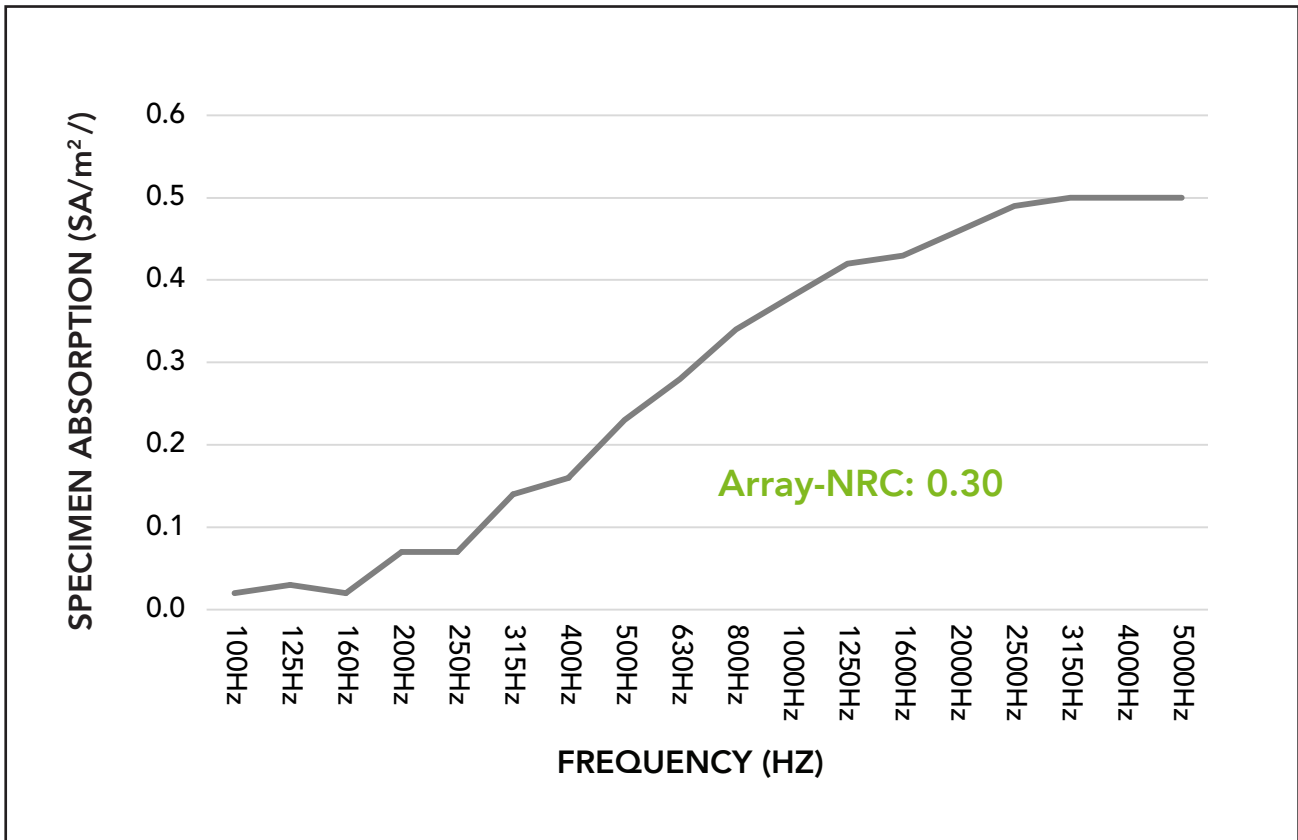

Acoustic Data

Sound Absorption

Frequency	125Hz	250Hz	500Hz	1000Hz	2000Hz	4000Hz	Array-NRC	Array-SAA
α array (Sabins/ft²) (SA/m²)	0.03	0.07	0.23	0.38	0.46	0.50	0.30	0.29

Acoustic data is measured in Sabins per A Baffle mounted approximately 2ft 6" off the ground, 2ft 9" apart, center to center.

Sabins per Array

Frequency	125Hz	250Hz	500Hz	1000Hz	2000Hz	4000Hz
Sabins	4.27	11.60	37.62	61.20	74.95	82.02