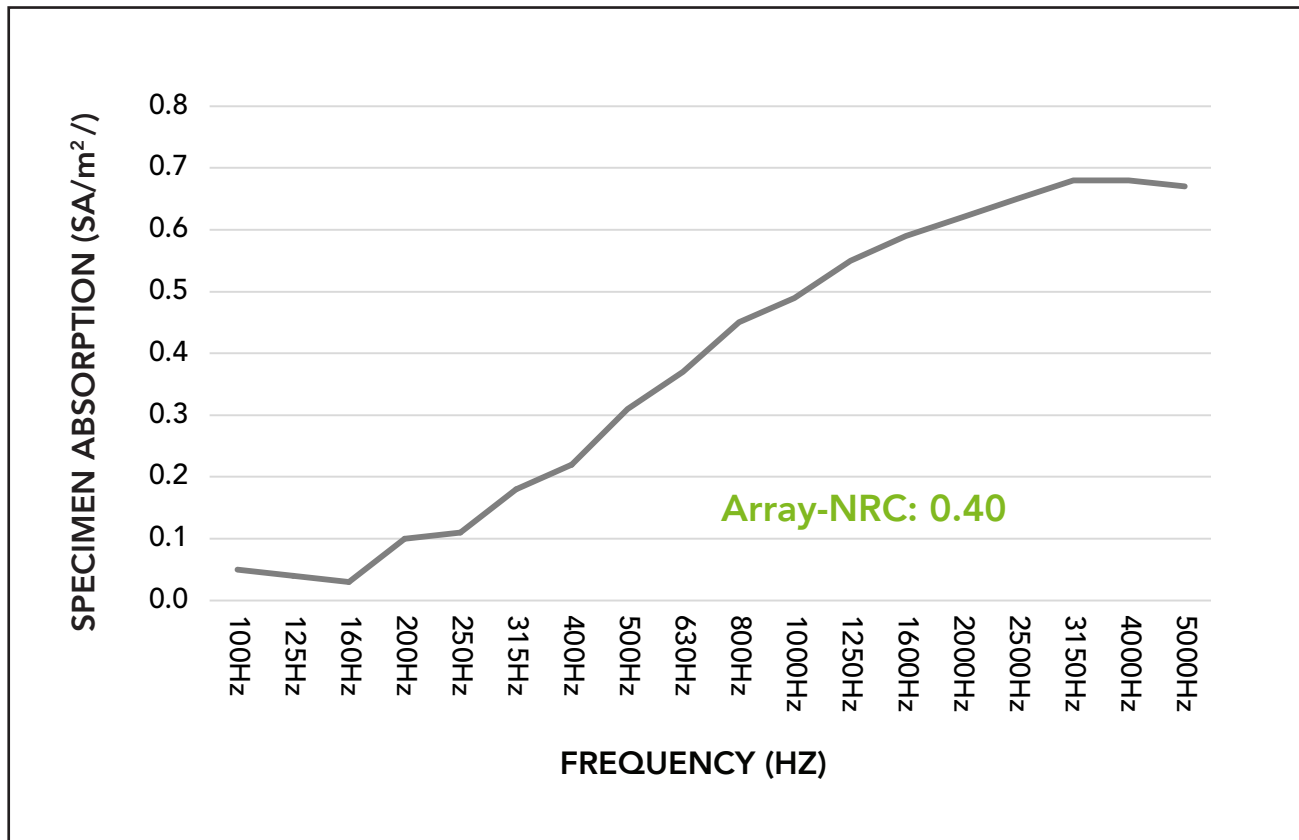

Sabins per Array

Frequency	125Hz	250Hz	500Hz	1000Hz	2000Hz	4000Hz
Sabins	4.27	11.60	37.62	61.20	74.95	82.02

Acoustic Data

Sound Absorption

Frequency	125Hz	250Hz	500Hz	1000Hz	2000Hz	4000Hz	Array-NRC	Array-SAA
α array (Sabins/ft ²) (SA/m ²)	0.04	0.11	0.31	0.49	0.62	0.68	0.40	0.39

Acoustic data is measured in Sabins per A Baffle mounted approximately 2ft 6" off the ground, 2ft apart, center to center.

Sabins per Array

Frequency	125Hz	250Hz	500Hz	1000Hz	2000Hz	4000Hz
Sabins	5.11	12.61	36.63	58.84	74.08	81.38