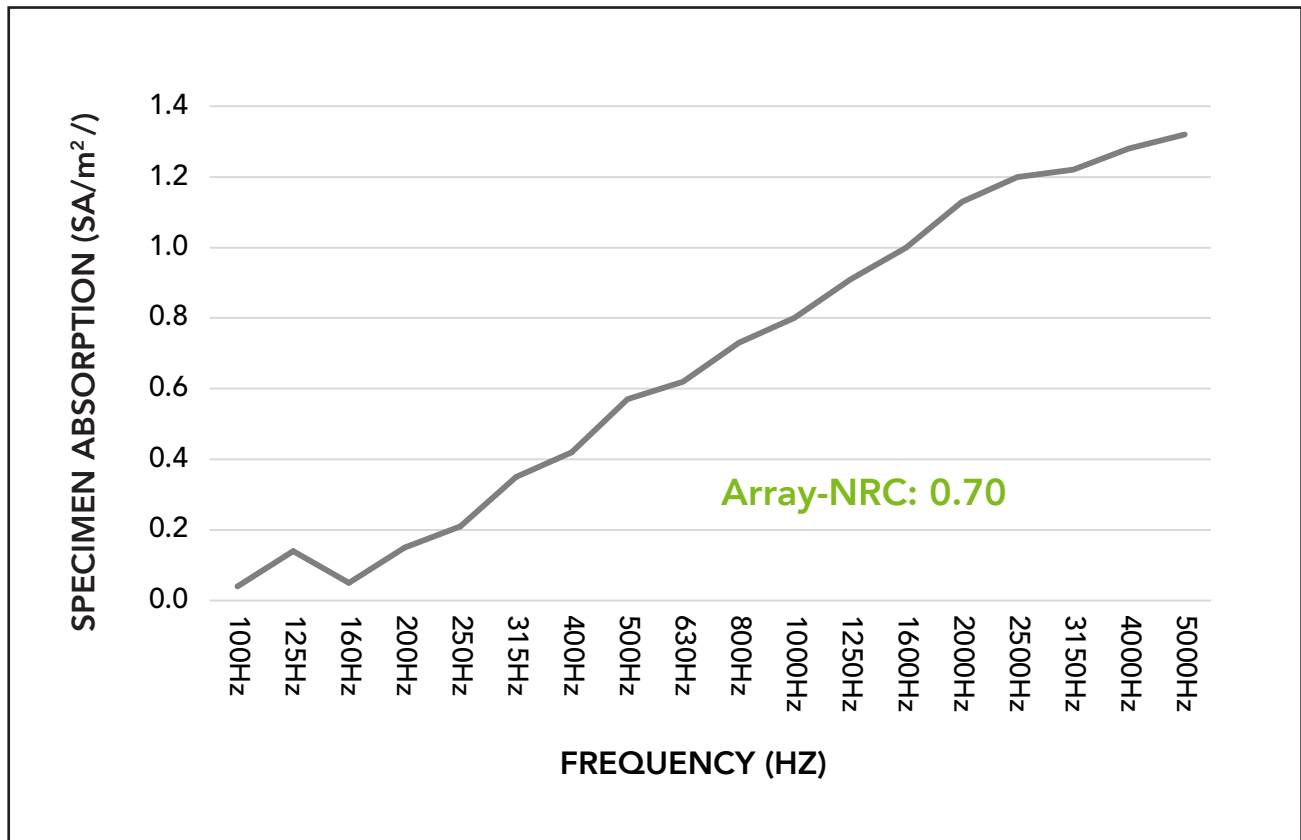

Acoustic Data

Sound Absorption

Frequency	125Hz	250Hz	500Hz	1000Hz	2000Hz	4000Hz	Array-NRC	Array-SAA
α array (Sabins/ft²) (SA/m²)	0.14	0.21	0.57	0.80	1.13	1.28	0.70	0.67

Acoustic data is measured in Sabins per A Baffle mounted approximately 2ft 6" off the ground, 1ft apart, center to center.

Sabins per Array

Frequency	125Hz	250Hz	500Hz	1000Hz	2000Hz	4000Hz
Sabins	8.55	12.73	33.97	48.08	67.61	77.01