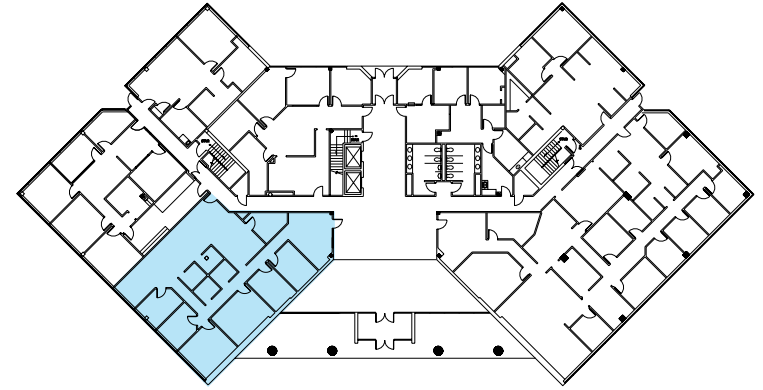

100 WINNERS CIRCLE

100 Winners Circle | Brentwood, TN 37027

Suite 160 | 2,718 RSF

Available 04/01/2022

Disclaimer: The above floor plans are not to scale. The available space shown is believed to be correct but is subject to change.