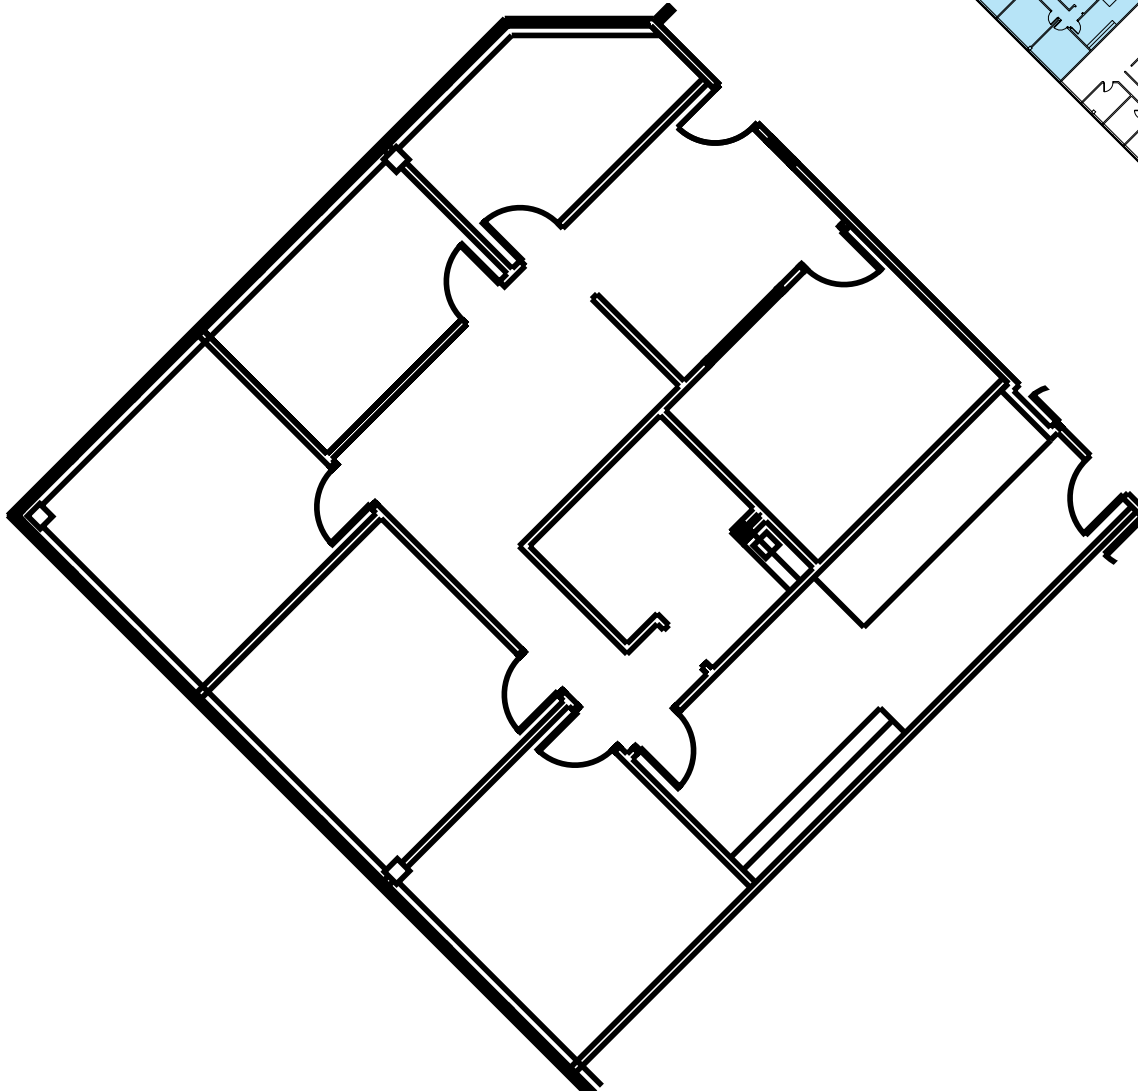

# 100 WINNERS CIRCLE

100 Winners Circle | Brentwood, TN 37027

**Suite 158** | 2,330 RSF

Available 04/01/2022

Disclaimer: The above floor plans are not to scale. The available space shown is believed to be correct but is subject to change.