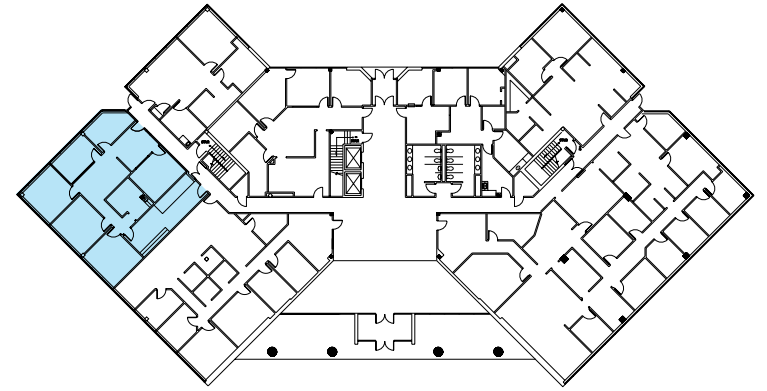

# 100 WINNERS CIRCLE

100 Winners Circle | Brentwood, TN 37027

**Suite 158** | 2,330 RSF

Available 04/01/2022

Disclaimer: The above floor plans are not to scale. The available space shown is believed to be correct but is subject to change.