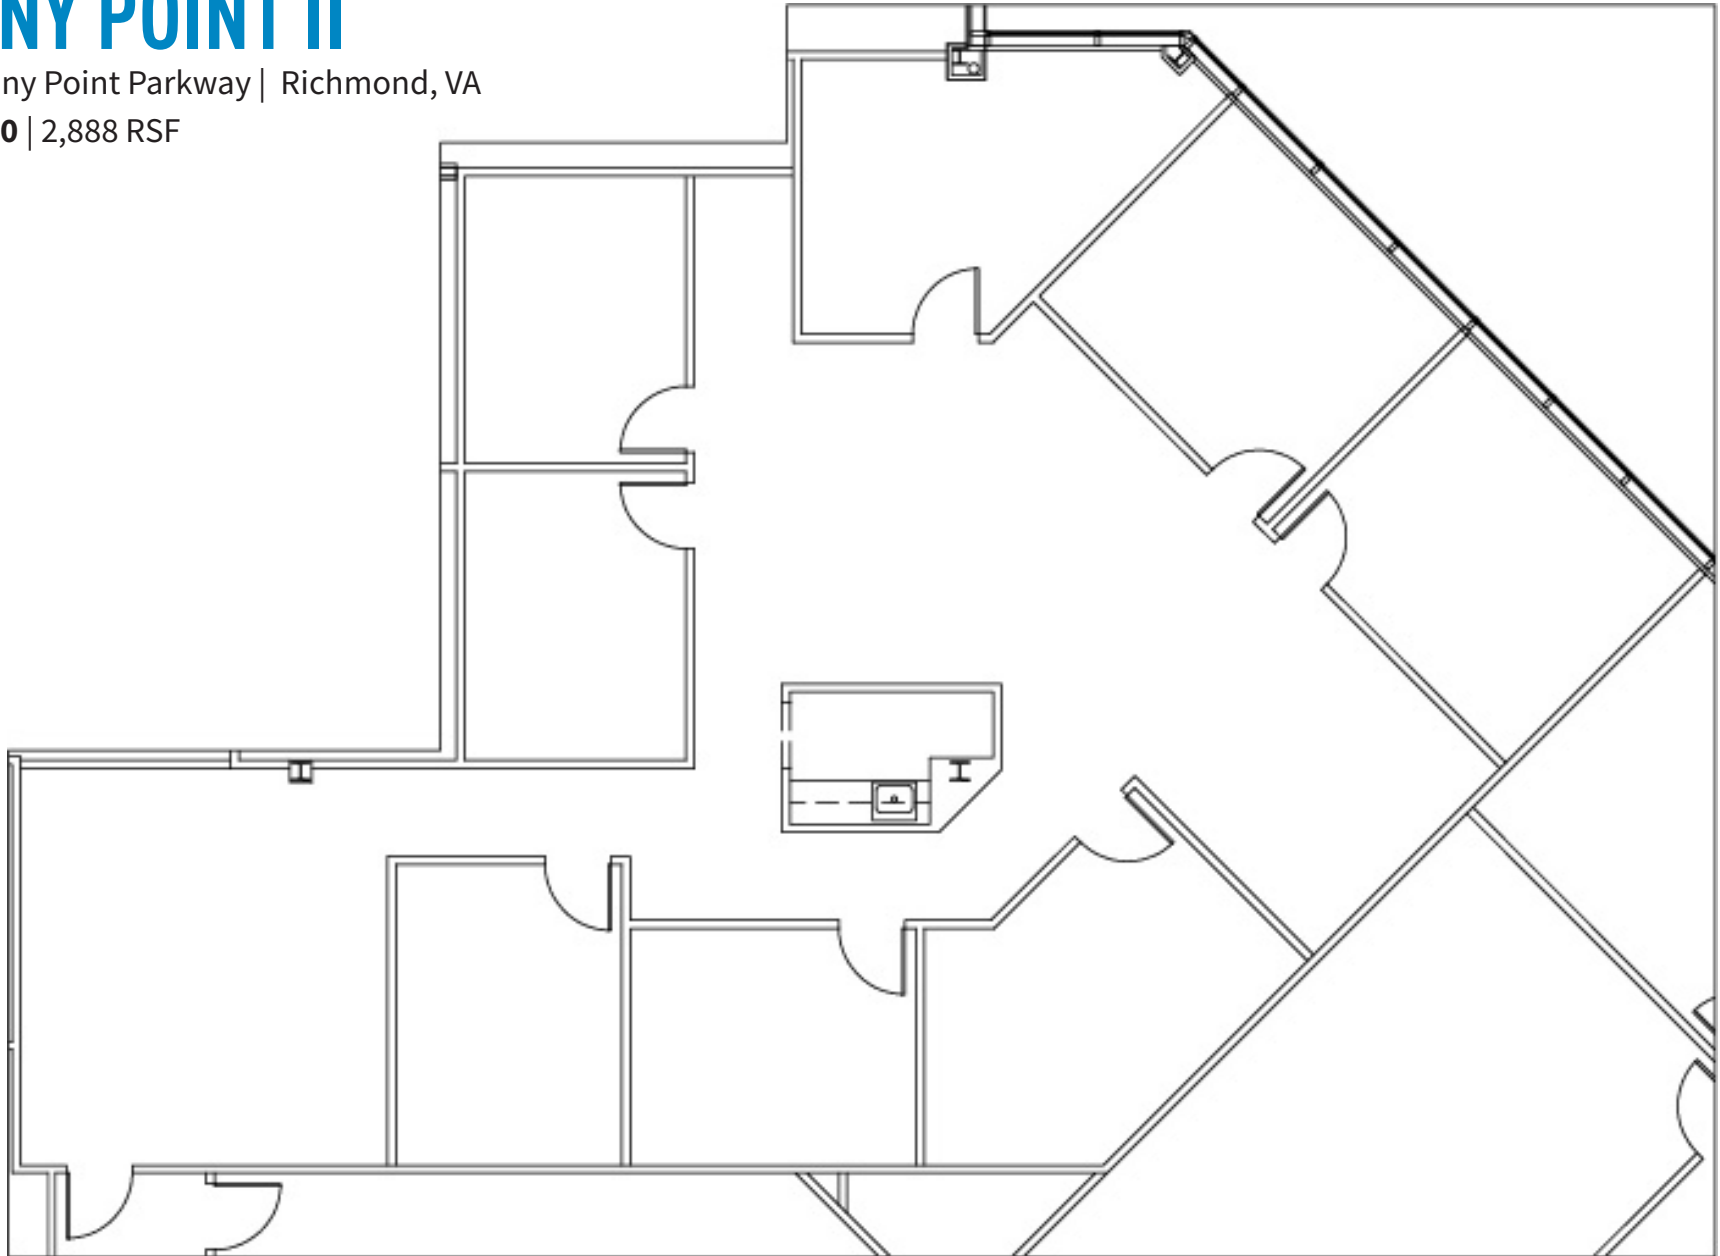

# STONY POINT II

9020 Stony Point Parkway | Richmond, VA

Suite 230 | 2,888 RSF

Disclaimer: The above floor plan is not to scale. The available space shown is believed to be correct but is subject to change.