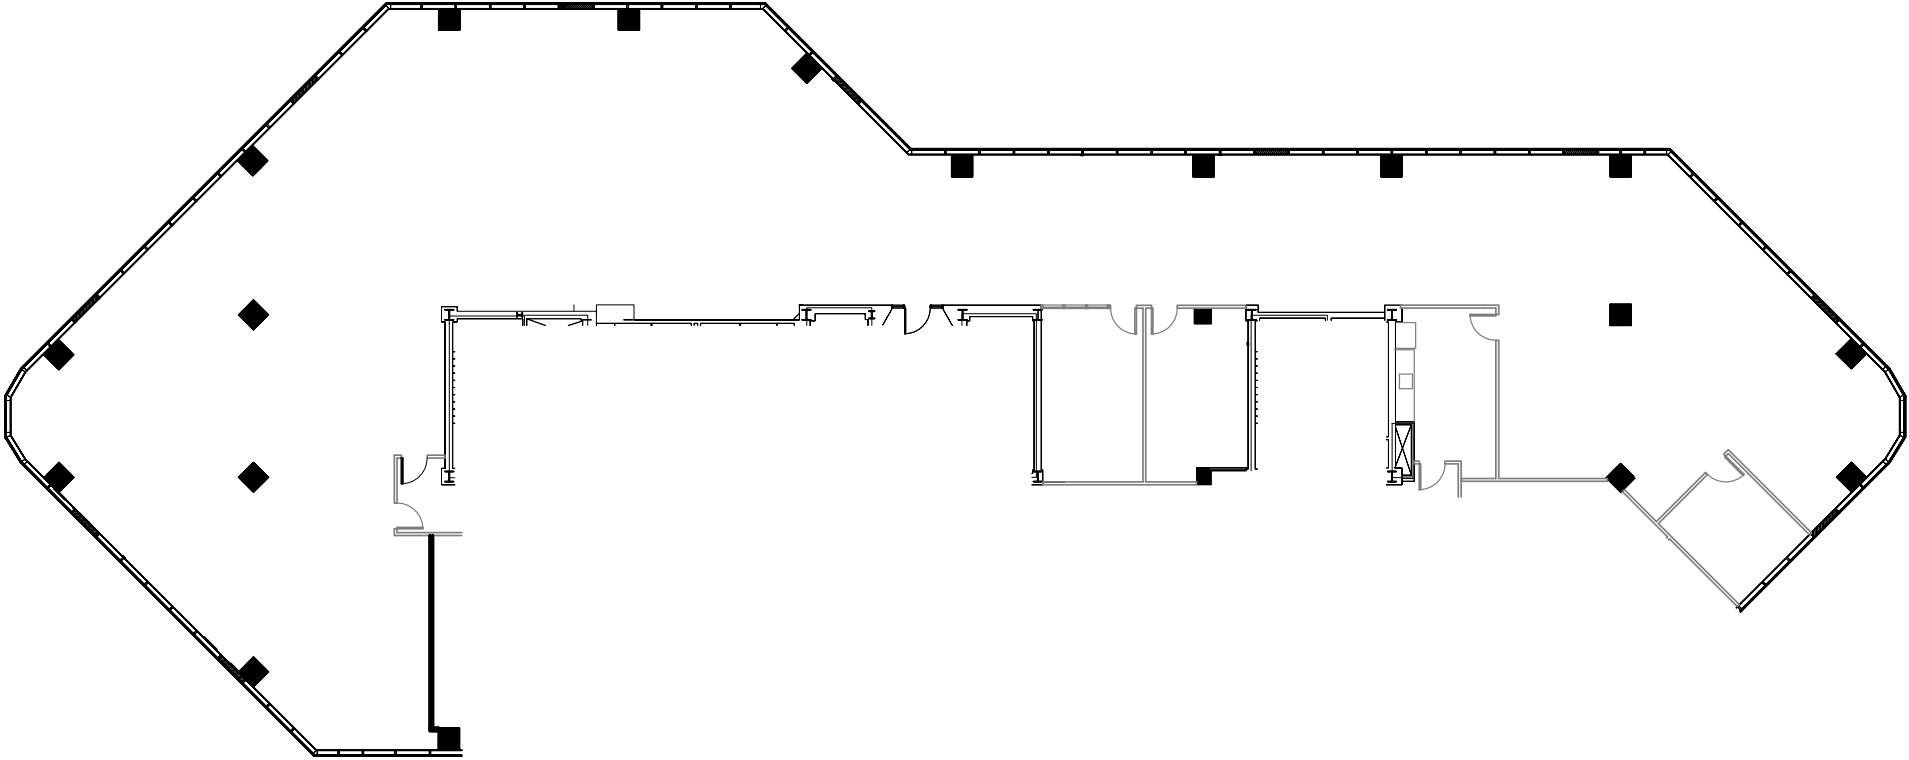

SMOKETREE TOWER

3100 Smoketree Court | Raleigh

Suite 500 | 9,201 RSF

Disclaimer: The above floor plans are not to scale. Furniture not included. The available space shown is a representative layout.

JANE DOGGETT, CCIM | 919-875-6614
JANE.DOGGETT@HIGHWOODS.COM