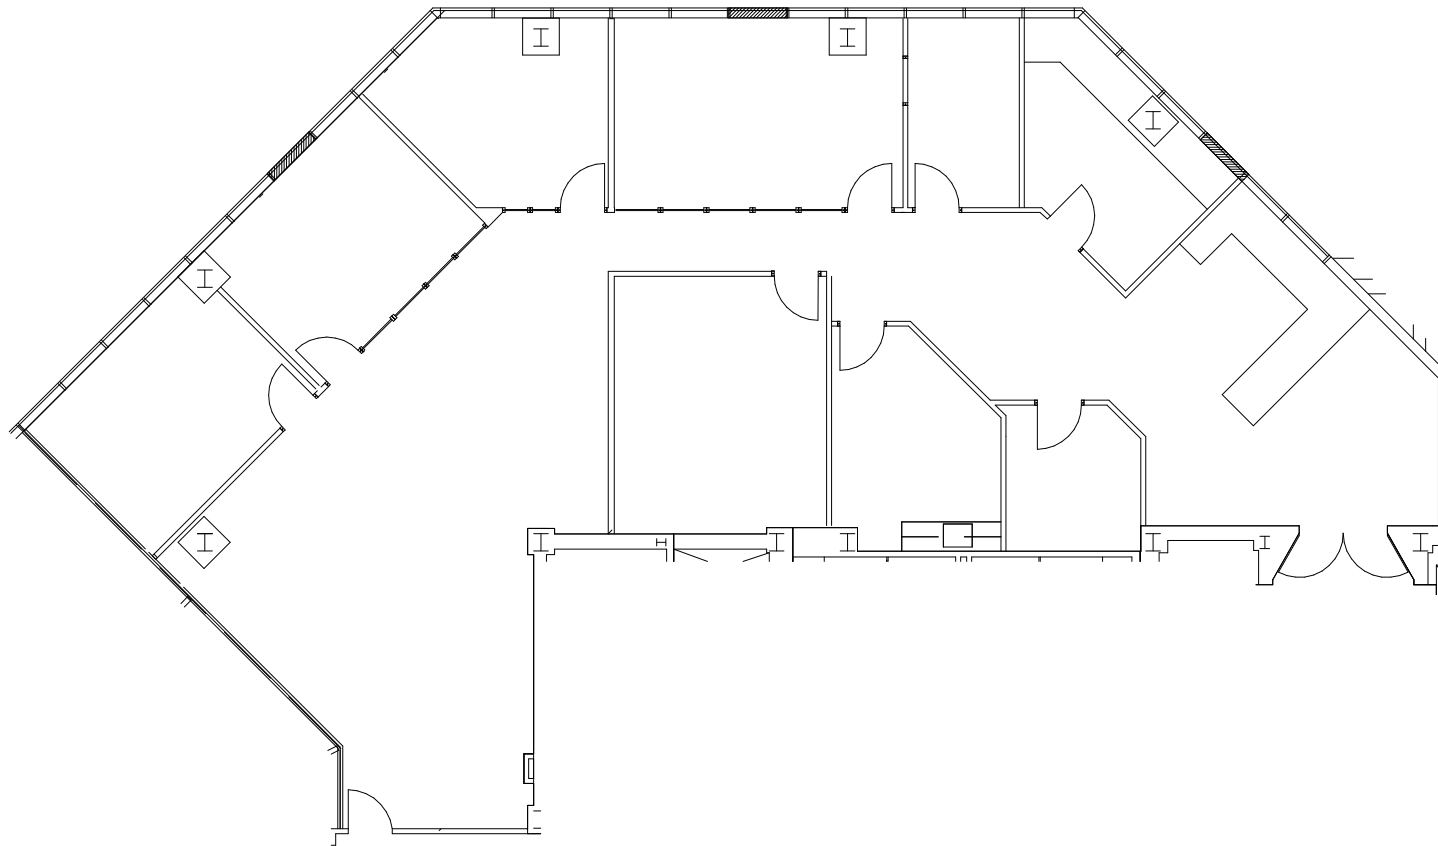

# SMOKETREE TOWER

3100 Smoketree Court | Raleigh

Suite 215 | 3,506 RSF

Disclaimer: The above floor plans are not to scale. Furniture not included. The available space shown is a representative layout.

JANE DOGGETT, CCIM | 919-875-6614  
JANE.DOGGETT@HIGHWOODS.COM