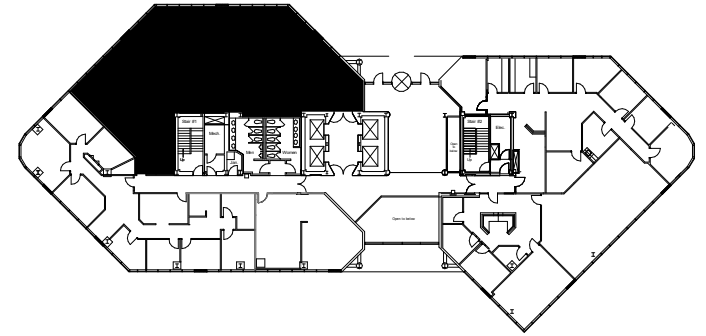

# SMOKETREE TOWER

3100 Smoketree Court | Raleigh

Suite 215 | 3,506 RSF

Disclaimer: The above floor plans are not to scale. Furniture not included. The available space shown is a representative layout.

JANE DOGGETT, CCIM | 919-875-6614  
JANE.DOGGETT@HIGHWOODS.COM