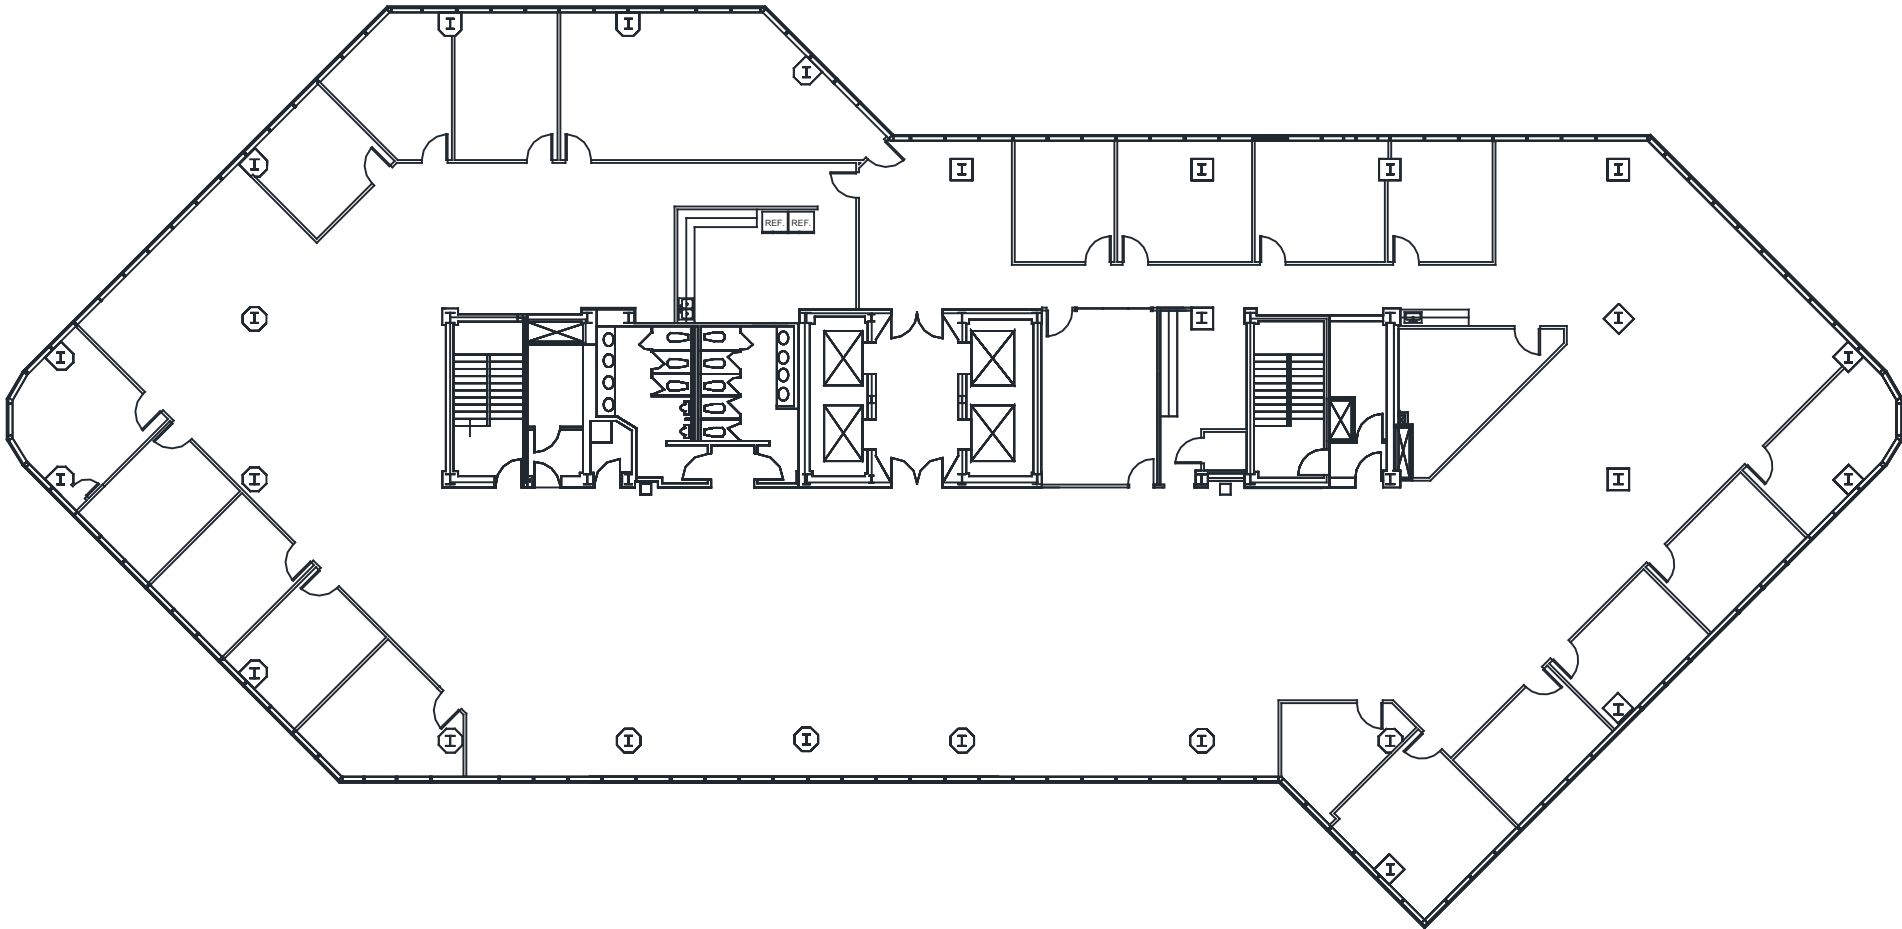

# SMOKETREE TOWER

3100 Smoketree Court | Raleigh

## Eighth Floor

Disclaimer: The above floor plans are not to scale. Furniture not included. The available space shown is a representative layout.

JANE DOGGETT, CCIM | 919-875-6614  
JANE.DOGGETT@HIGHWOODS.COM