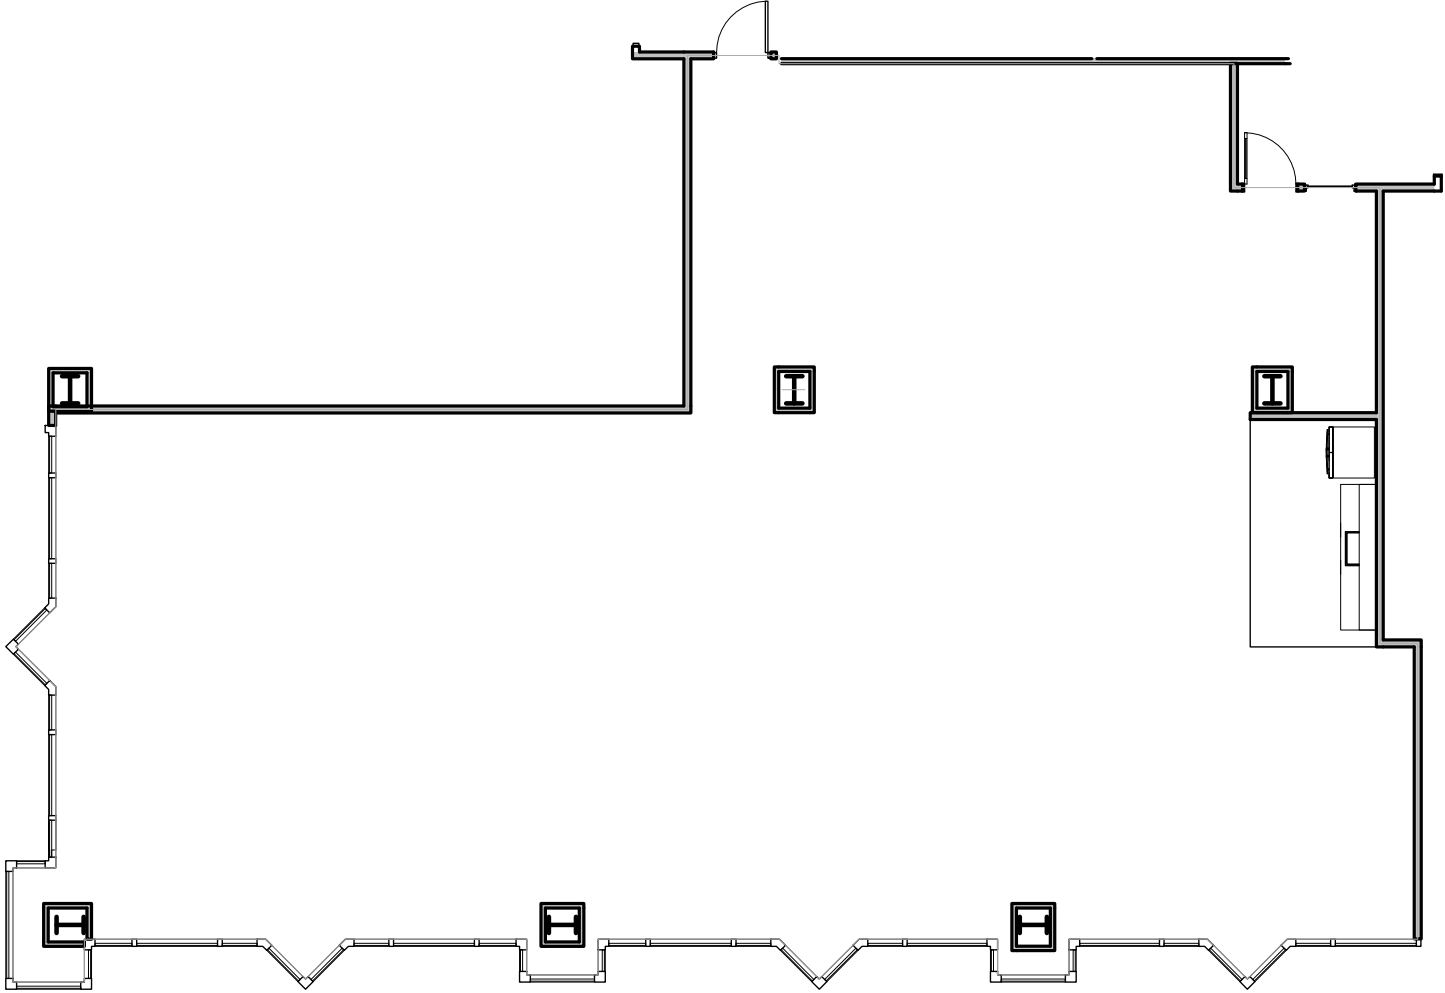

SIX PPG PLACE

Six PPG Place | Pittsburgh

SUITE 740 | 3,593 SF

Disclaimer: The above floor plan is not to scale. The available space shown is believed to be correct but is subject to change.