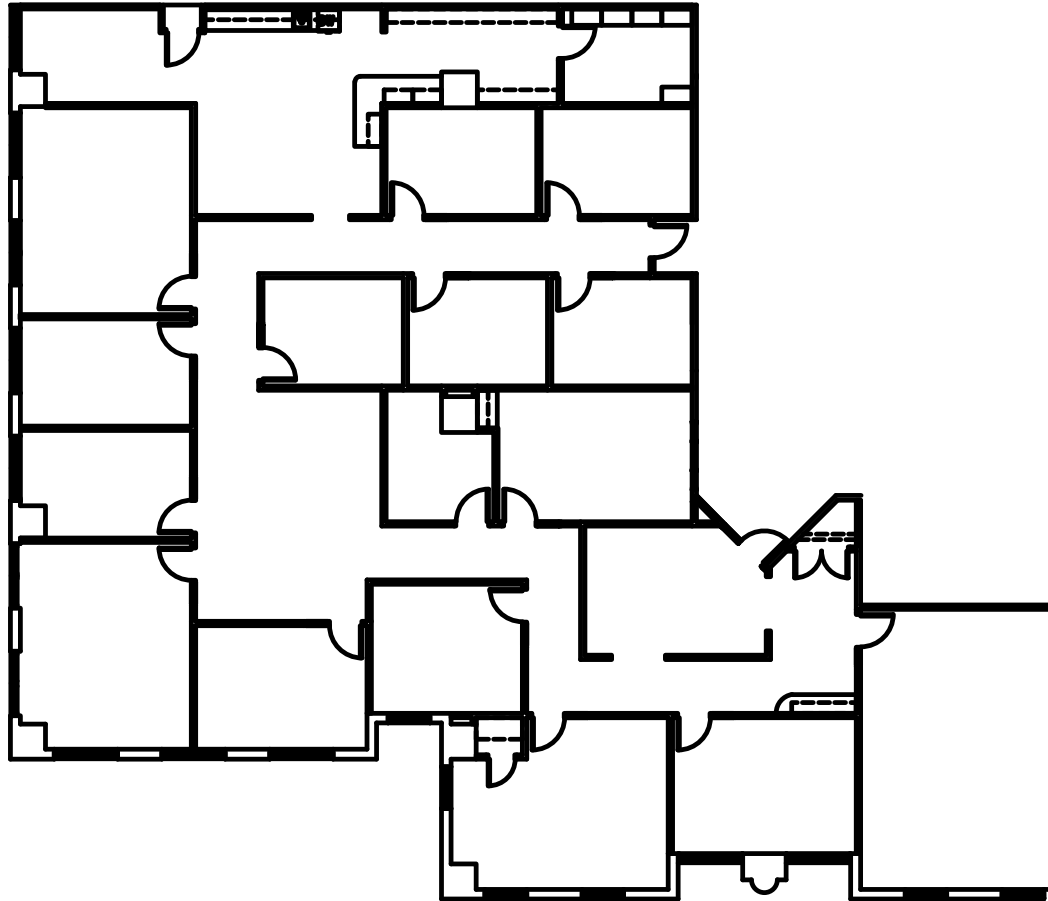

# EQT PLAZA

625 Liberty Avenue | Pittsburgh

**SUITE 390** | 7,143 RSF

Disclaimer: The above floor plan is not to scale. The available space shown is believed to be correct but is subject to change.

TRIPP MERCHANT | 412.394.3629  
TRIPP.MERCHANT@HIGHWOODS.COM