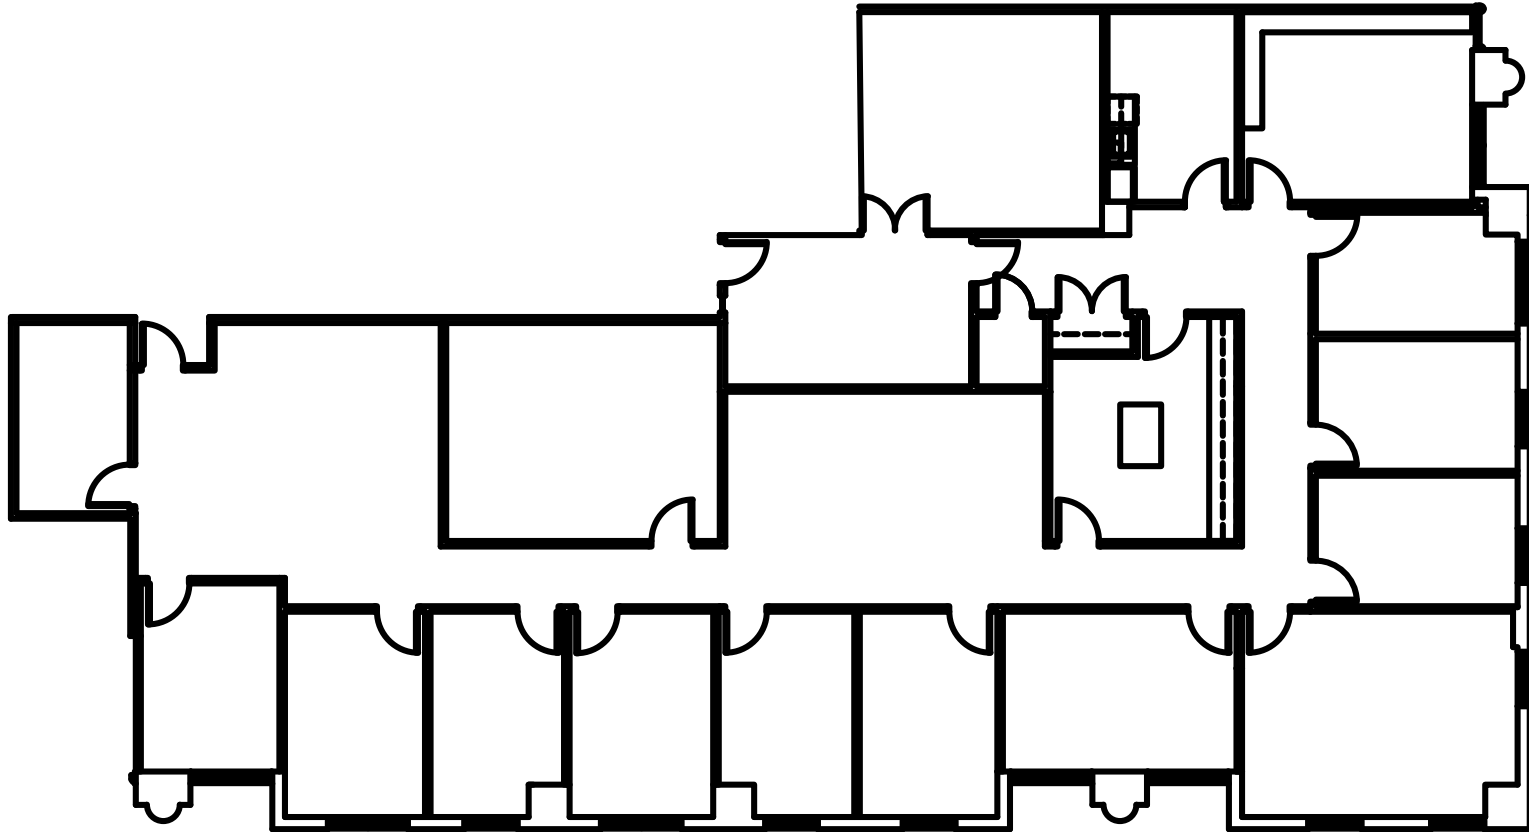

# EQT PLAZA

625 Liberty Avenue | Pittsburgh

**SUITE 341** | 6,248 RSF

Disclaimer: The above floor plan is not to scale. The available space shown is believed to be correct but is subject to change.

TRIPP MERCHANT | 412.394.3629  
TRIPP.MERCHANT@HIGHWOODS.COM