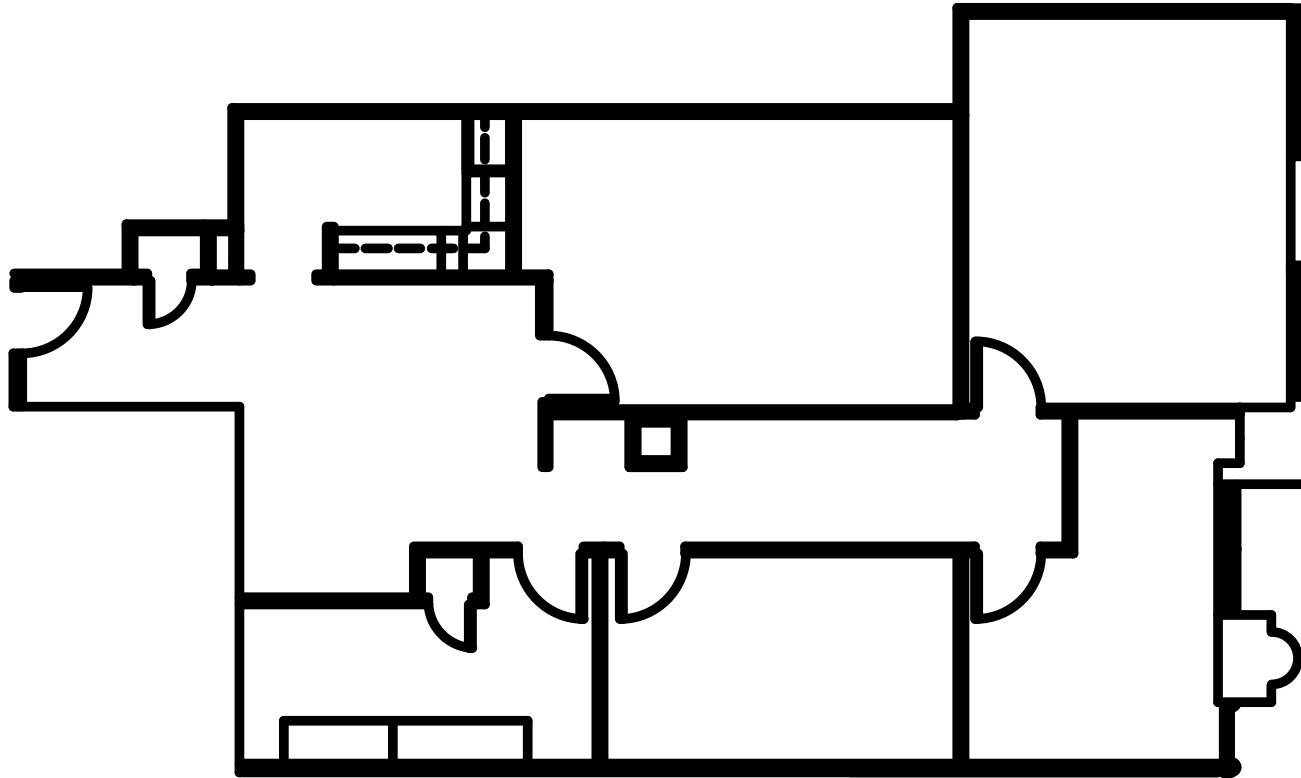

EQT PLAZA

625 Liberty Avenue | Pittsburgh

SUITE 340 | 1,993 RSF

Disclaimer: The above floor plan is not to scale. The available space shown is believed to be correct but is subject to change.

TRIPP MERCHANT | 412.394.3629
TRIPP.MERCHANT@HIGHWOODS.COM