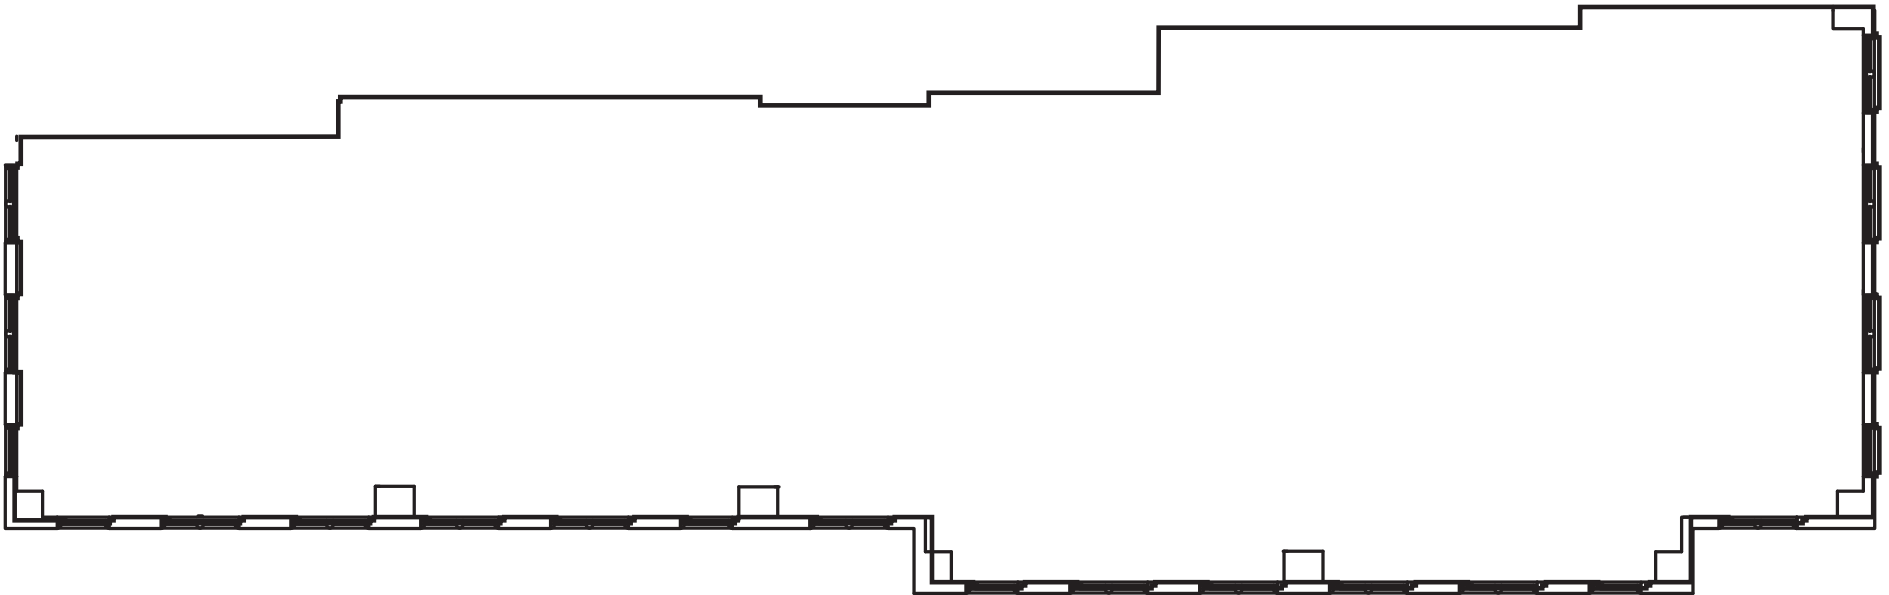

EQT PLAZA

625 Liberty Avenue | Pittsburgh

SUITE 2700 | 6,934 SF

Disclaimer: The above floor plan is not to scale. The available space shown is believed to be correct but is subject to change.

TRIPP MERCHANT | 412.394.3629
TRIPP.MERCHANT@HIGHWOODS.COM