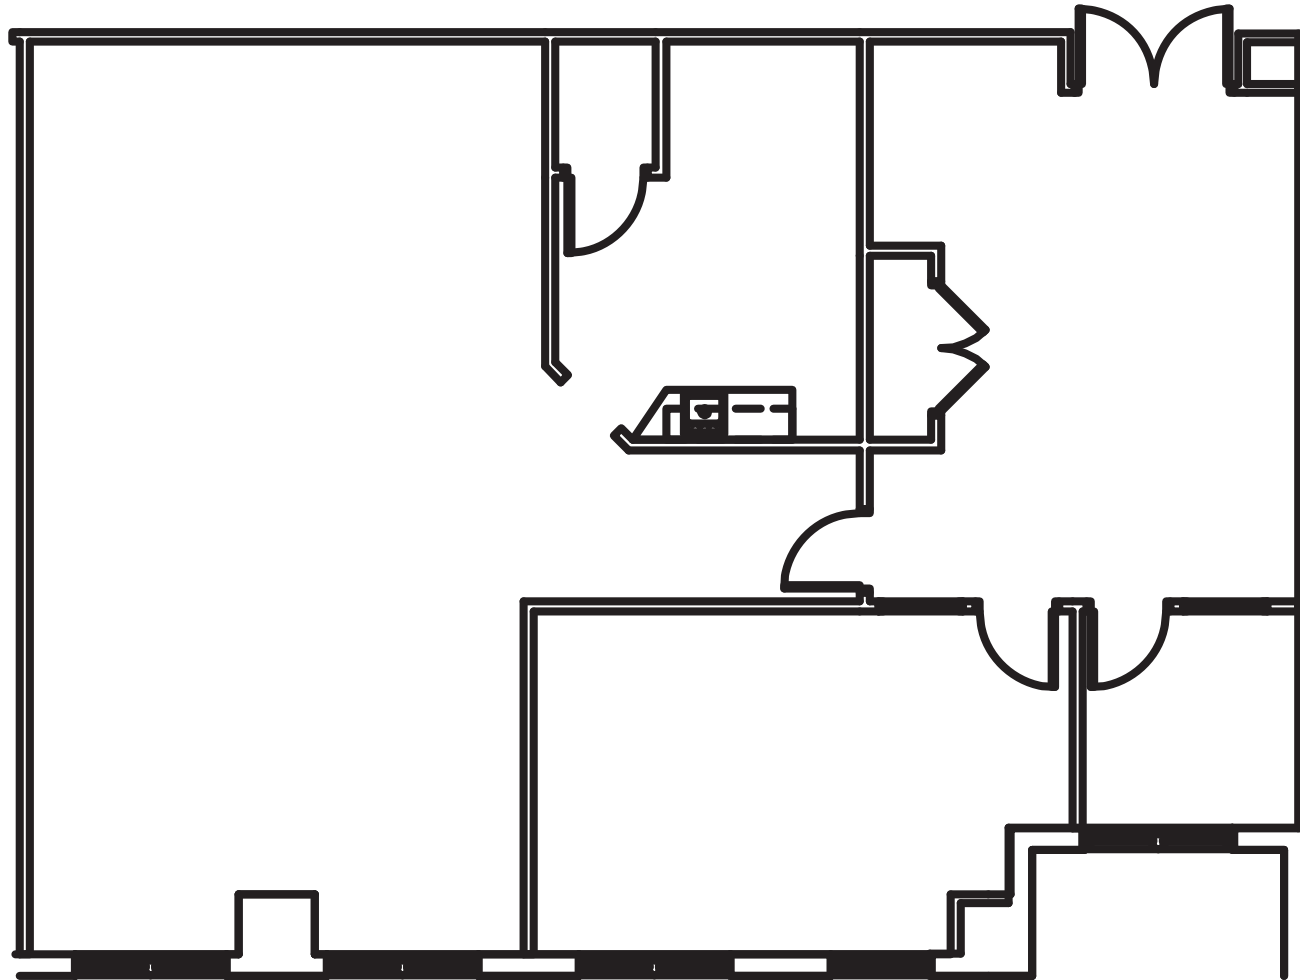

EQT PLAZA

625 Liberty Avenue | Pittsburgh

SUITE 1020 | 2,503 SF

Disclaimer: The above floor plan is not to scale. The available space shown is believed to be correct but is subject to change.

TRIPP MERCHANT | 412.394.3629
TRIPP.MERCHANT@HIGHWOODS.COM