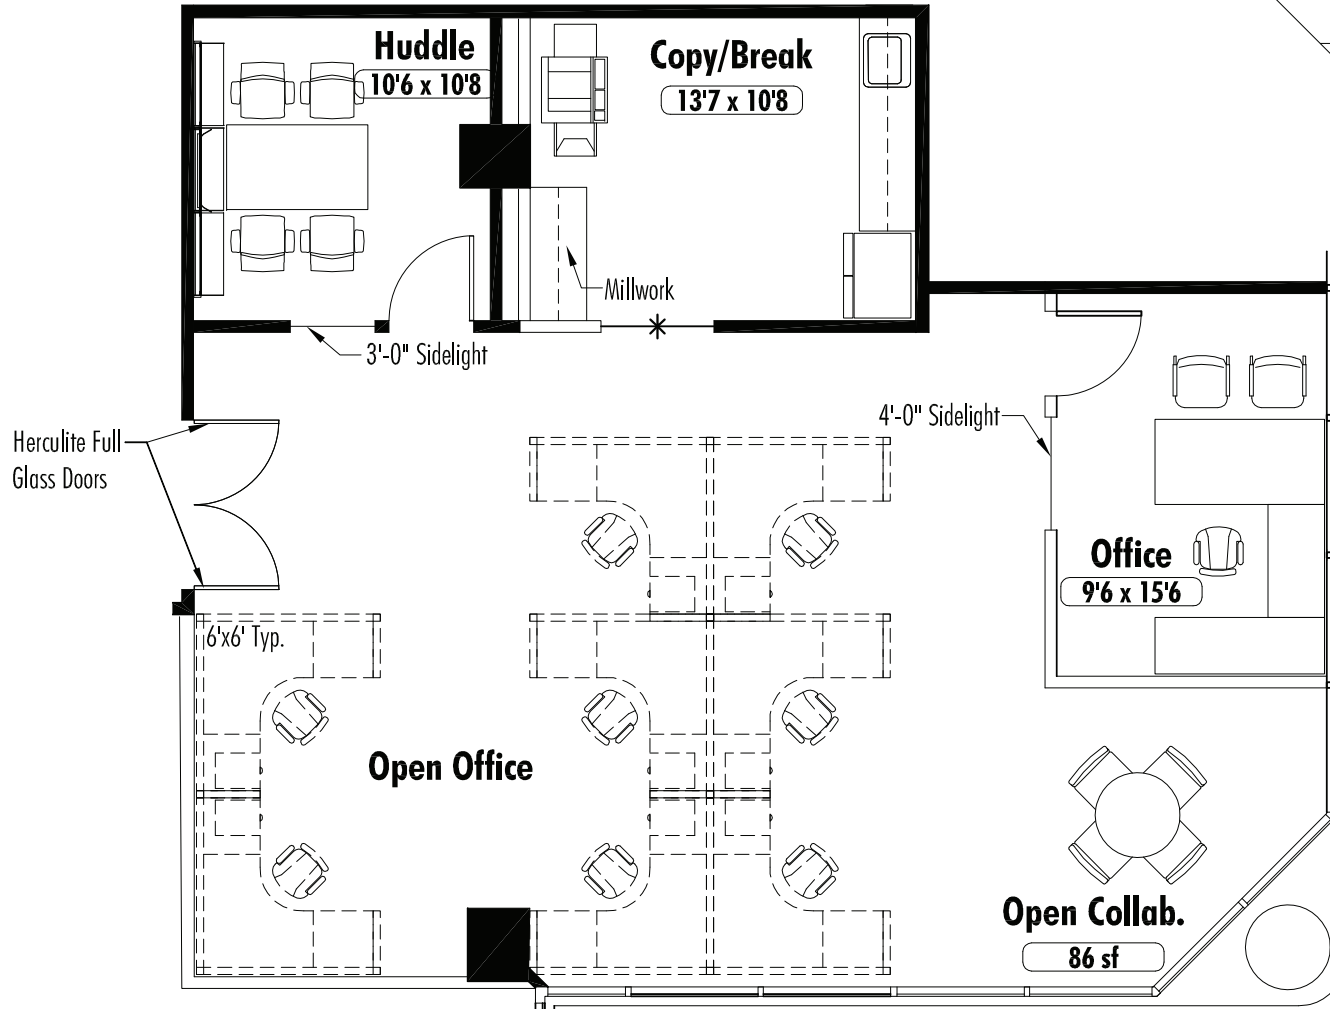

Meridian Two

4300 West Cypress Street
Tampa, Florida 33607
(813) 876-7000

Suite 200
1,437 SF

Disclaimer: The above floor plan is not to scale.
The available space shown is believed to be correct but is subject to change.