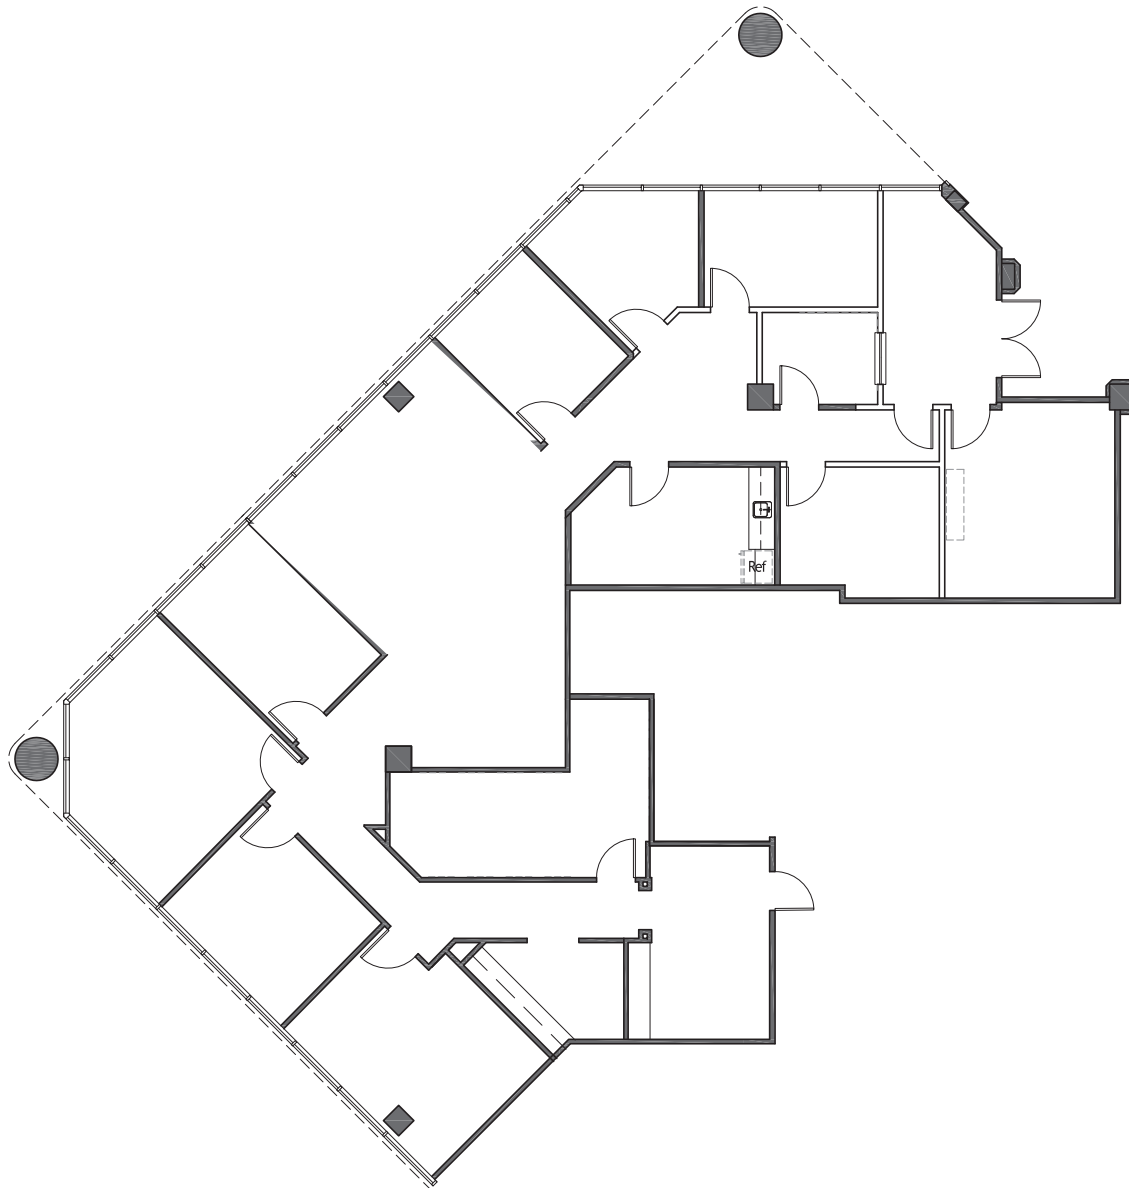

Meridian Two

4300 West Cypress Street
Tampa, Florida 33607
(813) 876-7000

Suite 160
3,763 SF

Disclaimer: The above floor plan is not to scale.
The available space shown is believed to be correct but is subject to change.