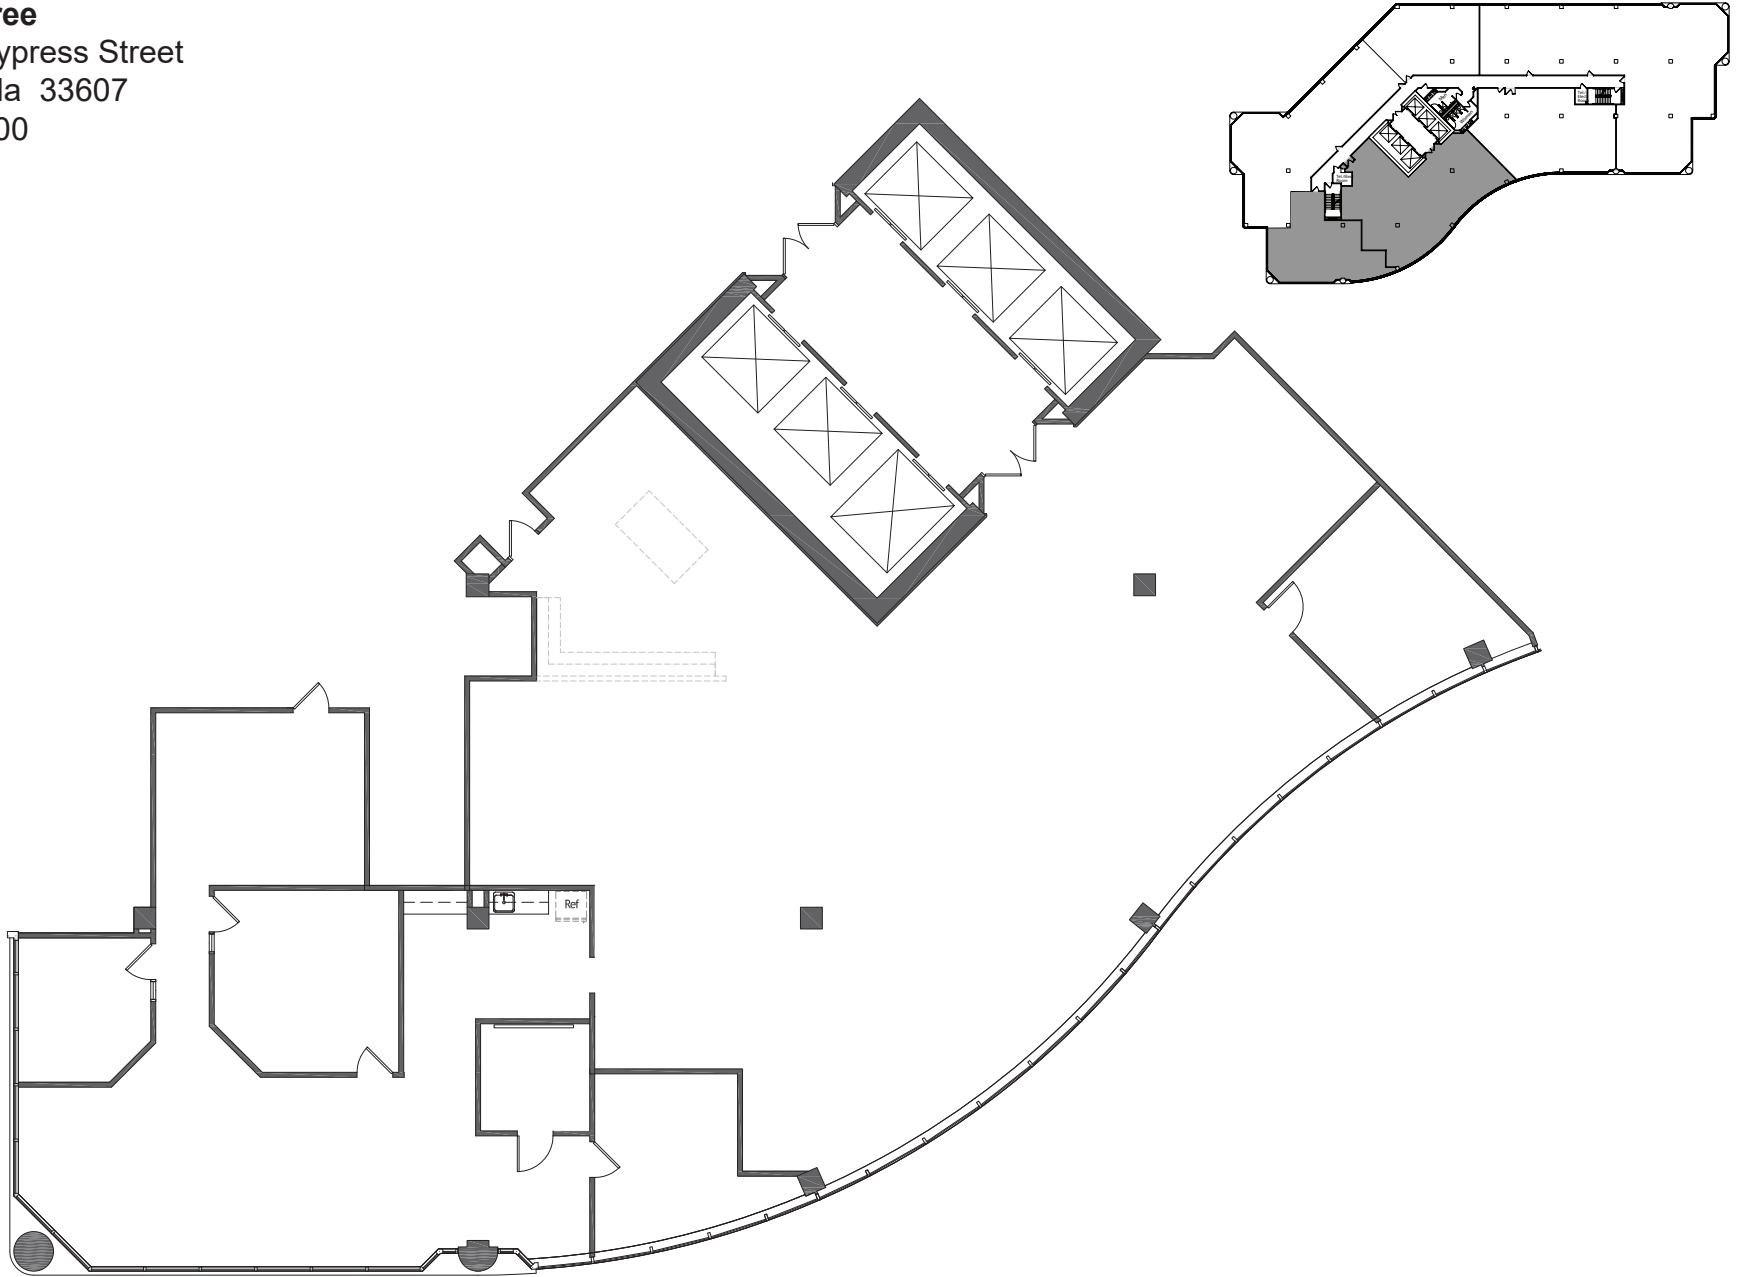

Meridian Three

4200 West Cypress Street
Tampa, Florida 33607
(813) 876-7000

Suite 630
6,320 SF

Disclaimer: The above floor plan is not to scale.
The available space shown is believed to be correct but is subject to change.