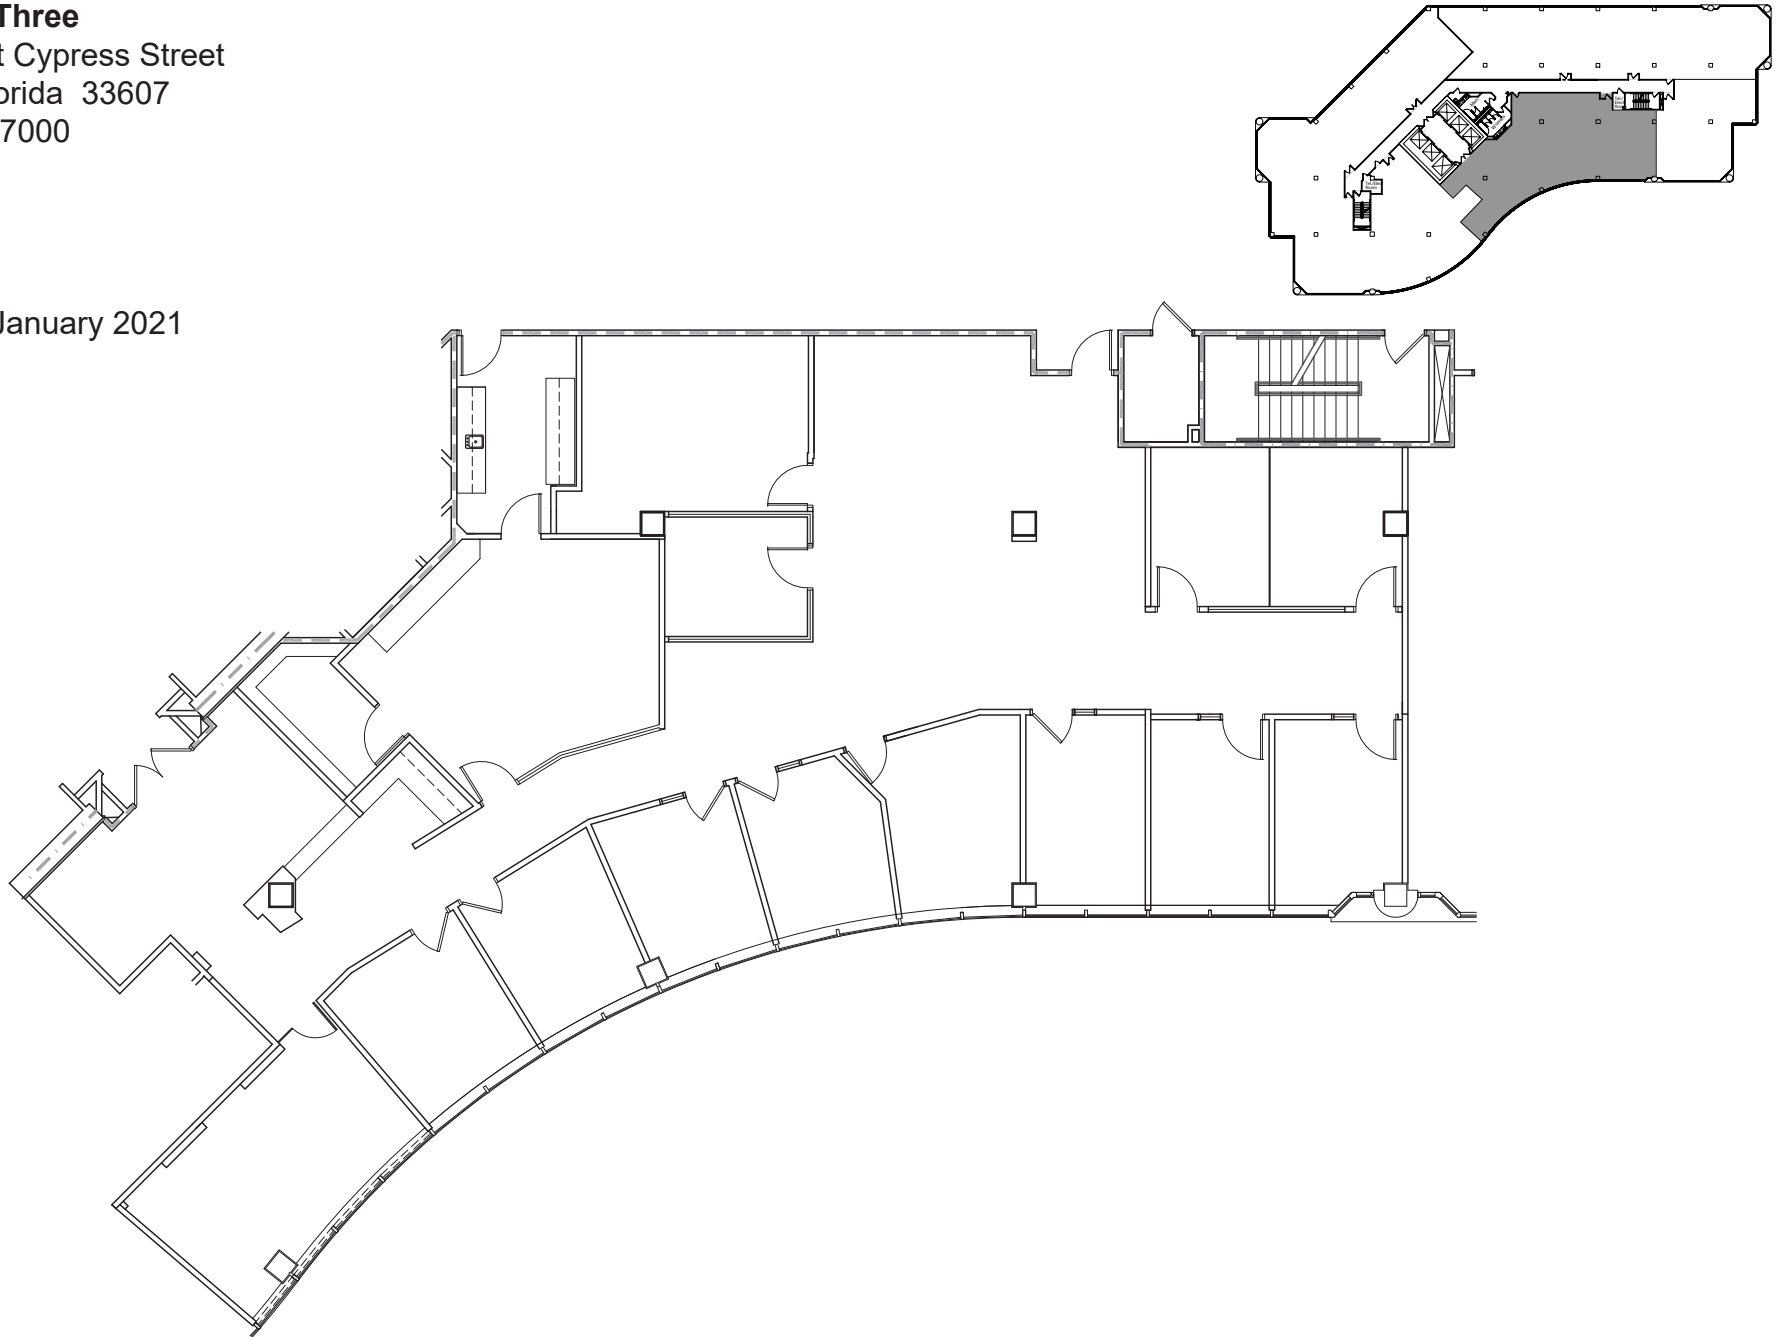

**Meridian Three**

4200 West Cypress Street  
Tampa, Florida 33607  
(813) 876-7000

Suite 450  
4,767 SF

Available January 2021

Disclaimer: The above floor plan is not to scale.  
The available space shown is believed to be correct but is subject to change.