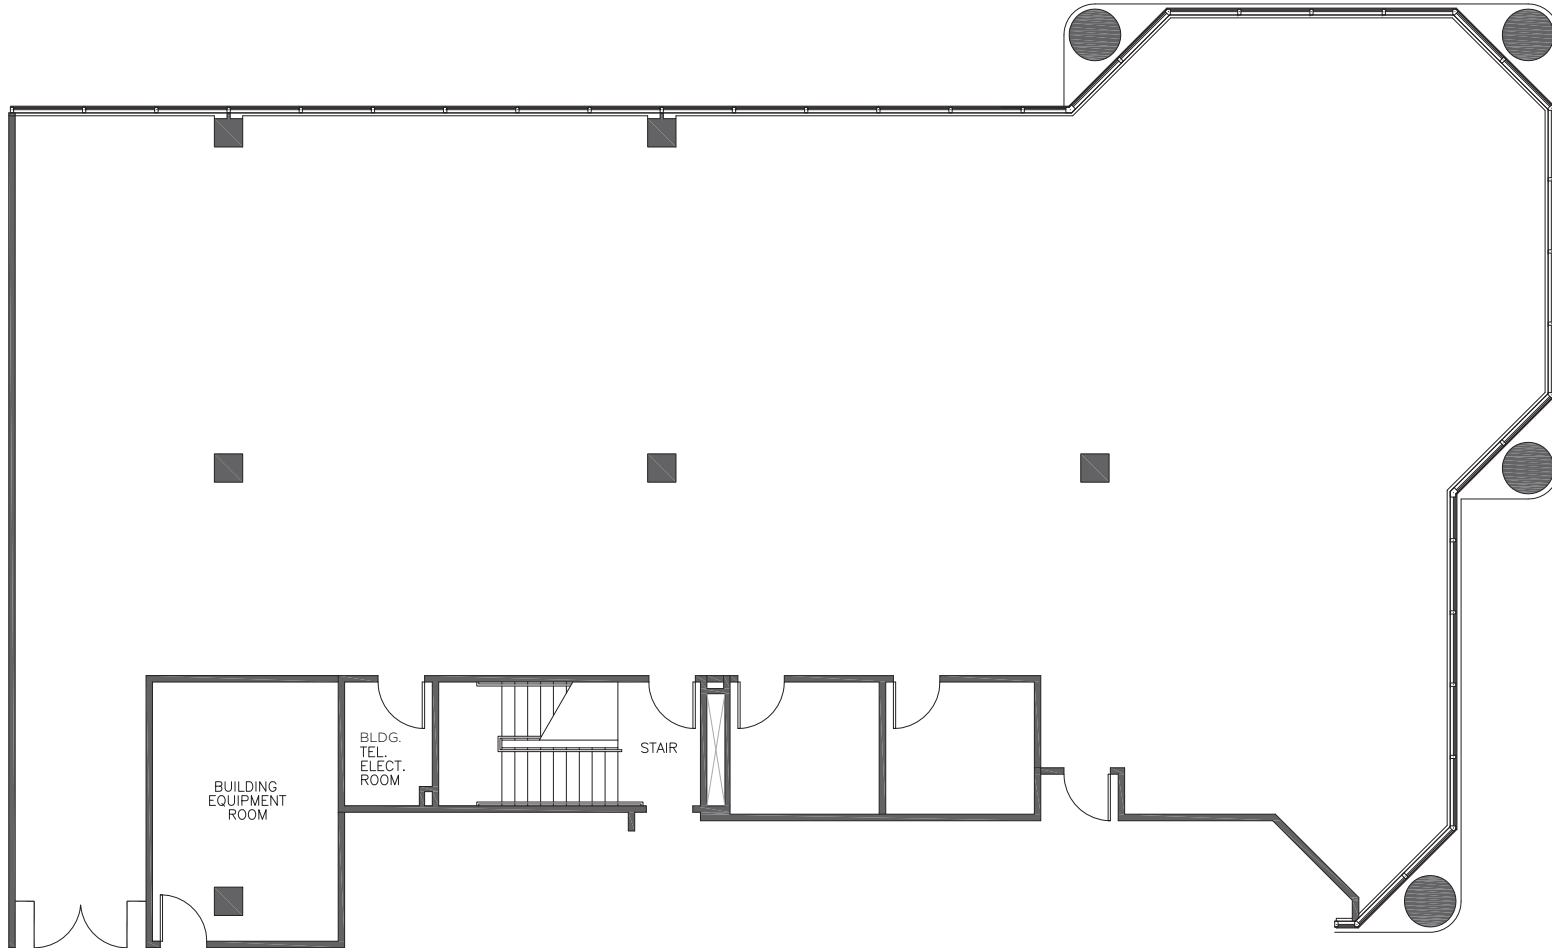

Meridian Three

4200 West Cypress Street
Tampa, Florida 33607
(813) 876-7000

Suite 130
4,968 SF

Disclaimer: The above floor plan is not to scale.
The available space shown is believed to be correct but is subject to change.