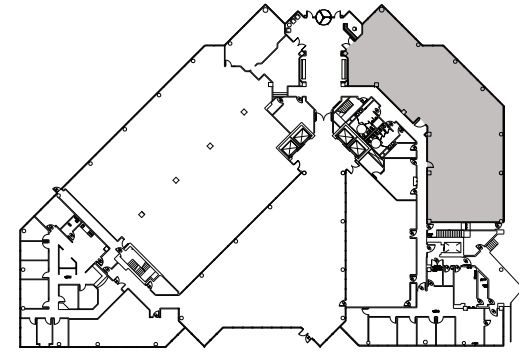

LakePointe One
at Tampa Bay Park
3109 West Dr. M.L. King Blvd.
Tampa, Florida 33607
(813) 876-7000

Suite 150
5,434 SF

Disclaimer: The above floor plan is not to scale.
The available space shown is believed to be correct but is subject to change.