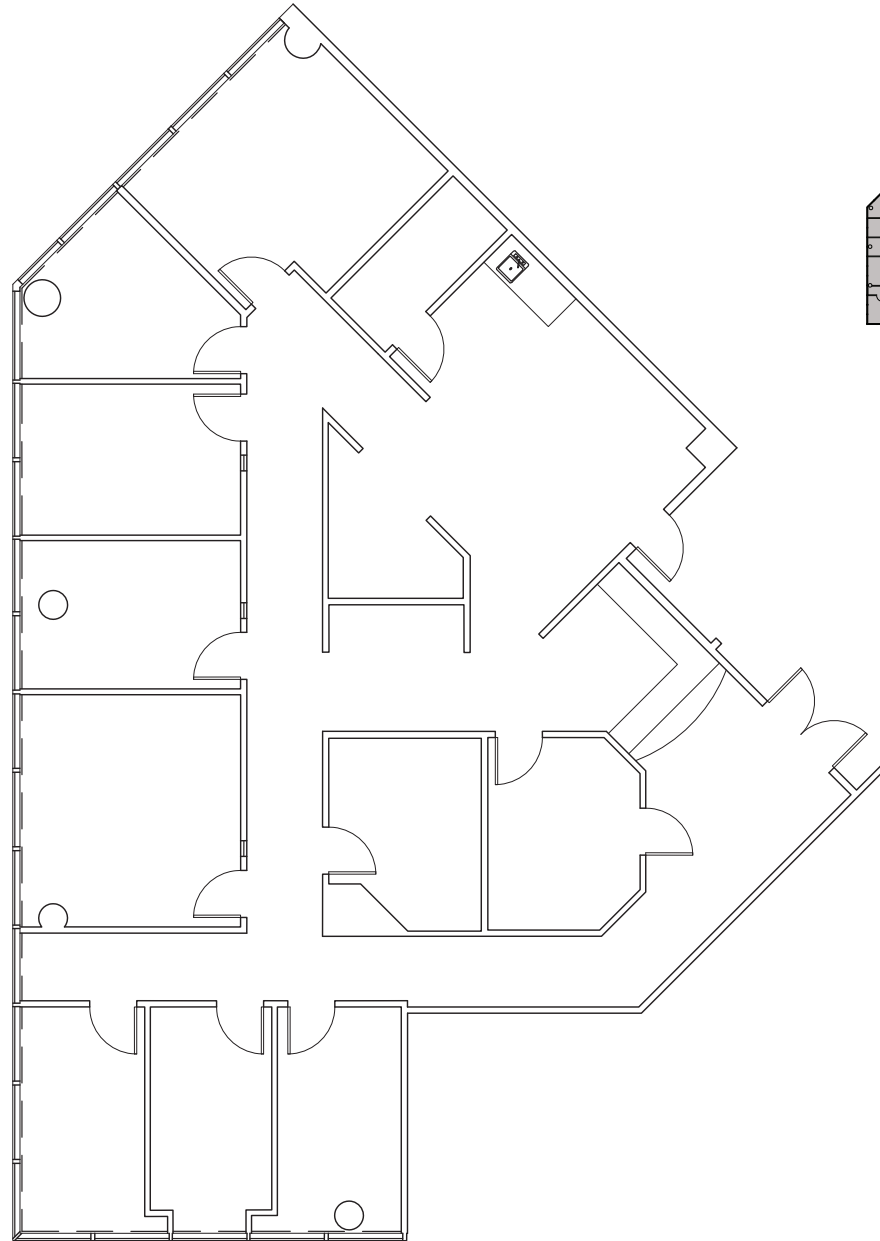

LakePointe One
at Tampa Bay Park
3109 West Dr. M.L. King
Blvd. Tampa, Florida 33607
(813) 876-7000

Suite 121
3,118 SF

Disclaimer: The above floor plan is not to scale.
The available space shown is believed to be correct but is subject to change.