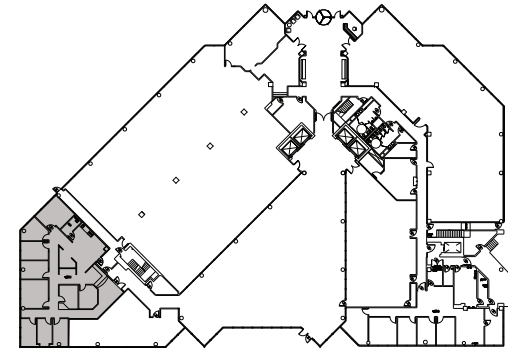

LakePointe One
at Tampa Bay Park
3109 West Dr. M.L. King
Blvd. Tampa, Florida 33607
(813) 876-7000

Suite 121
3,118 SF

Disclaimer: The above floor plan is not to scale.
The available space shown is believed to be correct but is subject to change.