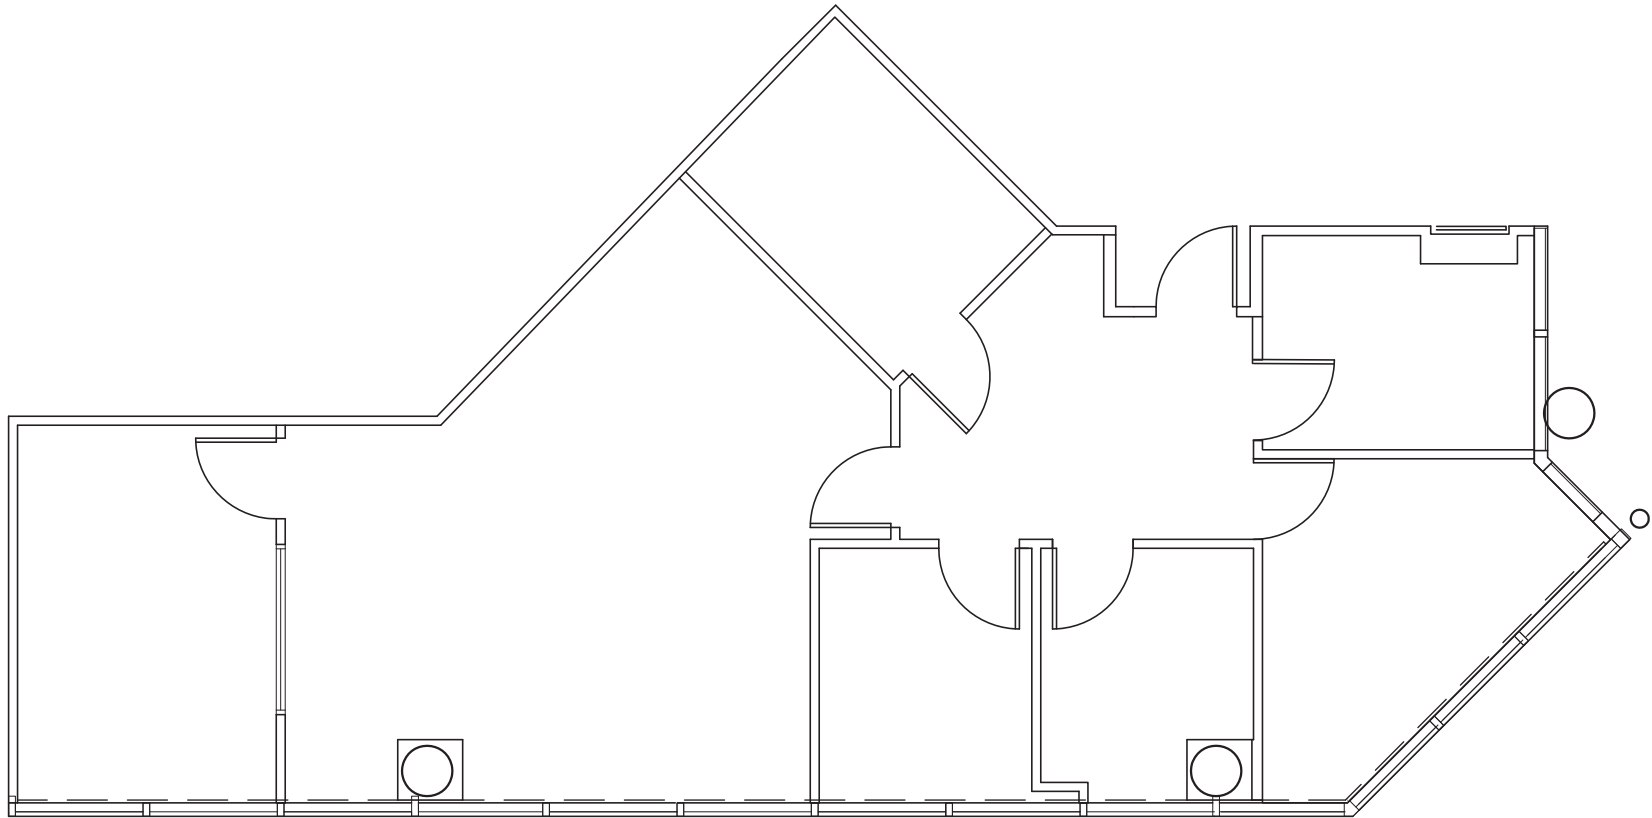

**LakePointe One**

**at Tampa Bay Park**

3109 West Dr. M.L. King Blvd.

Tampa, Florida 33607

(813) 876-7000

Suite 111

1,430 SF

Disclaimer: The above floor plan is not to scale.  
The available space shown is believed to be correct but is subject to change.