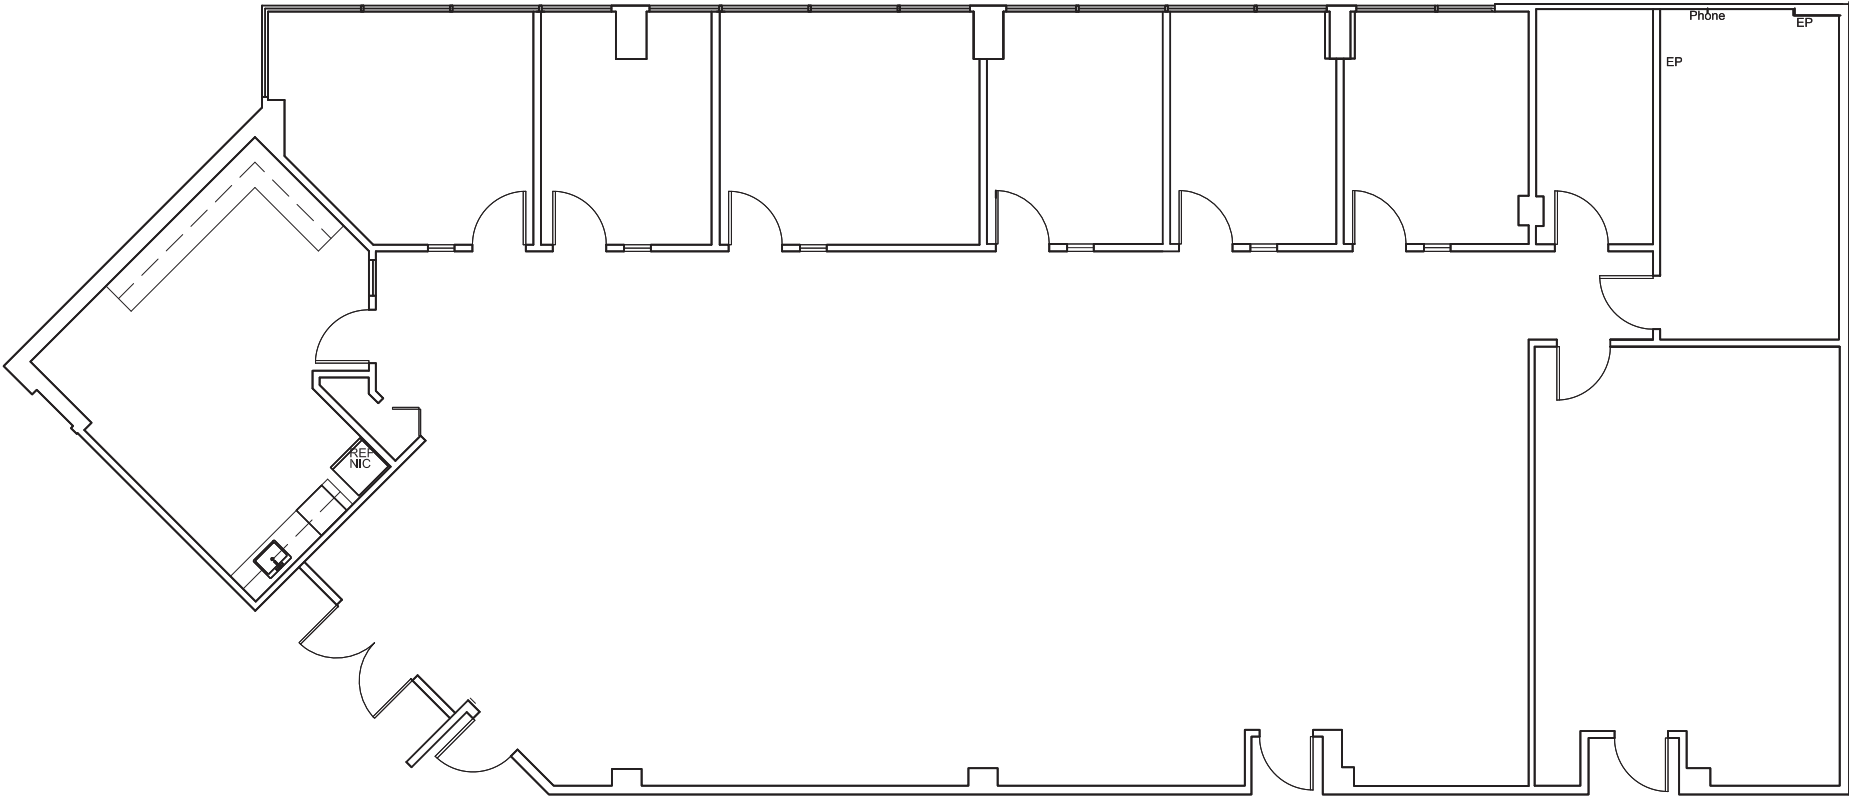

Horizon
at Tampa Bay Park
4511 North Himes Avenue
Tampa, Florida 33614
(813) 876-7000

Suite 245
4,526 SF

Disclaimer: The above floor plan is not to scale.
The available space shown is believed to be correct but is subject to change.