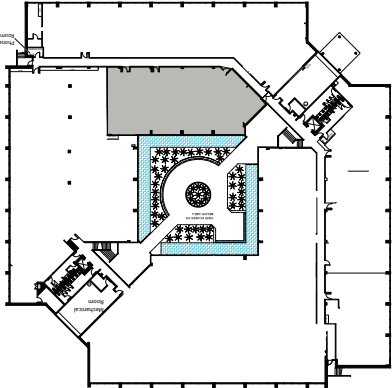

Horizon
at Tampa Bay Park
4511 North Himes Avenue
Tampa, Florida 33614
(813) 876-7000

Suite 245
4,526 SF

Disclaimer: The above floor plan is not to scale.
The available space shown is believed to be correct but is subject to change.