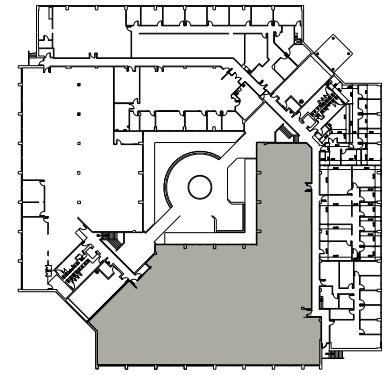

**Horizon**  
**at Tampa Bay Park 4511**  
North Himes Avenue  
Tampa, Florida 33614  
(813) 876-7000

Suite 200  
15,706 SF

Disclaimer: The above floor plan is not to scale.  
The available space shown is believed to be correct but is subject to change.