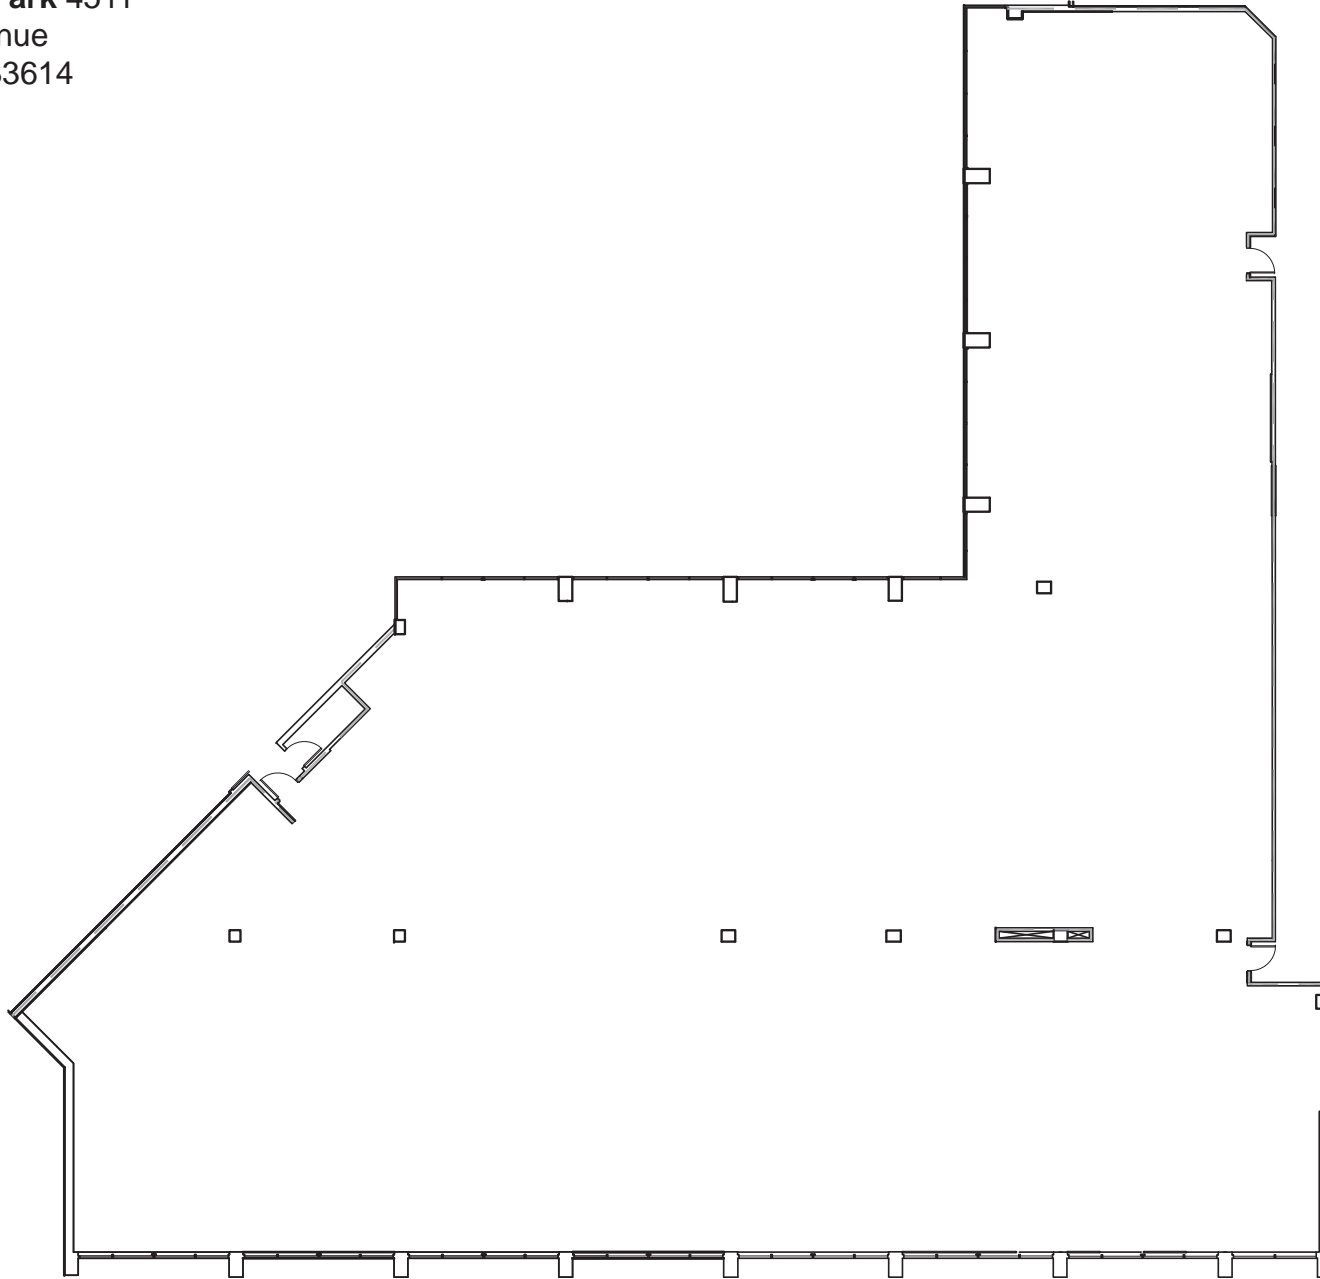

**Horizon**  
**at Tampa Bay Park 4511**  
North Himes Avenue  
Tampa, Florida 33614  
(813) 876-7000

Suite 200  
15,706 SF

Disclaimer: The above floor plan is not to scale.  
The available space shown is believed to be correct but is subject to change.