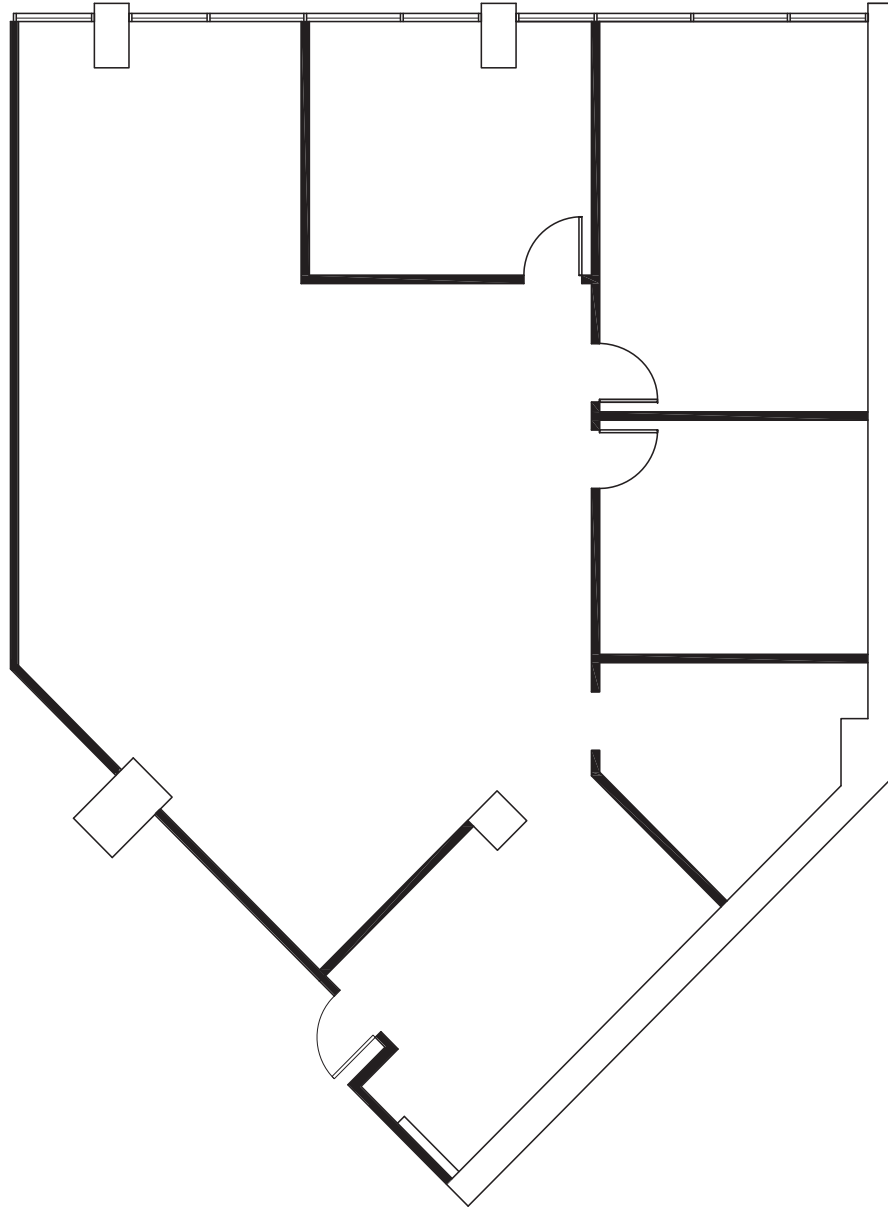

Horizon

at Tampa Bay Park
4511 North Himes Avenue
Tampa, Florida 33614
(813) 876-7000

Suite 125
2,377 rsf

Available January 2021

Disclaimer: The above floor plan is not to scale.
The available space shown is believed to be correct but is subject to change.