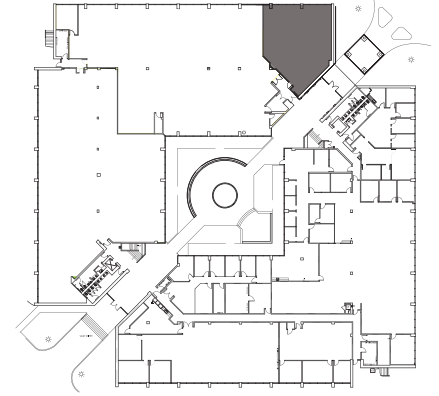

Horizon

at Tampa Bay Park
4511 North Himes Avenue
Tampa, Florida 33614
(813) 876-7000

Suite 125
2,377 rsf

Available January 2021

Disclaimer: The above floor plan is not to scale.
The available space shown is believed to be correct but is subject to change.