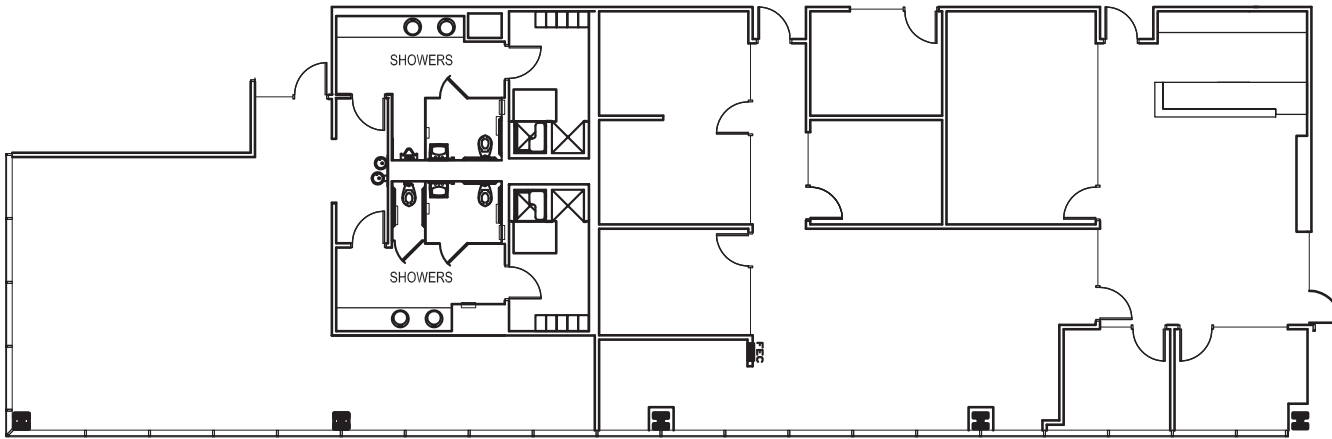

# HIGHWOODS PRESERVE V

18205 Crane Nest Drive | Tampa

Suite 150 | 6,287 SF

*furniture available*

Disclaimer: The above floor plan is not to scale.  
The available space shown is believed to be correct but is subject to change.