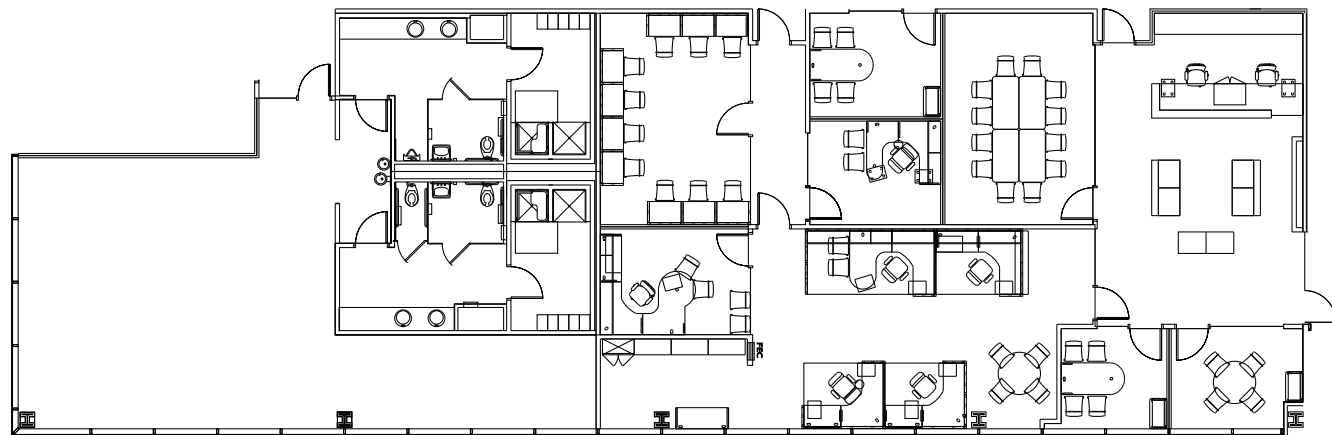

# HIGHWOODS PRESERVE V

18205 Crane Nest Drive | Tampa

Suite 150 | 6,287 SF

*furniture available*

Disclaimer: The above floor plan is not to scale.  
The available space shown is believed to be correct but is subject to change.