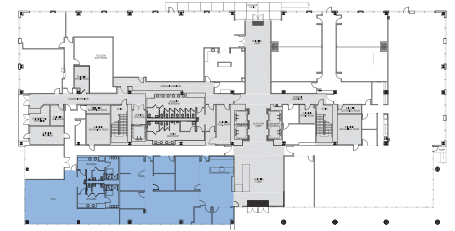

# HIGHWOODS PRESERVE V

18205 Crane Nest Drive | Tampa

Suite 150 | 6,287 SF

*furniture available*

Disclaimer: The above floor plan is not to scale.  
The available space shown is believed to be correct but is subject to change.