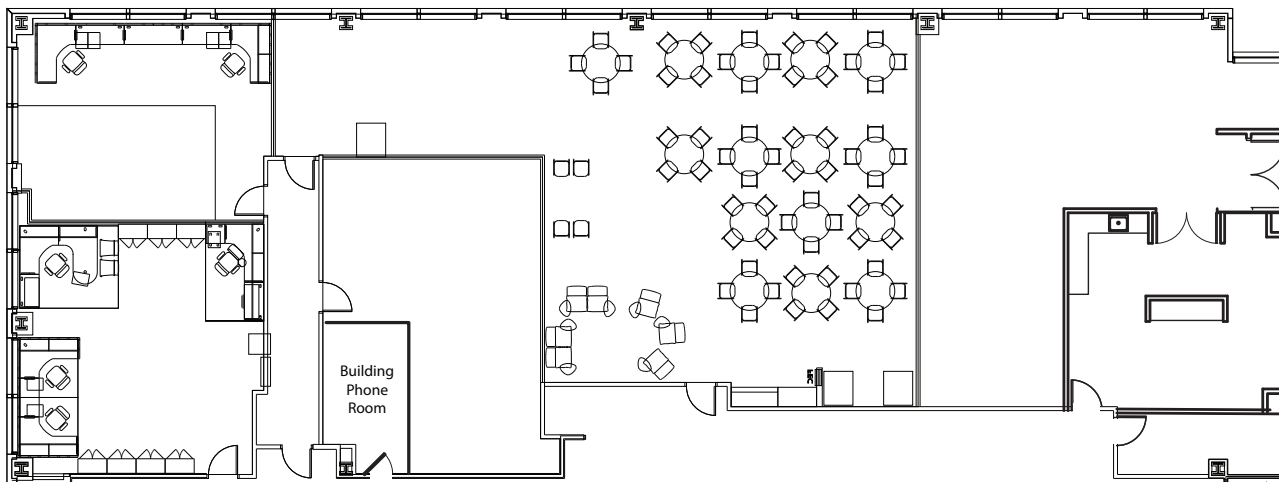

HIGHWOODS PRESERVE V

18205 Crane Nest Drive | Tampa

Suite 125 | 6,464 SF

furniture available

Disclaimer: The above floor plan is not to scale.
The available space shown is believed to be correct but is subject to change.