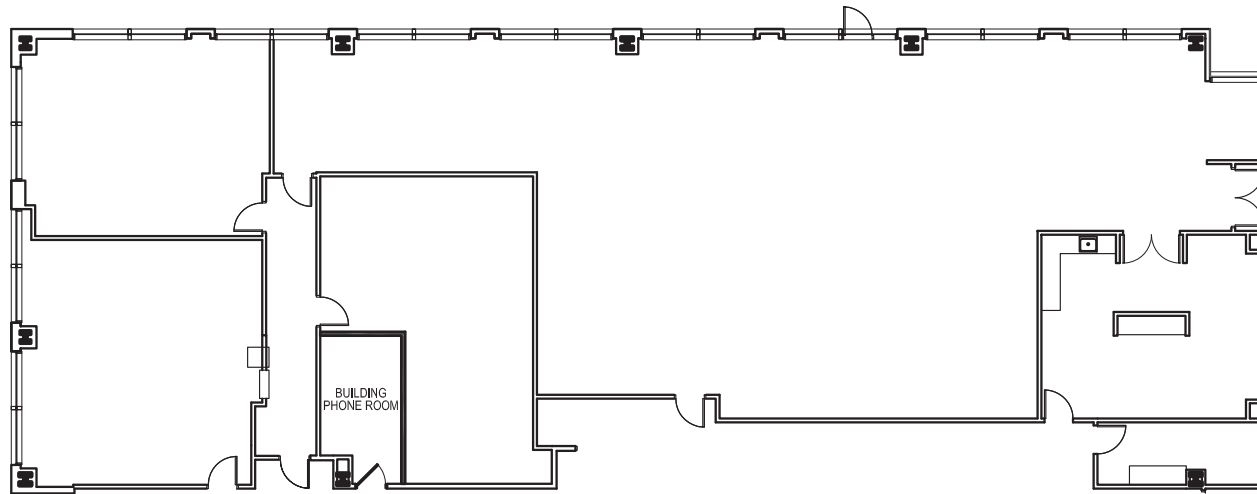

HIGHWOODS PRESERVE V

18205 Crane Nest Drive | Tampa

Suite 125 | 6,464 SF

furniture available

Disclaimer: The above floor plan is not to scale.
The available space shown is believed to be correct but is subject to change.