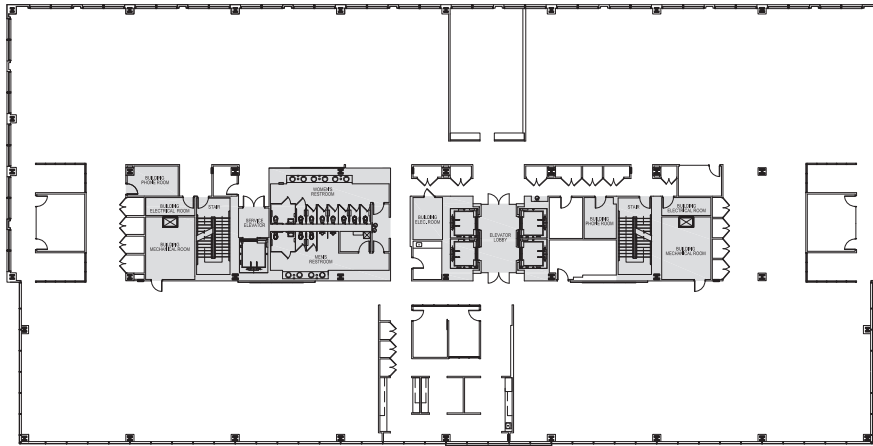

HIGHWOODS PRESERVE V

18205 Crane Nest Drive | Tampa

Second Floor | 29,974 SF

furniture available

Disclaimer: The above floor plan is not to scale.
The available space shown is believed to be correct but is subject to change.