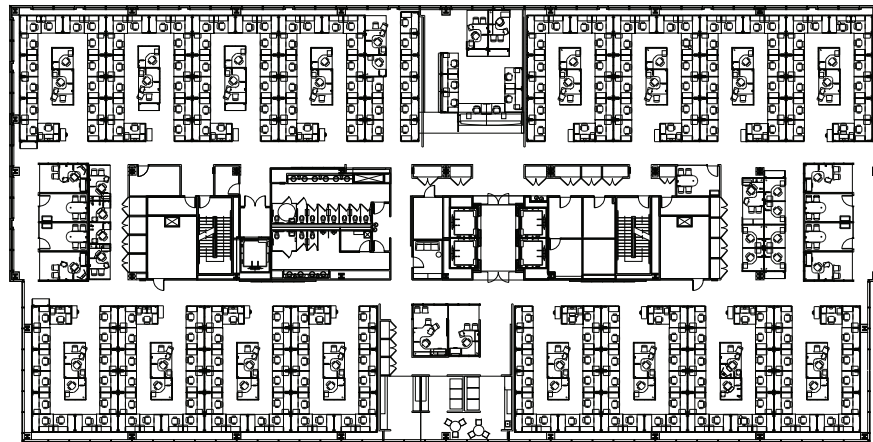

HIGHWOODS PRESERVE V

18205 Crane Nest Drive | Tampa

Second Floor | 29,974 SF

furniture available

Disclaimer: The above floor plan is not to scale.
The available space shown is believed to be correct but is subject to change.