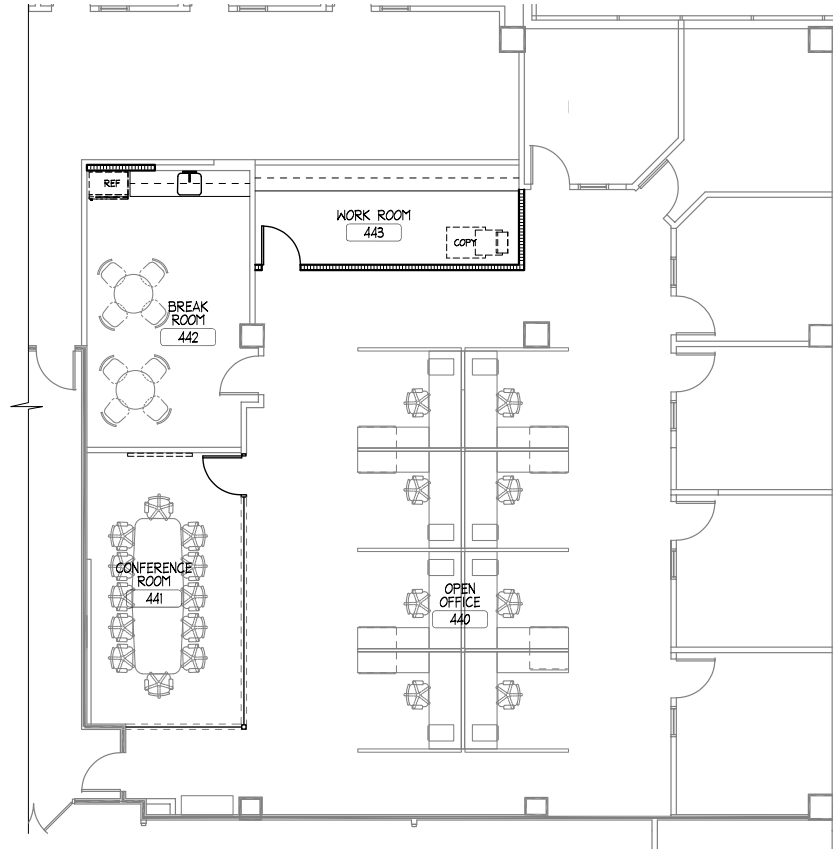

# HARPETH ON THE GREEN II

109 Westpark Dr. | Brentwood, TN

Suite 440 | 3,717 RSF

Disclaimer: The above floor plans are not to scale. The available space shown is believed to be correct but is subject to change.