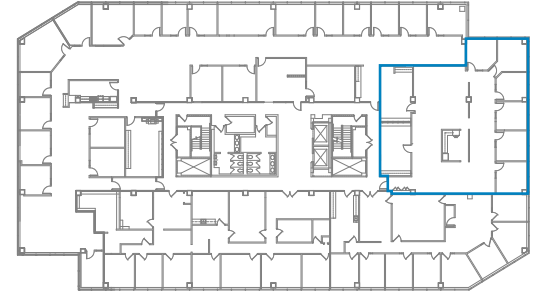

# HARPETH ON THE GREEN II

109 Westpark Dr. | Brentwood, TN

Suite 440 | 3,717 RSF

Disclaimer: The above floor plans are not to scale. The available space shown is believed to be correct but is subject to change.