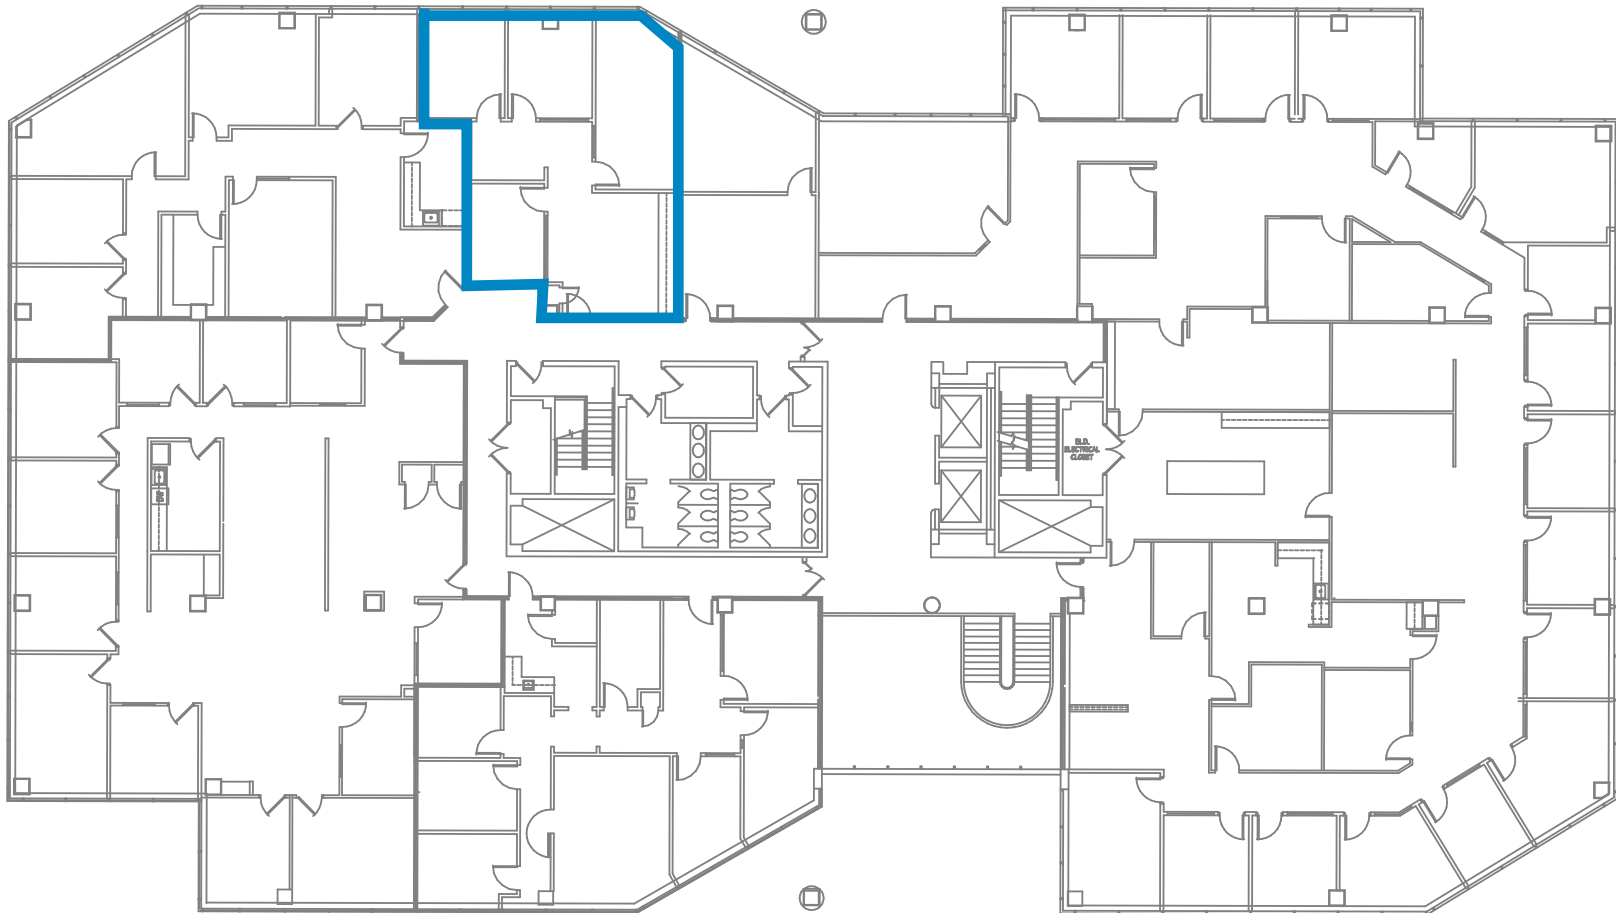

Harpeth On The Green II

109 Westpark Drive
Brentwood, TN 37027
(615) 320-5566

Suite 230
1,235 - rsf

Disclaimer: The above floor plans are not to scale.
The available space shown is believed to be correct but is subject to change.