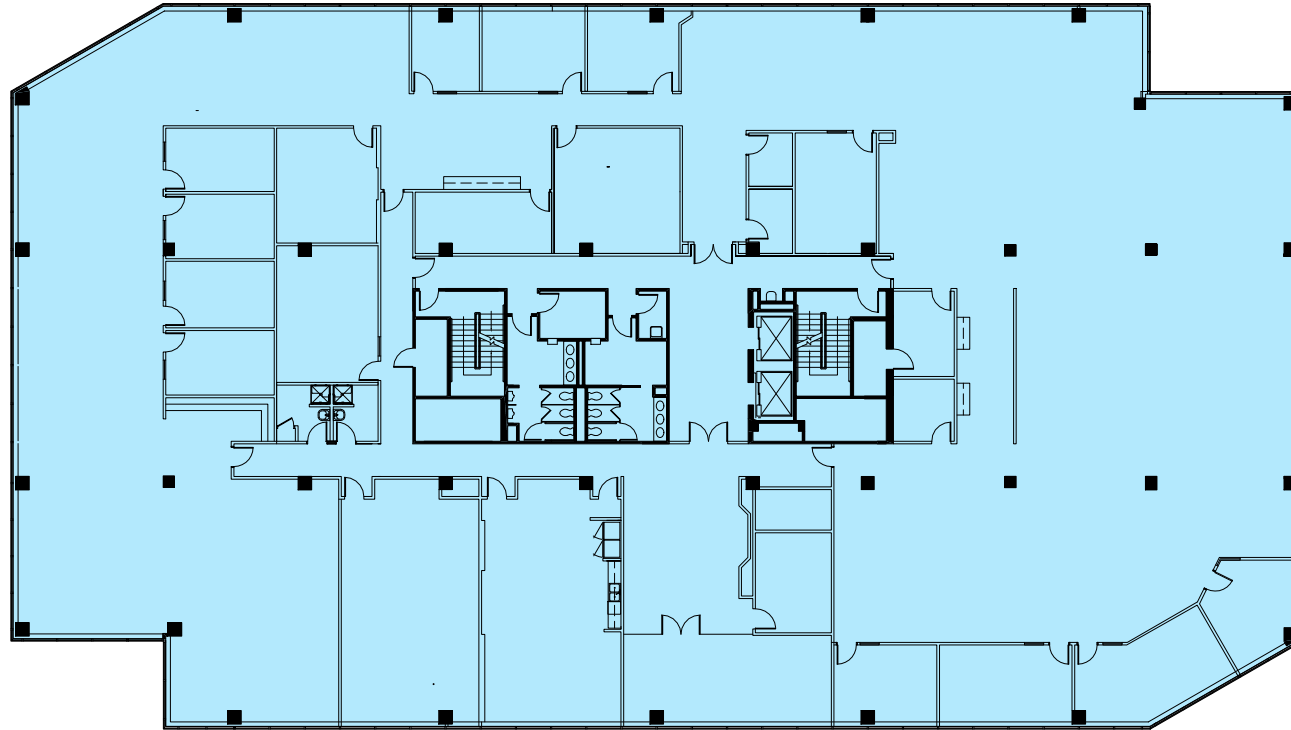

Harpeth On The Green III

105 Westwood Place
Brentwood, TN 37027
(615) 320-5566

Suite 300
22,040 RSF

MINIMUM DIVISIBLE (10,435 - 22,040 RSF)

Disclaimer: The above floor plans are not to scale. The available space shown is believed to be correct but is subject to change.