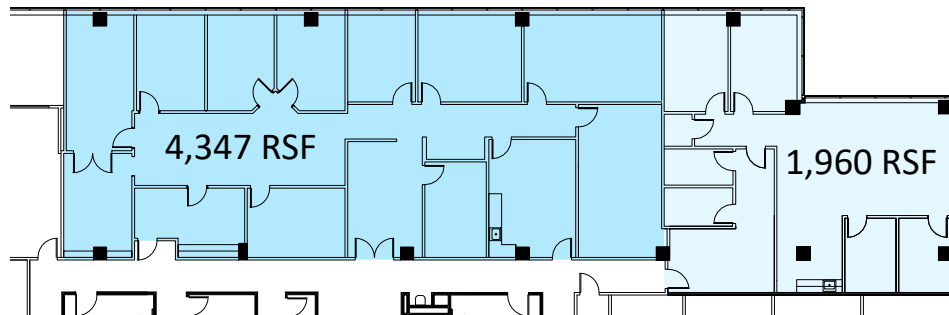

Harpeth On The Green III

105 Westwood Place
Brentwood, TN 37027
(615) 320-5566

Suite 430
6,307 RSF

MINIMUM DIVISIBLE (1,960 - 6,307 RSF)

Disclaimer: The above floor plans are not to scale. The available space shown is believed to be correct but is subject to change.