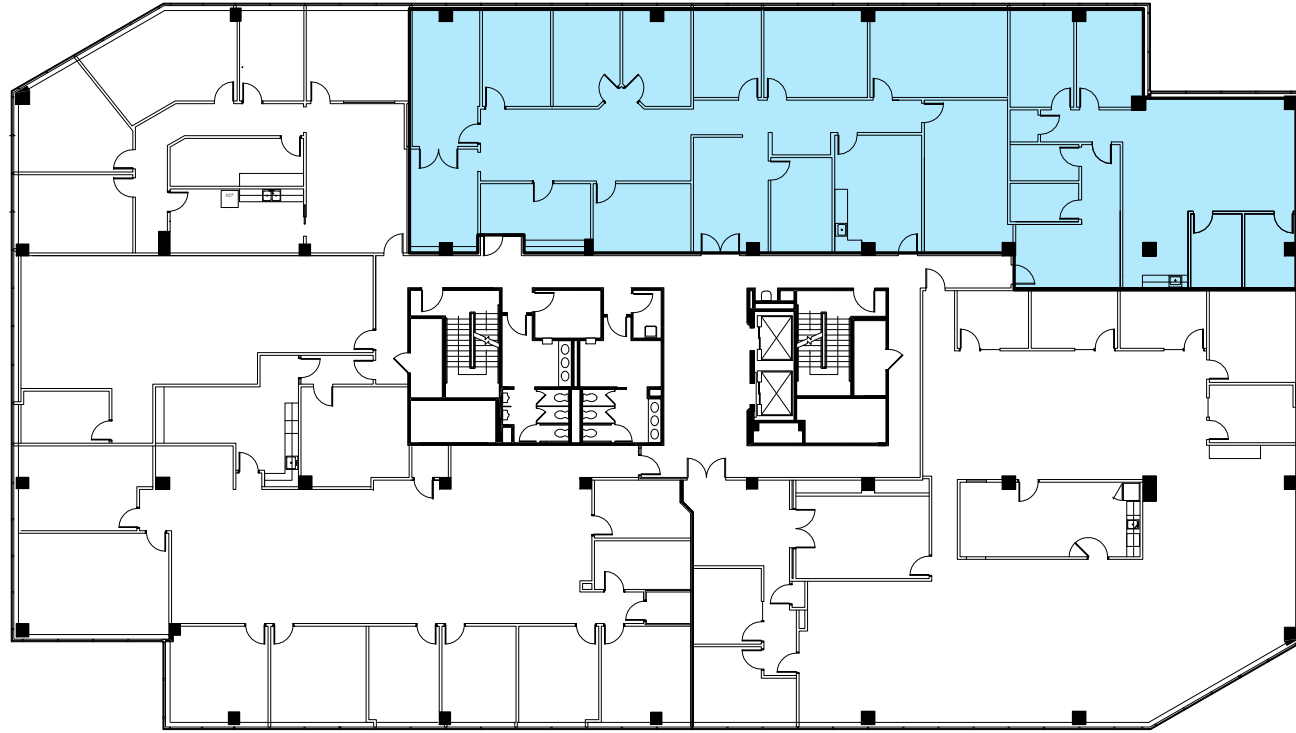

Harpeth On The Green III

105 Westwood Place
Brentwood, TN 37027
(615) 320-5566

Suite 430
6,307 RSF

MINIMUM DIVISIBLE (1,960 - 6,307 RSF)

Disclaimer: The above floor plans are not to scale. The available space shown is believed to be correct but is subject to change.