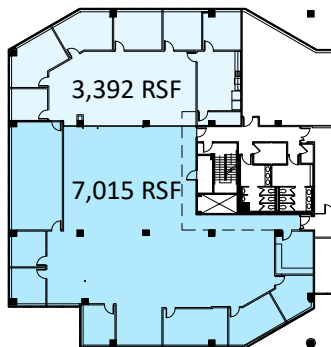

Harpeth On The Green III

105 Westwood Place
Brentwood, TN 37027
(615) 320-5566

Suite 250
10,407 RSF

MINIMUM DIVISIBLE (3,392 - 10,407 RSF)

Disclaimer: The above floor plans are not to scale. The available space shown is believed to be correct but is subject to change.