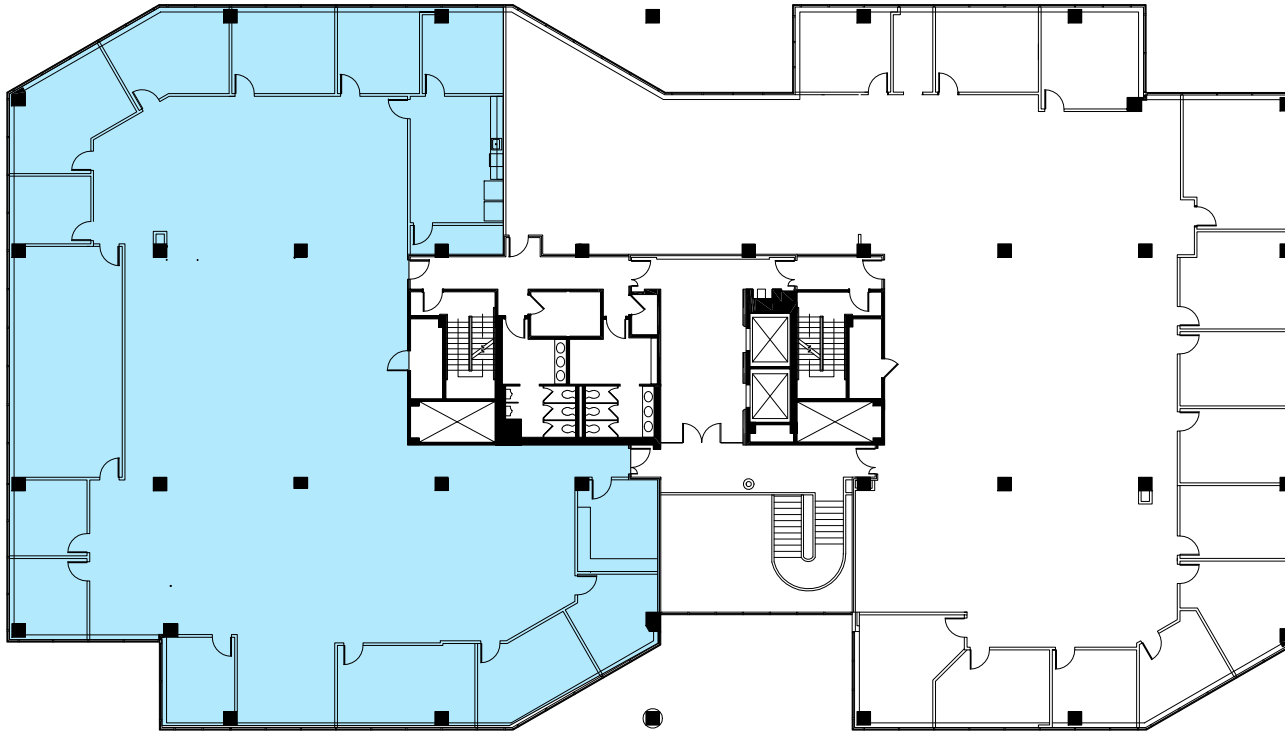

Harpeth On The Green III

105 Westwood Place
Brentwood, TN 37027
(615) 320-5566

Suite 250
10,407 RSF

MINIMUM DIVISIBLE (3,392 - 10,407 RSF)

Disclaimer: The above floor plans are not to scale. The available space shown is believed to be correct but is subject to change.