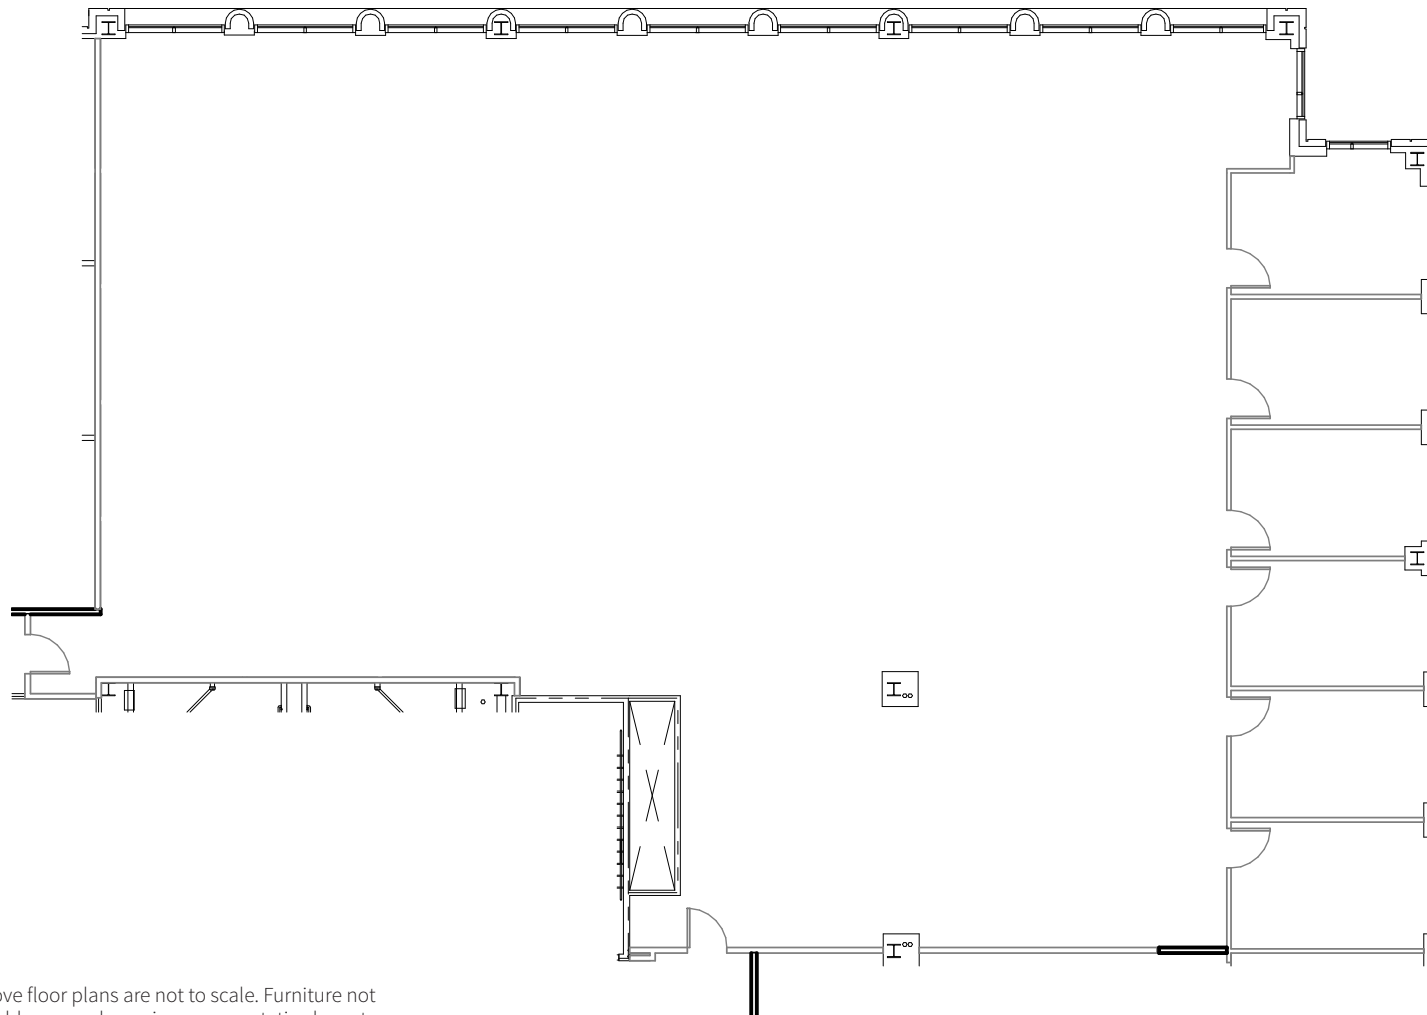

GLENLAKE ONE

4140 ParkLake Avenue | Raleigh

Suite 625 | 6,978 RSF

Disclaimer: The above floor plans are not to scale. Furniture not included. The available space shown is a representative layout.

JOHN HOGAN | 919-875-6617
JOHN.HOGAN@HIGHWOODS.COM