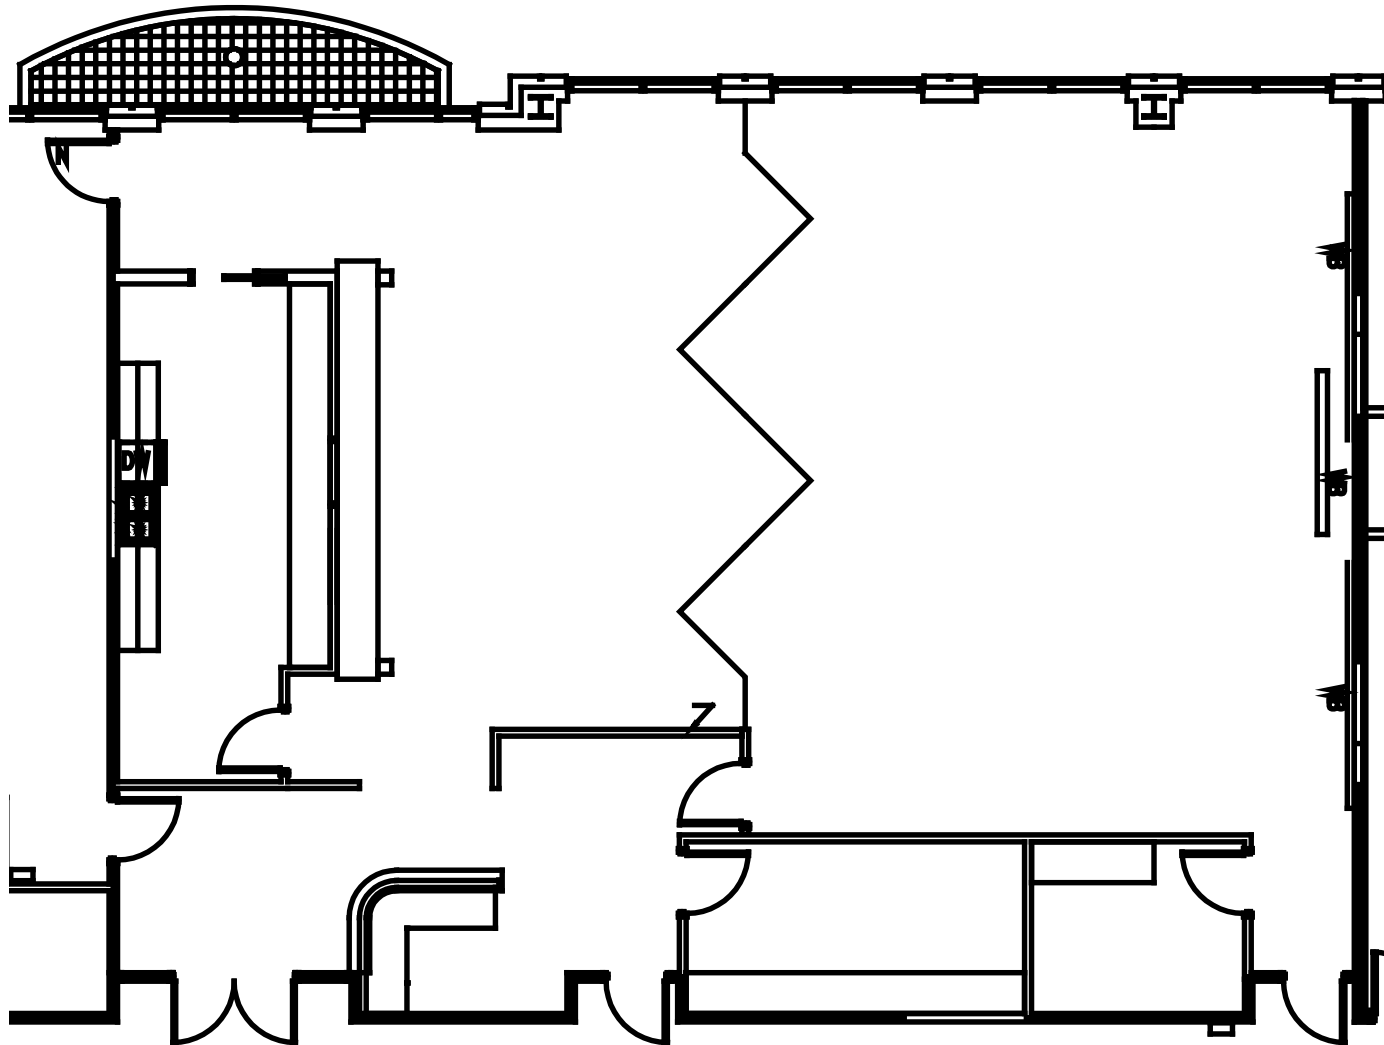

GLENLAKE ONE

4140 ParkLake Avenue | Raleigh

Suite 515 | 2,925 RSF

Disclaimer: The above floor plans are not to scale. The available space shown is a representative layout.

JOHN HOGAN | 919-875-6617
JOHN.HOGAN@HIGHWOODS.COM