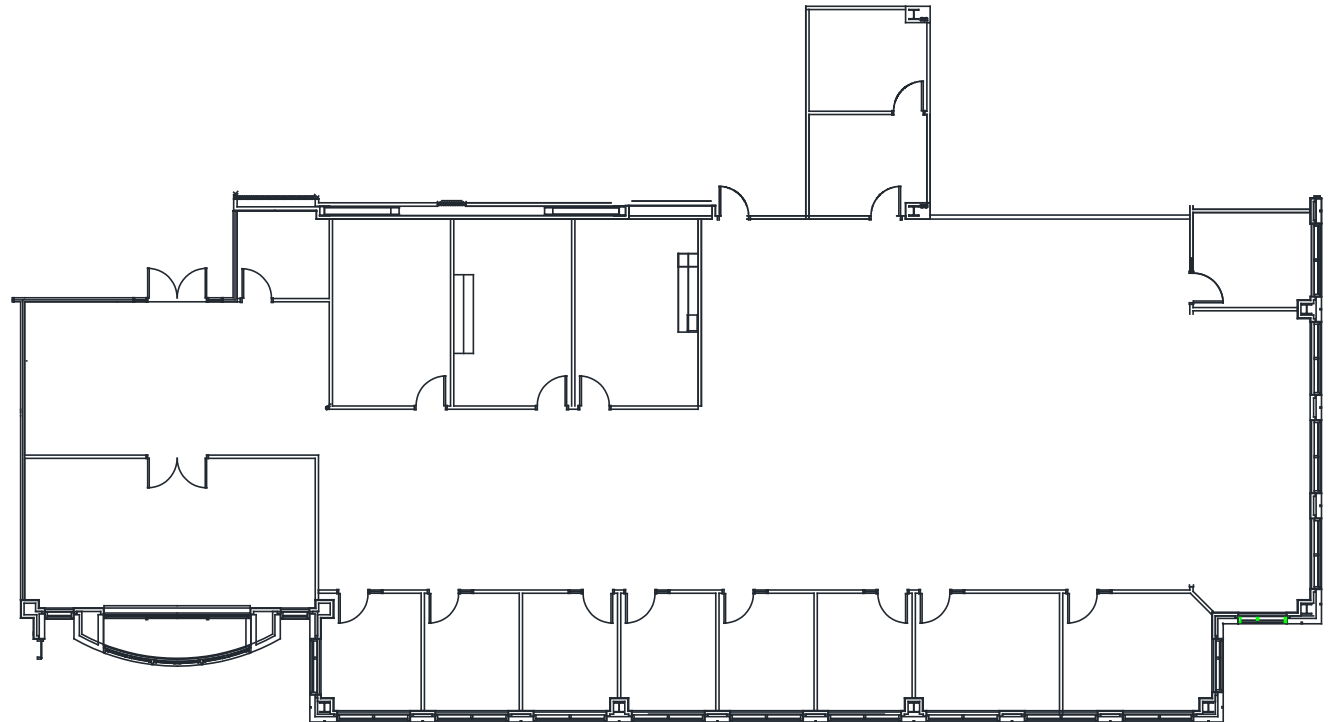

GlenLake Four

4141 ParkLake Avenue
Raleigh, NC 27612
(919) 872-4924

Suite 530
7,345 SF

Disclaimer: The above floor plans are not to scale.
The available space shown is believed to be correct but is subject to change.