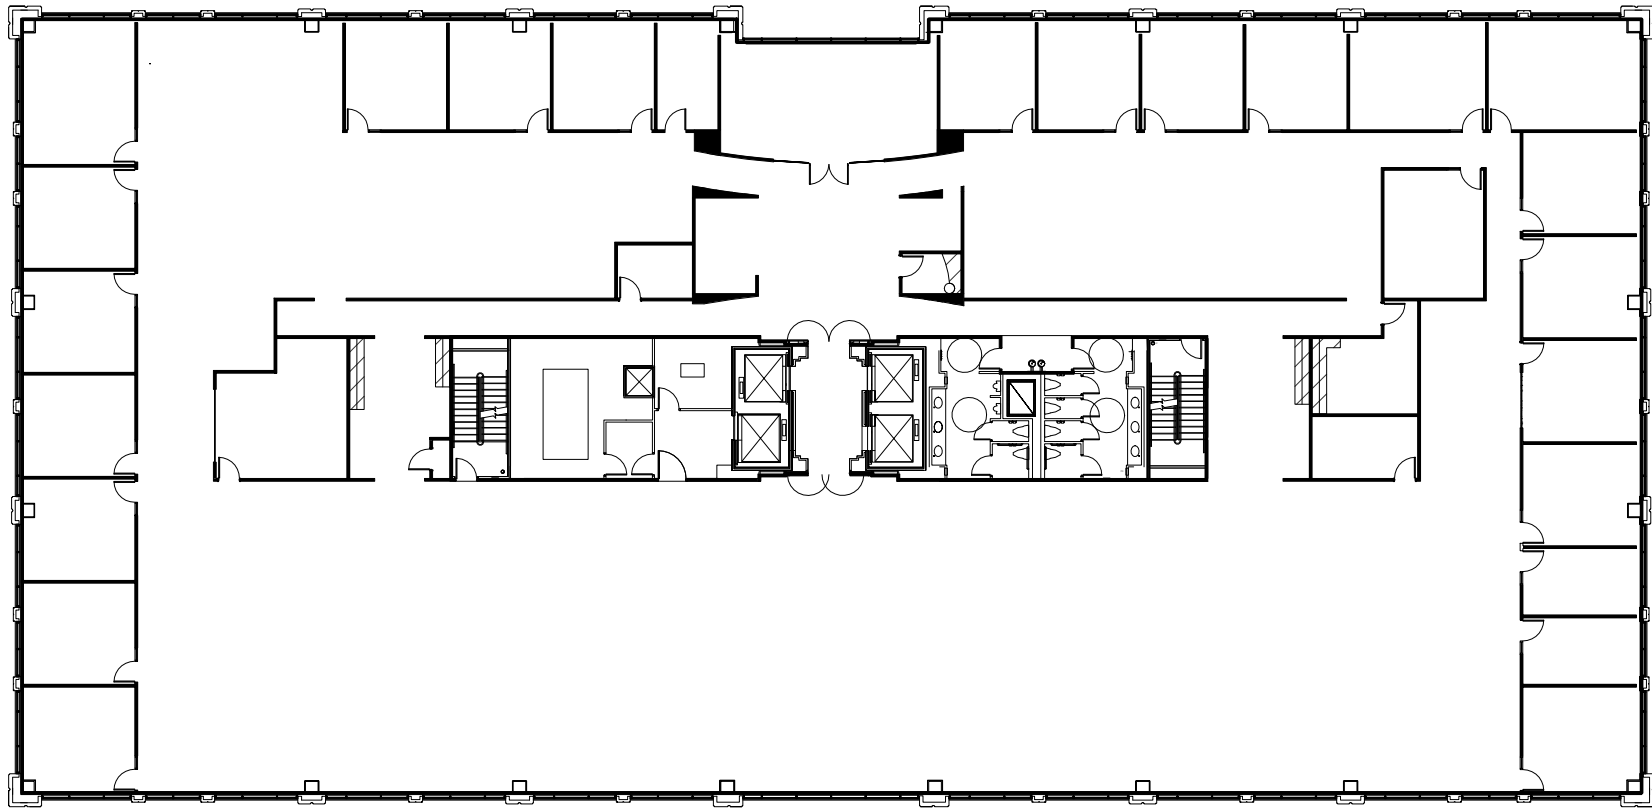

COOL SPRINGS II

730 Cool Springs Way | Franklin, TN 37067

Suite 600 | 30,544 RSF

MINIMUM DIVISIBLE (13,498 RSF - 30,544 RSF)

Disclaimer: The above floor plans are not to scale. The available space shown is believed to be correct but is subject to change.