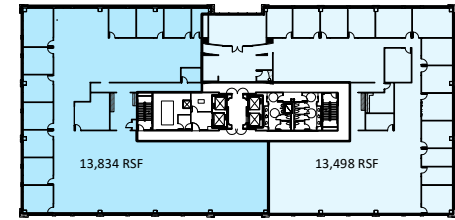

COOL SPRINGS II

730 Cool Springs Way | Franklin, TN 37067

Suite 600 | 30,544 RSF

MINIMUM DIVISIBLE (13,498 RSF - 30,544 RSF)

Disclaimer: The above floor plans are not to scale. The available space shown is believed to be correct but is subject to change.