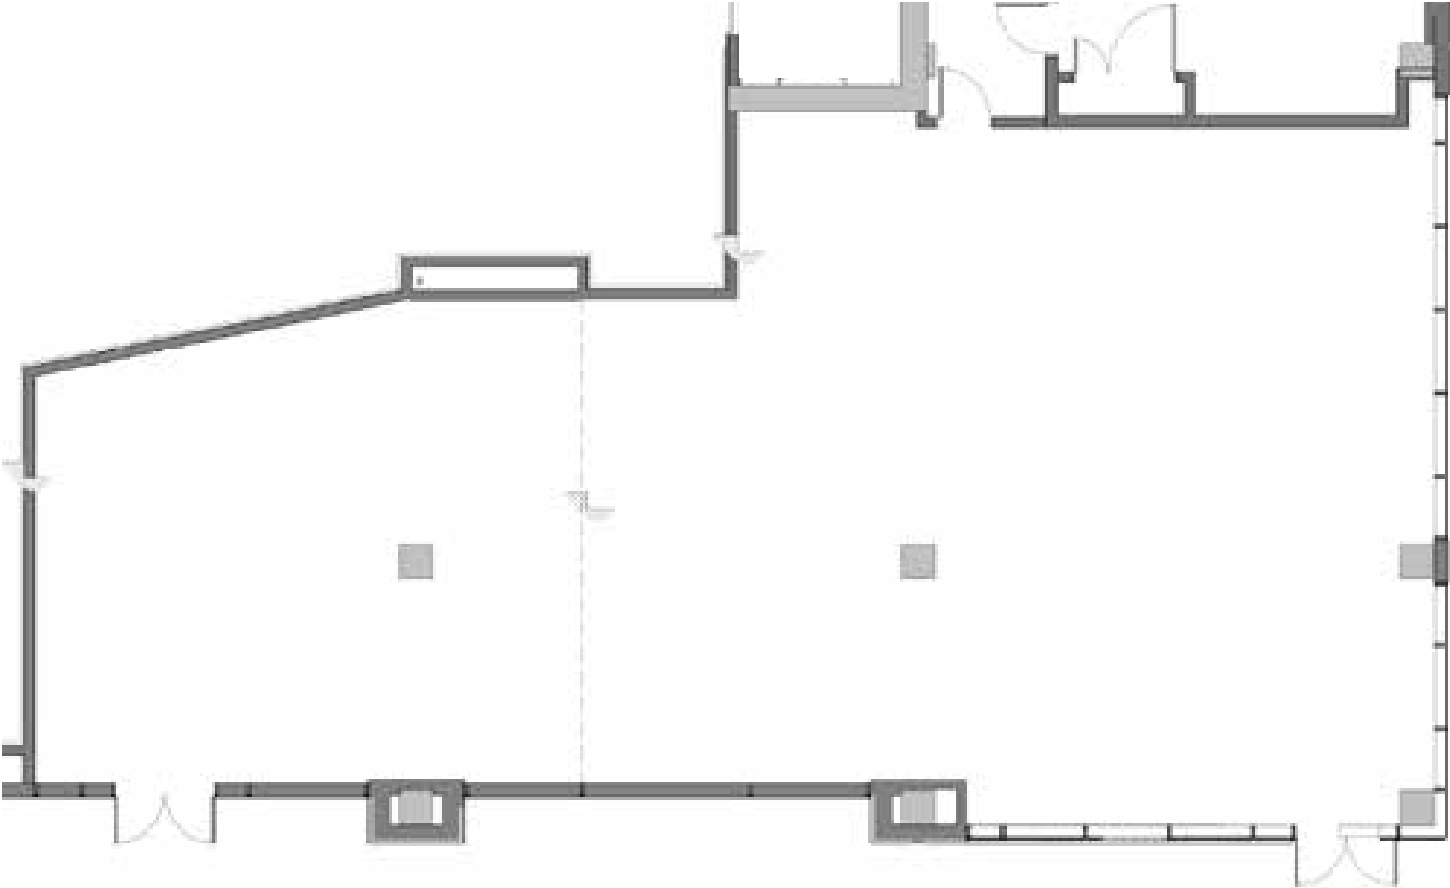

CHARTER SQUARE

555 Fayetteville Street | Raleigh

Suite 100 | 3,260 RSF

Disclaimer: The above floor plans are not to scale. Furniture not included. The available space shown is a representative layout.