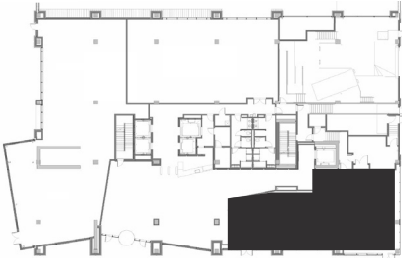

CHARTER SQUARE

555 Fayetteville Street | Raleigh

Suite 100 | 3,260 RSF

Disclaimer: The above floor plans are not to scale. Furniture not included. The available space shown is a representative layout.