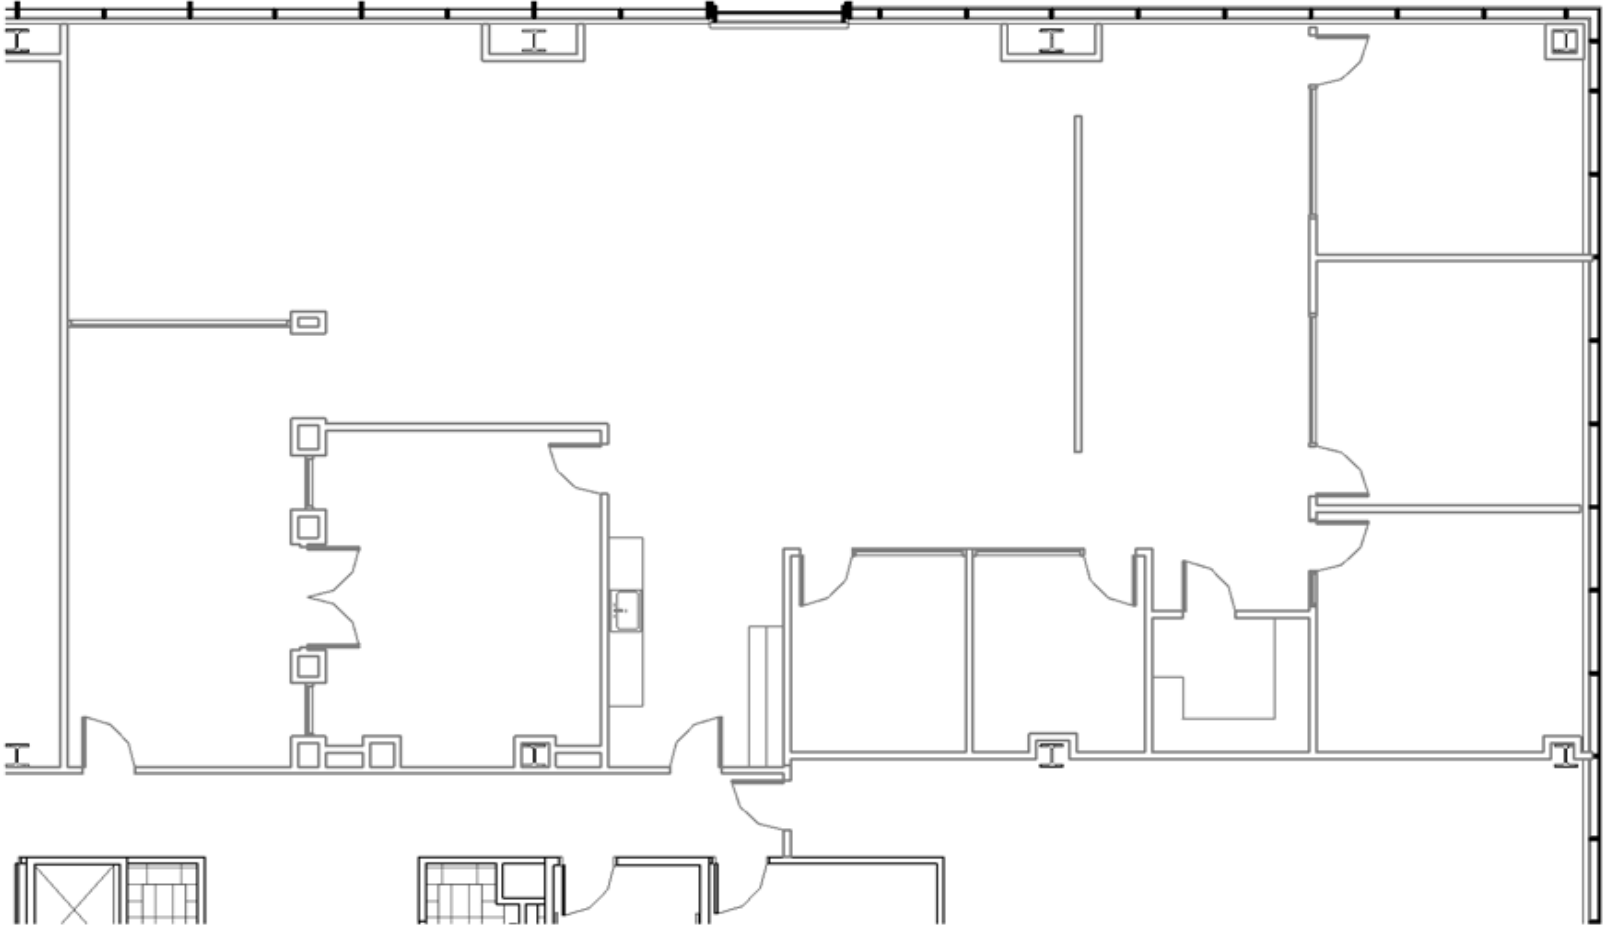

Charter Square

555 Wilmington Street
Raleigh, NC 27601
(919) 872-4924

Suite 210
4,725 SF

Disclaimer: The above floor plans are not to scale.
The available space shown is believed to be correct but is subject to change.