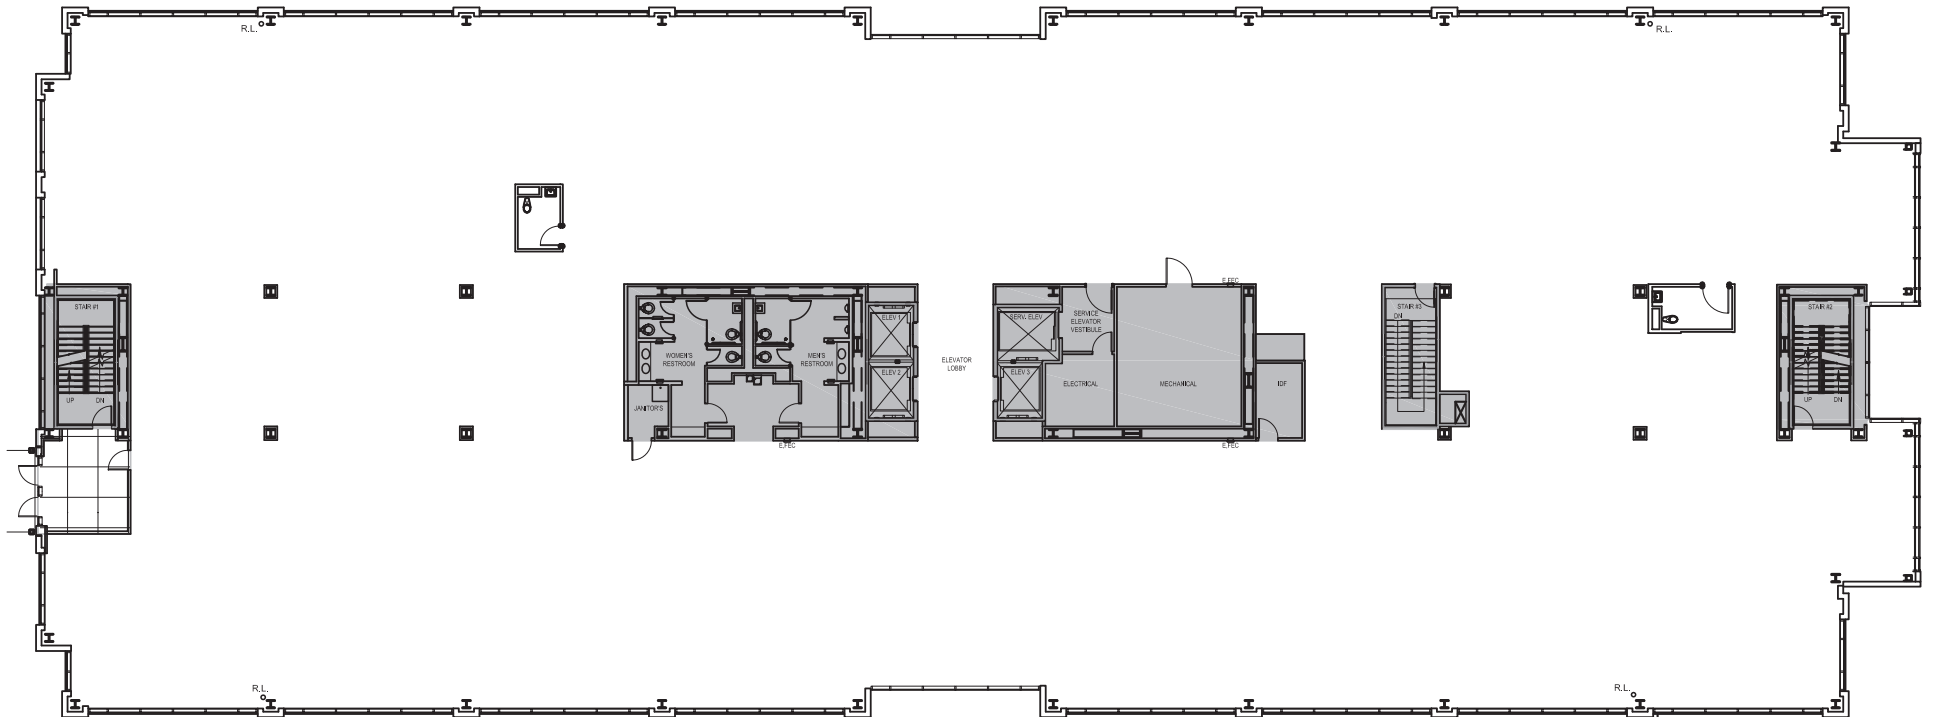

# AVION

5332 Avion Park Drive | Tampa

Suite 300 | 29,899 SF

Disclaimer: The above floor plan is not to scale.  
The available space shown is believed to be correct but is subject to change.

813-876-7000