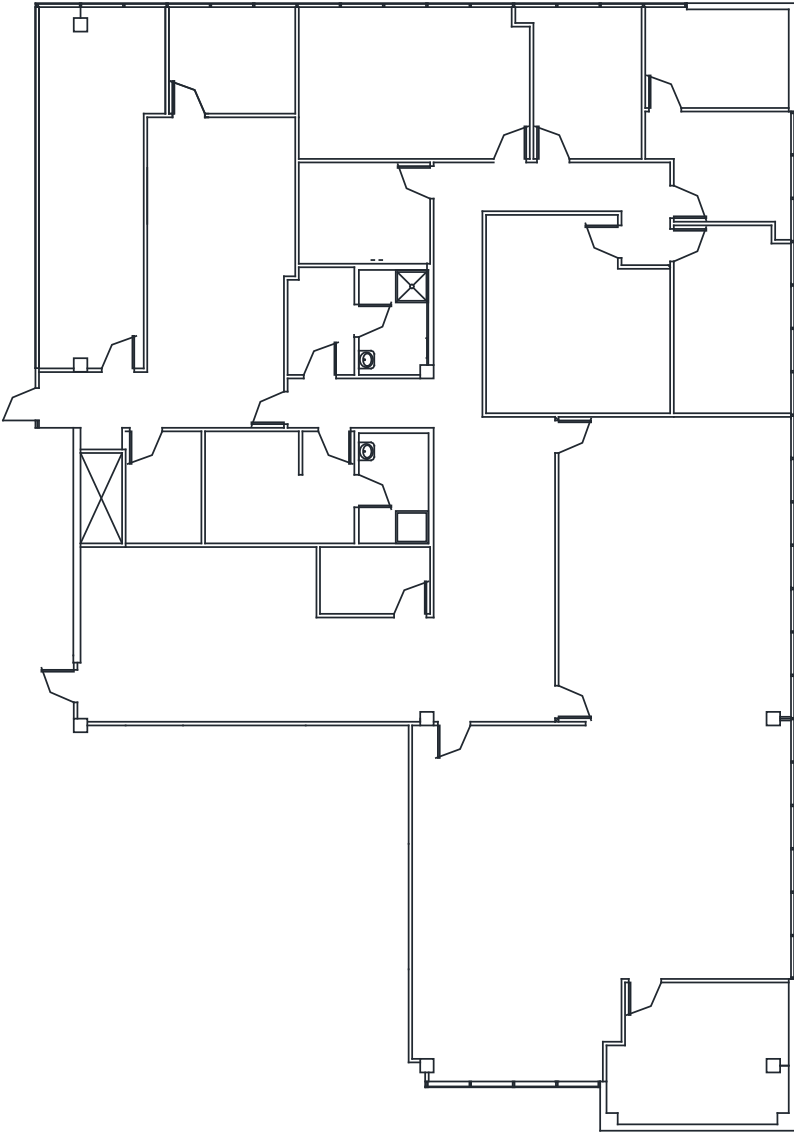

5000 FALLS OF NEUSE

5000 Falls of Neuse Road | Raleigh

Suite 402 | 6,460 RSF

Disclaimer: The above floor plans are not to scale. Furniture not included. The available space shown is a representative layout.