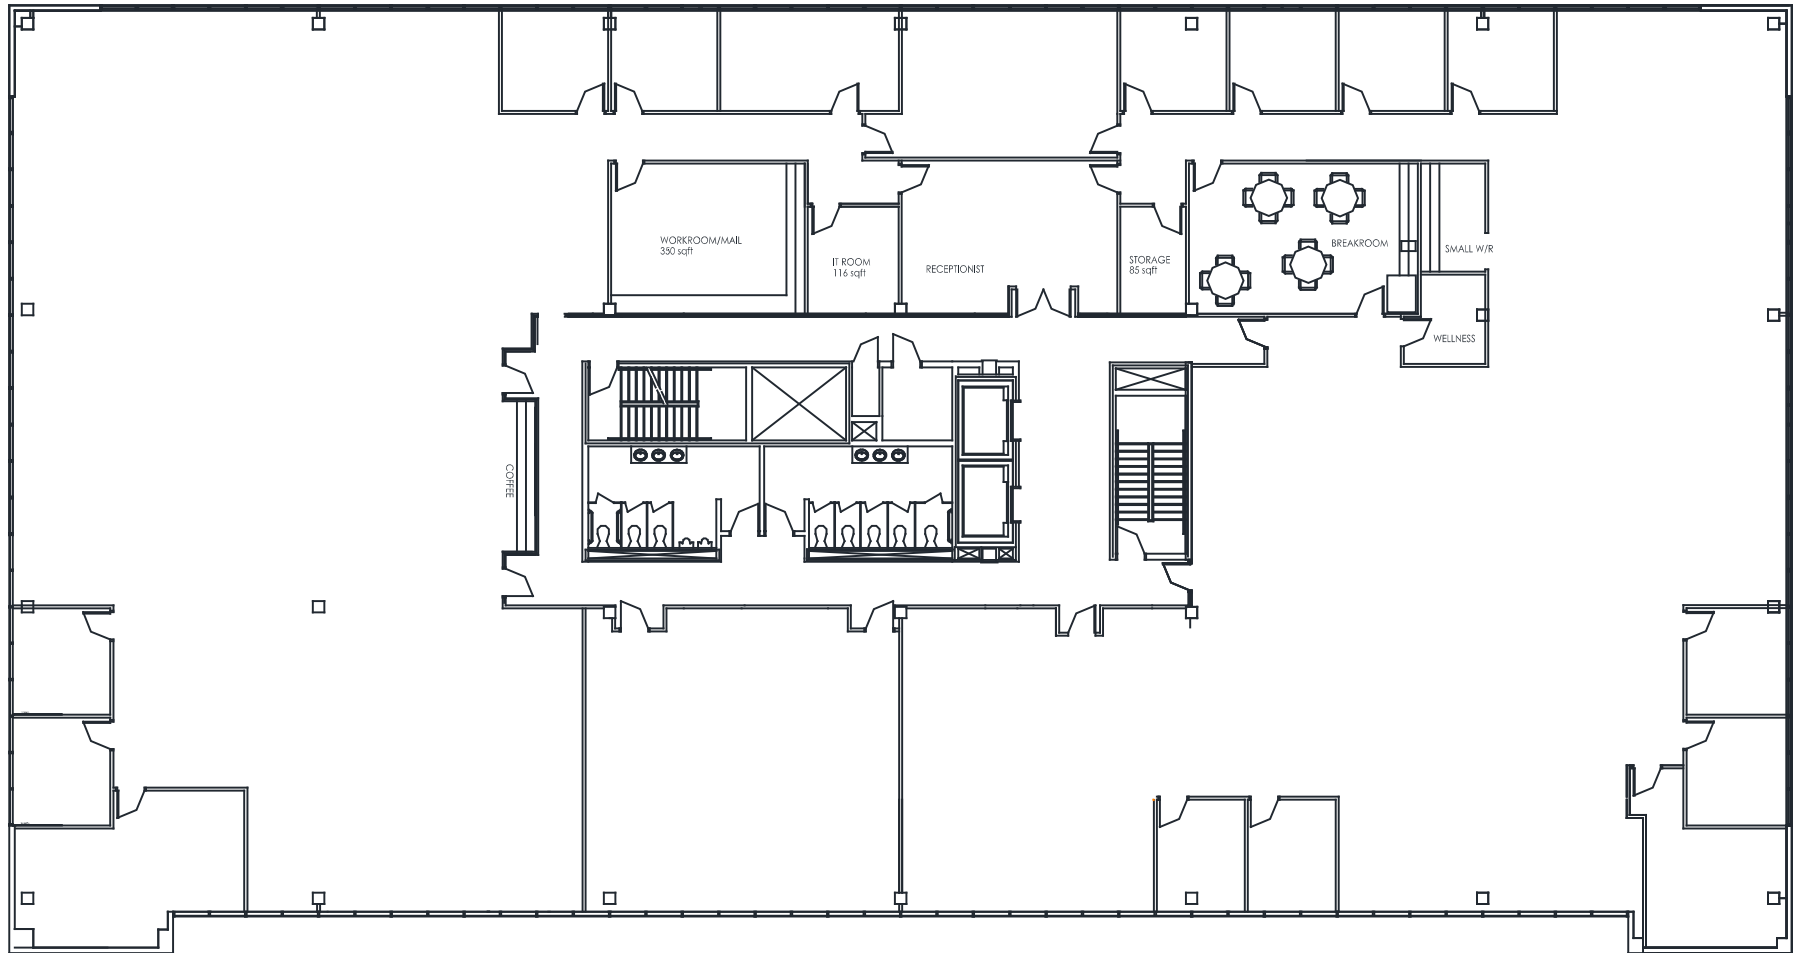

5000 FALLS OF NEUSE

5000 Falls of Neuse Road | Raleigh

Suite 300 | 19,038 RSF

Disclaimer: The above floor plans are not to scale. Furniture not included. The available space shown is a representative layout.