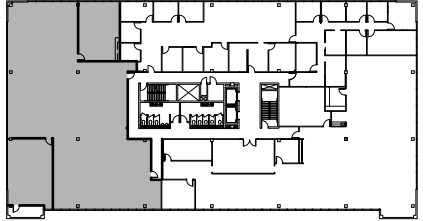

5000 FALLS OF NEUSE

5000 Falls of Neuse Road | Raleigh

Suite 230 | 7,100 RSF

Disclaimer: The above floor plans are not to scale. Furniture not included. The available space shown is a representative layout.