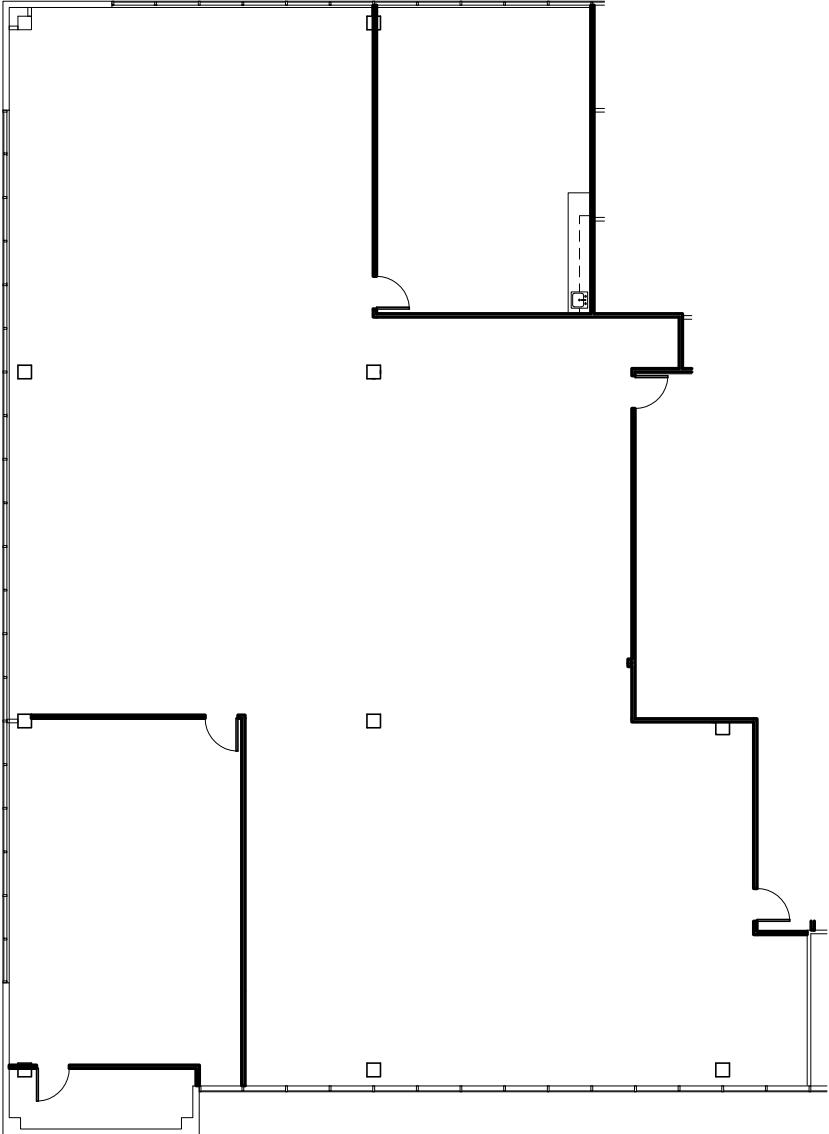

5000 FALLS OF NEUSE

5000 Falls of Neuse Road | Raleigh

Suite 230 | 7,100 RSF

Disclaimer: The above floor plans are not to scale. Furniture not included. The available space shown is a representative layout.