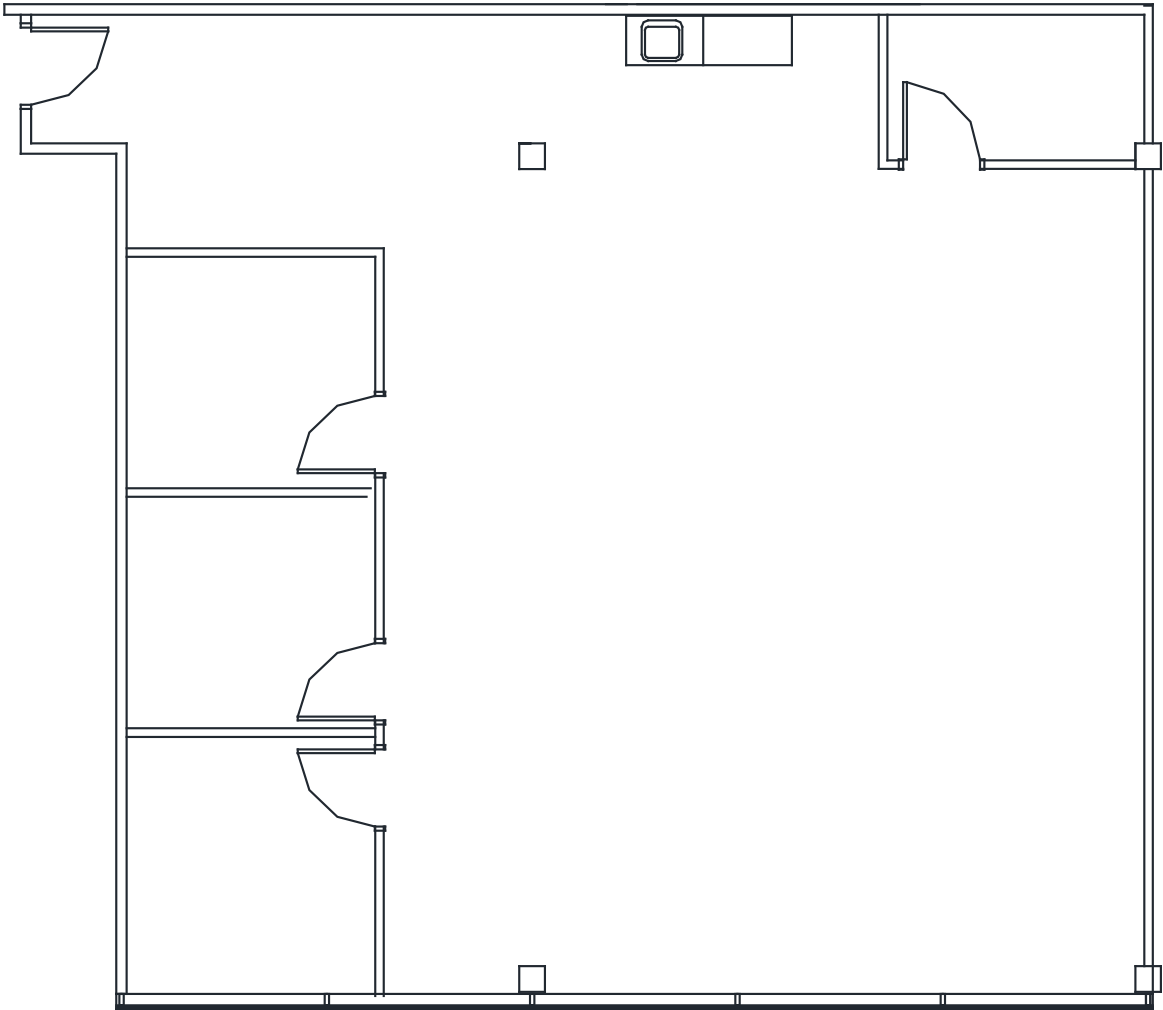

# 4800 SIX FORKS

4800 Six Forks Road | Raleigh

Suite 200 | 1,130, RSF

Disclaimer: The above floor plans are not to scale. Furniture not included. The available space shown is a representative layout.