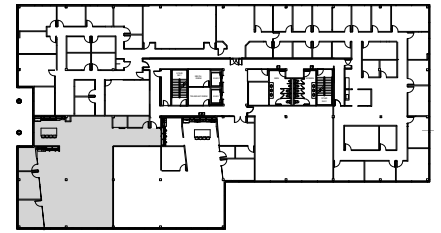

4800 SIX FORKS

4800 Six Forks Road | Raleigh

Suite 215 | 3,818 RSF

Disclaimer: The above floor plans are not to scale. Furniture not included. The available space shown is a representative layout.