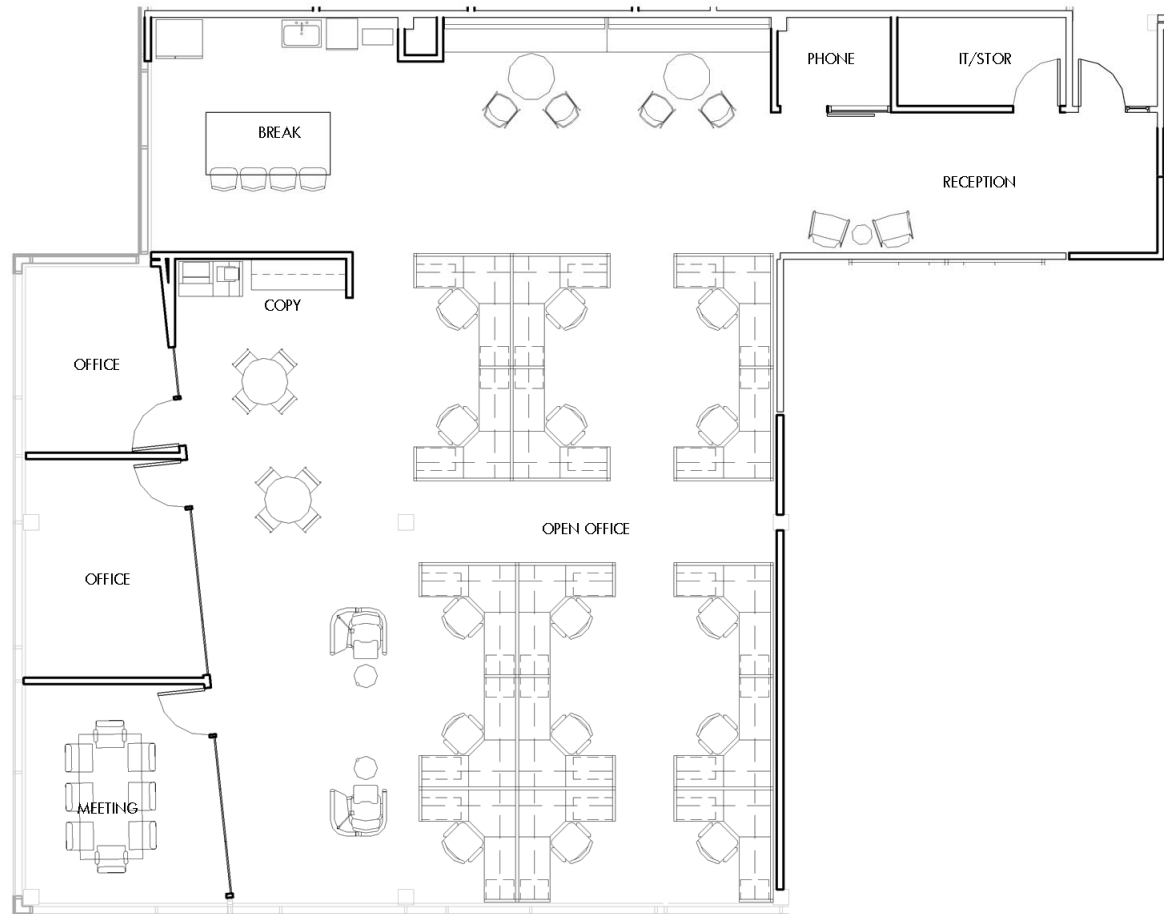

4800 SIX FORKS

4800 Six Forks Road | Raleigh

Suite 215 | 3,818 RSF

Disclaimer: The above floor plans are not to scale. Furniture not included. The available space shown is a representative layout.