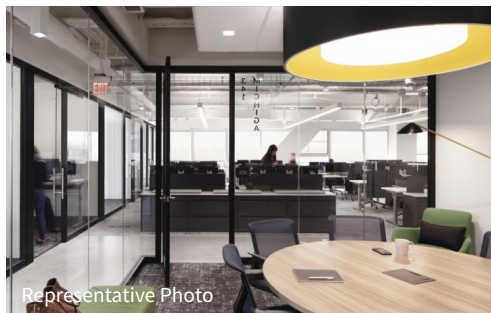

4800 SIX FORKS

4800 Six Forks Road | Raleigh

Suite 215 | 3,818 RSF

Disclaimer: The above floor plans are not to scale. Furniture not included. The available space shown is a representative layout.