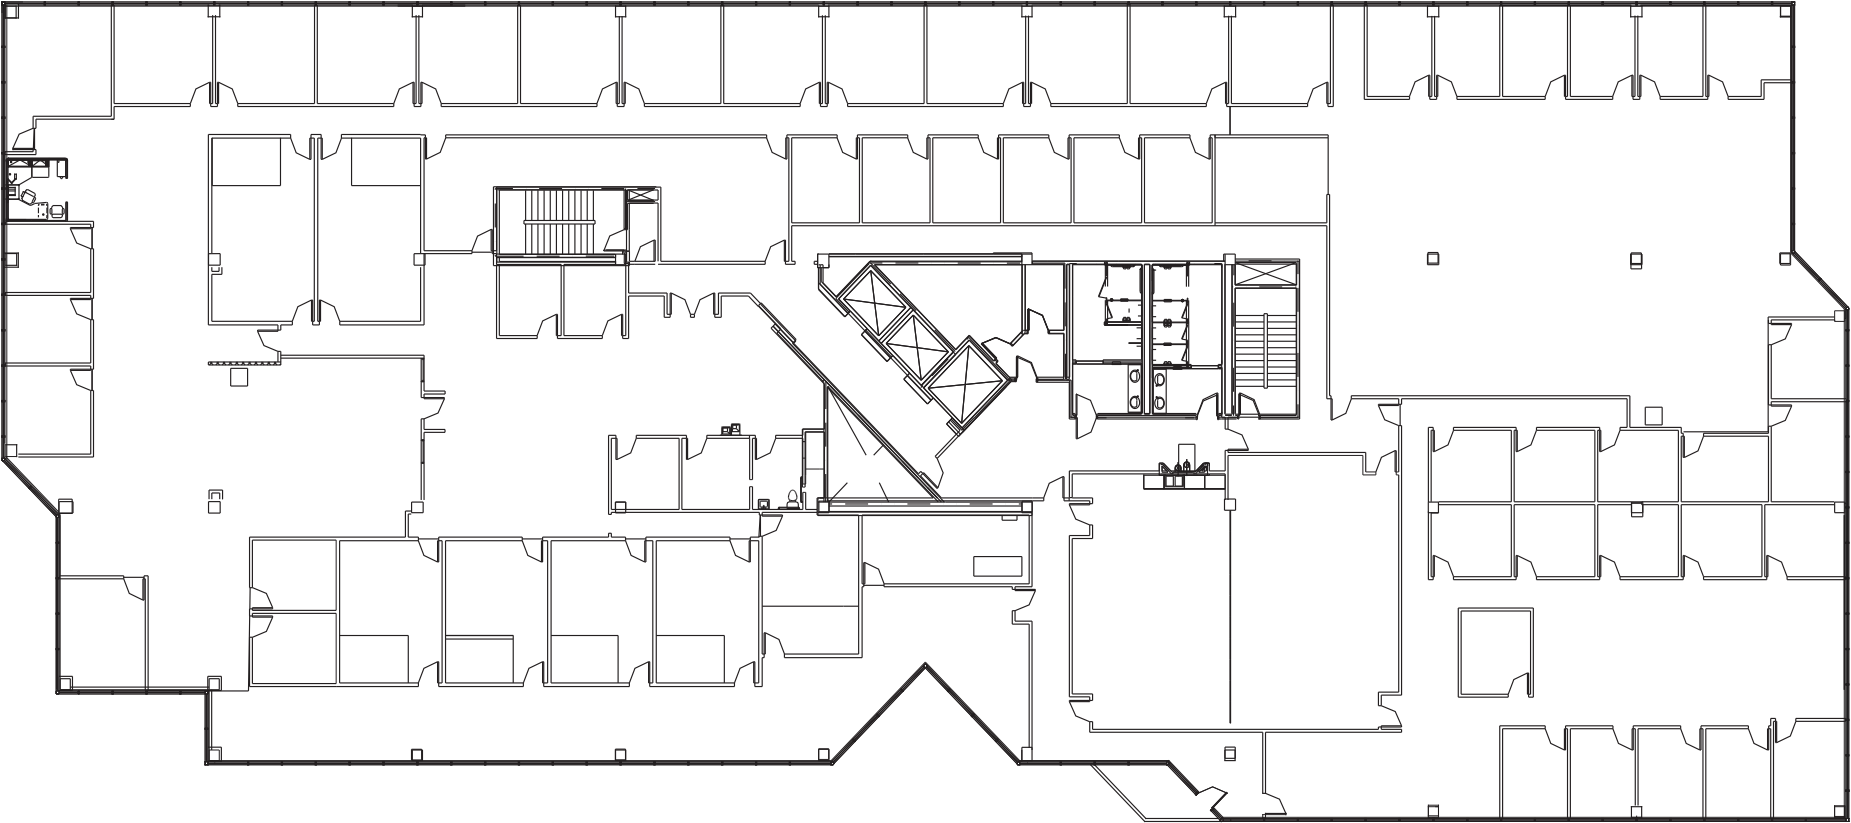

4800 FALLS OF NEUSE

4800 Falls of Neuse Road | Raleigh

Suite 200 | 28,633 RSF

Disclaimer: The above floor plans are not to scale. Furniture not included. The available space shown is a representative layout.